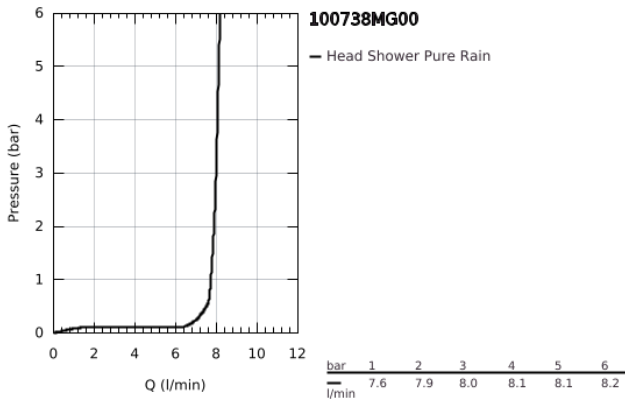

10 073 8MG 00 **RAINSHOWER COSMOPOLITAN 310 HEAD SHOWER SET 380 MM, 1 SPRAY**

**PRODUCT DESCRIPTION**

- Colour: satin graphite
- consisting of:
  - head shower Rainshower Cosmopolitan 310
  - material: metal
  - spray pattern: Rain
  - maximum flow rate (at 3 bar): 8 l/min
  - shower arm Rainshower 380 mm
- GROHE DreamSpray - perfect spray pattern
- GROHE LongLife finish
- GROHE SpeedClean - effortless limescale removal
- suitable for instantaneous heater
- min. recommended pressure 1.0 bar

10 073 8MG 00 **RAINSHOWER COSMOPOLITAN 310 HEAD SHOWER SET 380 MM, 1 SPRAY**

**SPARE PARTS**

1: escutcheon (Spare part-nr. 11741MG0)

2: Spare part set (Spare part-nr. 45933000)