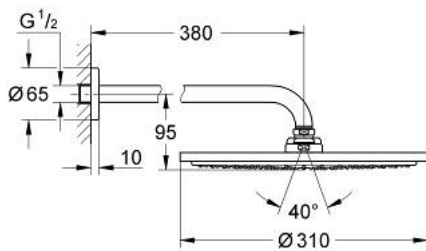

10 073 8MG 00 **RAINSHOWER COSMOPOLITAN 310 HEAD SHOWER SET 380 MM, 1 SPRAY**

**PRODUCT DESCRIPTION**

- Colour: satin graphite
- consisting of:
  - head shower Rainshower Cosmopolitan 310
  - material: metal
  - spray pattern: Rain
  - maximum flow rate (at 3 bar): 8 l/min
  - shower arm Rainshower 380 mm
- GROHE DreamSpray - perfect spray pattern
- GROHE LongLife finish
- GROHE SpeedClean - effortless limescale removal
- suitable for instantaneous heater
- min. recommended pressure 1.0 bar

10 073 8MG 00 **RAINSHOWER COSMOPOLITAN 310 HEAD SHOWER SET 380 MM, 1 SPRAY**

**SPARE PARTS**

1: escutcheon (Spare part-nr. 11741MG0)

2: Spare part set (Spare part-nr. 45933000)