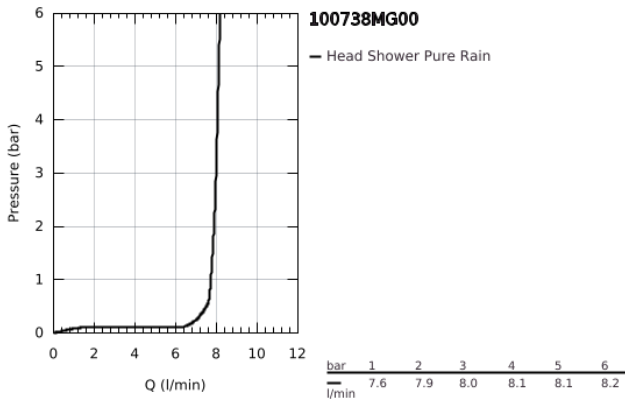

10 073 8MG 00 **RAINSHOWER COSMOPOLITAN 310 HEAD SHOWER SET 380 MM, 1 SPRAY**

**PRODUCT DESCRIPTION**

- Colour: satin graphite
- consisting of:
  - head shower Rainshower Cosmopolitan 310
  - material: metal
  - spray pattern: Rain
  - shower arm Rainshower 380 mm
- GROHE EcoJoy - less water, perfect flow
- maximum flow rate (at 3 bar): 8 l/min
- GROHE DreamSpray - perfect spray pattern
- GROHE LongLife finish
- GROHE SpeedClean - effortless limescale removal
- suitable for instantaneous heater
- min. recommended pressure 1.0 bar

10 073 8MG 00 **RAINSHOWER COSMOPOLITAN 310 HEAD SHOWER SET 380 MM, 1 SPRAY**

**SPARE PARTS**

1: escutcheon (Spare part-nr. 11741MG0)

2: Spare part set (Spare part-nr. 45933000)