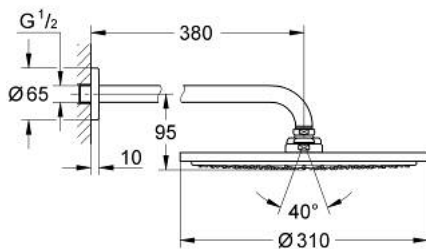

10 073 8MG 00 **RAINSHOWER COSMOPOLITAN 310 HEAD SHOWER SET 380 MM, 1 SPRAY**

**PRODUCT DESCRIPTION**

- Colour: satin graphite
- consisting of:
  - head shower Rainshower Cosmopolitan 310
  - material: metal
  - spray pattern: Rain
  - shower arm Rainshower 380 mm
- GROHE EcoJoy - less water, perfect flow
- maximum flow rate (at 3 bar): 8 l/min
- GROHE DreamSpray - perfect spray pattern
- GROHE LongLife finish
- GROHE SpeedClean - effortless limescale removal
- suitable for instantaneous heater
- min. recommended pressure 1.0 bar

10 073 8MG 00 **RAINSHOWER COSMOPOLITAN 310 HEAD SHOWER SET 380 MM, 1 SPRAY**

**SPARE PARTS**

1: escutcheon (Spare part-nr. 11741MG0)

2: Spare part set (Spare part-nr. 45933000)