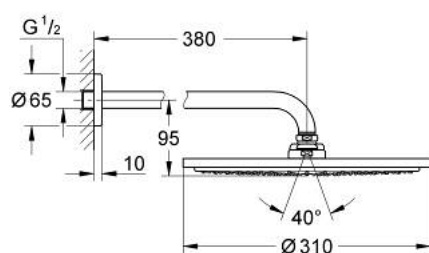

## 10 073 8MG 00 RAINSHOWER COSMOPOLITAN 310 HEAD SHOWER SET 380 MM, 1 SPRAY

### PRODUCT DESCRIPTION

- Tyc: satin graphite
- consisting of:
  - head shower Rainshower Cosmopolitan 310
  - material: metal
  - spray pattern: Rain
  - maximum flow rate (at 3 bar): 8 l/min
  - shower arm Rainshower 380 mm
- GROHE EcoJoy - Less water, perfect flow
- GROHE DreamSpray - perfect spray pattern
- GROHE LongLife finish
- GROHE SpeedClean - effortless limescale removal
- suitable for instantaneous heater
- min. recommended pressure 1.0 bar

10 073 8MG 00 **RAINSHOWER COSMOPOLITAN 310 HEAD SHOWER SET 380 MM, 1 SPRAY**

**SPARE PARTS**

1: escutcheon (Spare part-nr. 11741MG0)

2: Spare part set (Spare part-nr. 45933000)