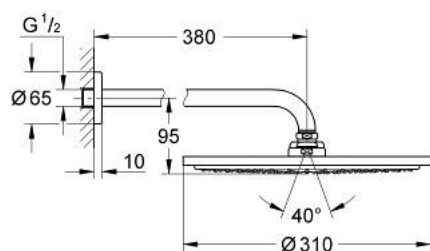

10 073 8MG 00 RAINSHOWER COSMOPOLITAN 310 HEAD SHOWER SET 380 MM, 1 SPRAY

PRODUCT DESCRIPTION

- Tyc: satin graphite
- consisting of:
 - head shower Rainshower Cosmopolitan 310
 - material: metal
 - spray pattern: Rain
 - shower arm Rainshower 380 mm
- GROHE EcoJoy - Less water, perfect flow
- maximum flow rate (at 3 bar): 8 l/min
- GROHE DreamSpray - perfect spray pattern
- GROHE LongLife finish
- GROHE SpeedClean - effortless limescale removal
- suitable for instantaneous heater
- min. recommended pressure 1.0 bar

10 073 8MG 00 **RAINSHOWER COSMOPOLITAN 310 HEAD SHOWER SET 380 MM, 1 SPRAY**

SPARE PARTS

1: escutcheon (Spare part-nr. 11741MG0)

2: Spare part set (Spare part-nr. 45933000)