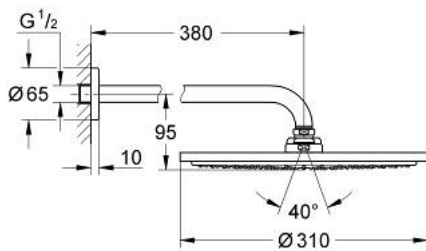

10 073 8MS 00 **RAINSHOWER COSMOPOLITAN 310 HEAD SHOWER SET 380 MM, 1 SPRAY**

PRODUCT DESCRIPTION

- Colour: satin steel
- consisting of:
 - head shower Rainshower Cosmopolitan 310
 - material: metal
 - spray pattern: Rain
 - shower arm Rainshower 380 mm
- GROHE EcoJoy - less water, perfect flow
- maximum flow rate (at 3 bar): 8 l/min
- GROHE DreamSpray - perfect spray pattern
- GROHE LongLife finish
- GROHE SpeedClean - effortless limescale removal
- suitable for instantaneous heater
- min. recommended pressure 1.0 bar

10 073 8MS 00 **RAINSHOWER COSMOPOLITAN 310 HEAD SHOWER SET 380 MM, 1 SPRAY**

SPARE PARTS

1: escutcheon (Spare part-nr. 11741MS0)

2: Spare part set (Spare part-nr. 45933000)