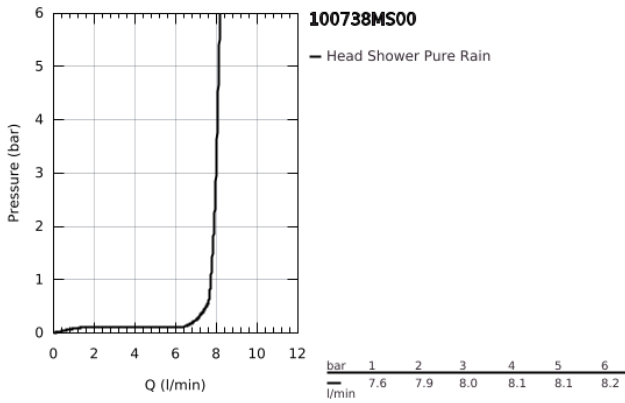

10 073 8MS 00 **RAINSHOWER COSMOPOLITAN 310 HEAD SHOWER SET 380 MM, 1 SPRAY**

PRODUCT DESCRIPTION

- Colour: satin steel
- consisting of:
 - head shower Rainshower Cosmopolitan 310
 - material: metal
 - spray pattern: Rain
 - maximum flow rate (at 3 bar): 8 l/min
 - shower arm Rainshower 380 mm
- GROHE EcoJoy - less water, perfect flow
- GROHE DreamSpray - perfect spray pattern
- GROHE LongLife finish
- GROHE SpeedClean - effortless limescale removal
- suitable for instantaneous heater
- min. recommended pressure 1.0 bar

10 073 8MS 00 **RAINSHOWER COSMOPOLITAN 310 HEAD SHOWER SET 380 MM, 1 SPRAY**

SPARE PARTS

1: escutcheon (Spare part-nr. 11741MS0)

2: Spare part set (Spare part-nr. 45933000)