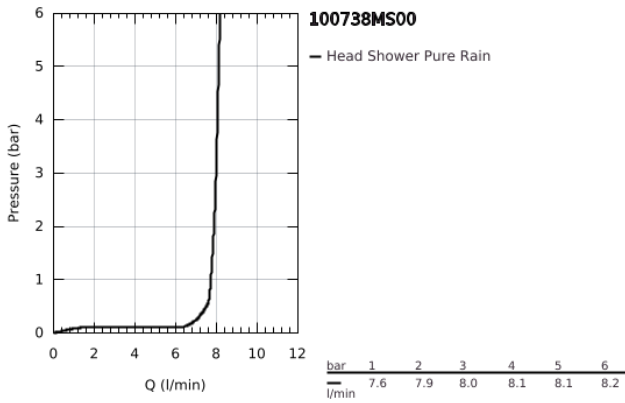

10 073 8MS 00 **RAINSHOWER COSMOPOLITAN 310 HEAD SHOWER SET 380 MM, 1 SPRAY**

PRODUCT DESCRIPTION

- Colour: satin steel
- consisting of:
 - head shower Rainshower Cosmopolitan 310
 - material: metal
 - spray pattern: Rain
 - shower arm Rainshower 380 mm
- GROHE EcoJoy - less water, perfect flow
- maximum flow rate (at 3 bar): 8 l/min
- GROHE DreamSpray - perfect spray pattern
- GROHE LongLife finish
- GROHE SpeedClean - effortless limescale removal
- suitable for instantaneous heater
- min. recommended pressure 1.0 bar

10 073 8MS 00 **RAINSHOWER COSMOPOLITAN 310 HEAD SHOWER SET 380 MM, 1 SPRAY**

SPARE PARTS

1: escutcheon (Spare part-nr. 11741MS0)

2: Spare part set (Spare part-nr. 45933000)