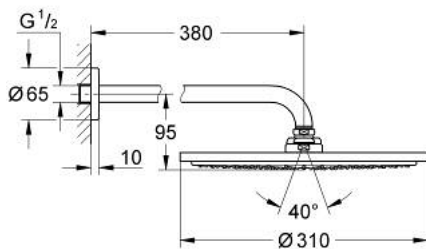

10 073 8MS 00 **RAINSHOWER COSMOPOLITAN 310 HEAD SHOWER SET 380 MM, 1 SPRAY**

PRODUCT DESCRIPTION

- Colour: satin steel
- consisting of:
 - head shower Rainshower Cosmopolitan 310
 - material: metal
 - spray pattern: Rain
 - maximum flow rate (at 3 bar): 8 l/min
 - shower arm Rainshower 380 mm
- GROHE EcoJoy - less water, perfect flow
- GROHE DreamSpray - perfect spray pattern
- GROHE LongLife finish
- GROHE SpeedClean - effortless limescale removal
- suitable for instantaneous heater
- min. recommended pressure 1.0 bar

10 073 8MS 00 **RAINSHOWER COSMOPOLITAN 310 HEAD SHOWER SET 380 MM, 1 SPRAY**

SPARE PARTS

1: escutcheon (Spare part-nr. 11741MS0)

2: Spare part set (Spare part-nr. 45933000)