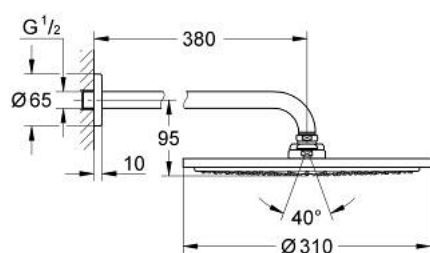

10 073 8MS 00 **RAINSHOWER COSMOPOLITAN 310 HEAD SHOWER SET 380 MM, 1 SPRAY**

PRODUCT DESCRIPTION

- Tyc: satin steel
- consisting of:
 - head shower Rainshower Cosmopolitan 310
 - material: metal
 - spray pattern: Rain
 - maximum flow rate (at 3 bar): 8 l/min
 - shower arm Rainshower 380 mm
- GROHE EcoJoy - Less water, perfect flow
- GROHE DreamSpray - perfect spray pattern
- GROHE LongLife finish
- GROHE SpeedClean - effortless limescale removal
- suitable for instantaneous heater
- min. recommended pressure 1.0 bar

10 073 8MS 00 **RAINSHOWER COSMOPOLITAN 310 HEAD SHOWER SET 380 MM, 1 SPRAY**

SPARE PARTS

1: escutcheon (Spare part-nr. 11741MS0)

2: Spare part set (Spare part-nr. 45933000)