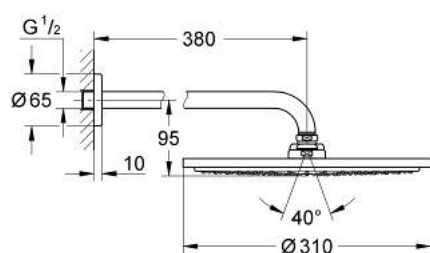

10 073 8MS 00 RAINSHOWER COSMOPOLITAN 310 HEAD SHOWER SET 380 MM, 1 SPRAY

PRODUCT DESCRIPTION

- Tyc: satin steel
- consisting of:
 - head shower Rainshower Cosmopolitan 310
 - material: metal
 - spray pattern: Rain
 - shower arm Rainshower 380 mm
- GROHE EcoJoy - Less water, perfect flow
- maximum flow rate (at 3 bar): 8 l/min
- GROHE DreamSpray - perfect spray pattern
- GROHE LongLife finish
- GROHE SpeedClean - effortless limescale removal
- suitable for instantaneous heater
- min. recommended pressure 1.0 bar

10 073 8MS 00 **RAINSHOWER COSMOPOLITAN 310 HEAD SHOWER SET 380 MM, 1 SPRAY**

SPARE PARTS

1: escutcheon (Spare part-nr. 11741MS0)

2: Spare part set (Spare part-nr. 45933000)