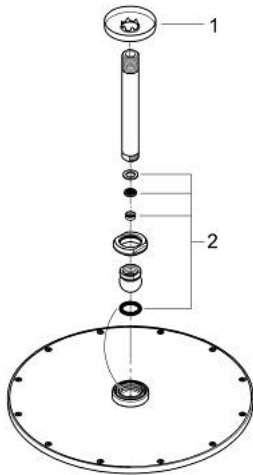

## 10 073 9MG 00 RAINSHOWER COSMOPOLITAN 310 HEAD SHOWER SET CEILING 142 MM, 1 SPRAY

### PRODUCT DESCRIPTION

- Colour: satin graphite
- consisting of:
  - head shower Rainshower Cosmopolitan 310
  - material: metal
  - spray pattern: Rain
- maximum flow rate (at 3 bar): 8 l/min
- Rainshower shower arm ceiling 142 mm (28 724)
- GROHE EcoJoy - less water, perfect flow
- GROHE DreamSpray - perfect spray pattern
- GROHE LongLife finish
- GROHE SpeedClean - effortless limescale removal
- suitable for instantaneous heater
- min. recommended pressure 1.0 bar
- Rainshower shower arm ceiling 142 mm

10 073 9MG 00 **RAINSHOWER COSMOPOLITAN 310 HEAD SHOWER SET CEILING 142 MM,  
1 SPRAY**

**SPARE PARTS**

- 1: escutcheon (Spare part-nr. 11741MG0)
- 2: Spare part set (Spare part-nr. 45933000)