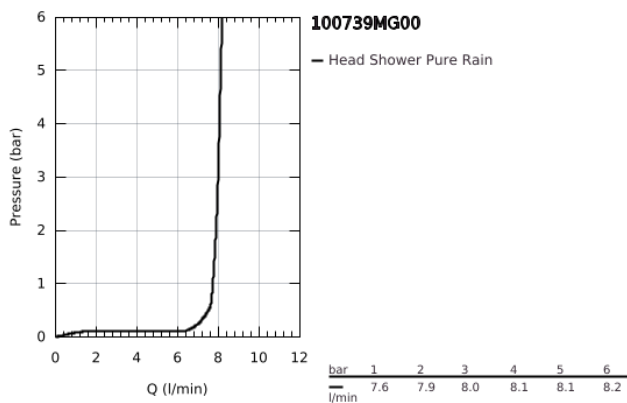

## 10 073 9MG 00 RAINSHOWER COSMOPOLITAN 310 HEAD SHOWER SET CEILING 142 MM, 1 SPRAY

### PRODUCT DESCRIPTION

- Colour: satin graphite
- consisting of:
  - head shower Rainshower Cosmopolitan 310
  - material: metal
  - spray pattern: Rain
- maximum flow rate (at 3 bar): 8 l/min
- Rainshower shower arm ceiling 142 mm (28 724)
- GROHE EcoJoy - less water, perfect flow
- GROHE DreamSpray - perfect spray pattern
- GROHE LongLife finish
- GROHE SpeedClean - effortless limescale removal
- suitable for instantaneous heater
- min. recommended pressure 1.0 bar
- Rainshower shower arm ceiling 142 mm