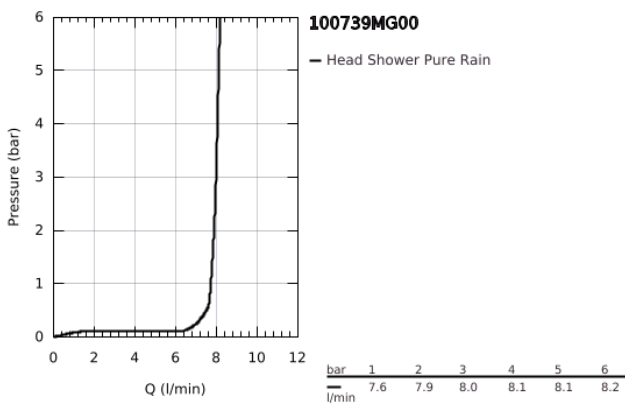

10 073 9MG 00 **RAINSHOWER COSMOPOLITAN 310 HEAD SHOWER SET CEILING 142 MM, 1 SPRAY**

PRODUCT DESCRIPTION

- Colour: satin graphite
- consisting of:
 - head shower Rainshower Cosmopolitan 310
 - material: metal
 - spray pattern: Rain
- Rainshower shower arm ceiling 142 mm (28 724)
- GROHE EcoJoy - less water, perfect flow
- maximum flow rate (at 3 bar): 8 l/min
- GROHE DreamSpray - perfect spray pattern
- GROHE LongLife finish
- GROHE SpeedClean - effortless limescale removal
- suitable for instantaneous heater
- min. recommended pressure 1.0 bar
- Rainshower shower arm ceiling 142 mm

10 073 9MG 00 **RAINSHOWER COSMOPOLITAN 310 HEAD SHOWER SET CEILING 142 MM,
1 SPRAY**

SPARE PARTS

1: escutcheon (Spare part-nr. 11741MG0)

2: Spare part set (Spare part-nr. 45933000)