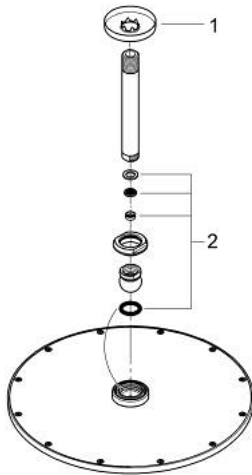

10 073 9MG 00 **RAINSHOWER COSMOPOLITAN 310 HEAD SHOWER SET CEILING 142 MM,  
1 SPRAY**

**PRODUCT DESCRIPTION**

- Tyc: satin graphite
- consisting of:
  - head shower Rainshower Cosmopolitan 310
  - material: metal
  - spray pattern: Rain
- maximum flow rate (at 3 bar): 8 l/min
- Rainshower shower arm ceiling 142 mm (28 724)
- GROHE EcoJoy - Less water, perfect flow
- GROHE DreamSpray - perfect spray pattern
- GROHE LongLife finish
- GROHE SpeedClean - effortless limescale removal
- suitable for instantaneous heater
- min. recommended pressure 1.0 bar
- Rainshower shower arm ceiling 142 mm

10 073 9MG 00 **RAINSHOWER COSMOPOLITAN 310 HEAD SHOWER SET CEILING 142 MM,  
1 SPRAY**

**SPARE PARTS**

1: escutcheon (Spare part-nr. 11741MG0)

2: Spare part set (Spare part-nr. 45933000)