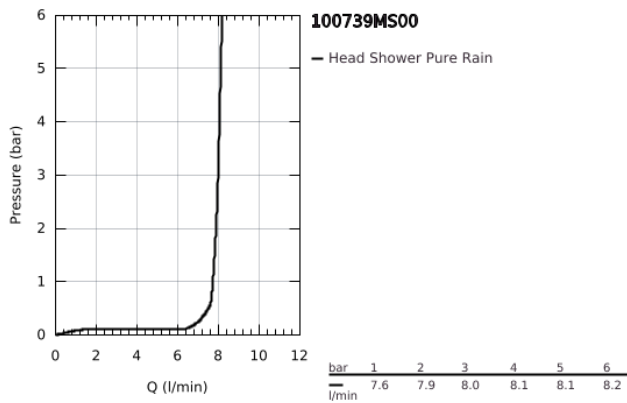

10 073 9MS 00 **RAINSHOWER COSMOPOLITAN 310 HEAD SHOWER SET CEILING 142 MM, 1 SPRAY**

**PRODUCT DESCRIPTION**

- Colour: satin steel
- consisting of:
  - head shower Rainshower Cosmopolitan 310
- material: metal
- spray pattern: Rain
- maximum flow rate (at 3 bar): 8 l/min
- Rainshower shower arm ceiling 142 mm
- GROHE DreamSpray - perfect spray pattern
- GROHE LongLife finish
- GROHE SpeedClean - effortless limescale removal
- suitable for instantaneous heater
- min. recommended pressure 1.0 bar

10 073 9MS 00 **RAINSHOWER COSMOPOLITAN 310 HEAD SHOWER SET CEILING 142 MM,  
1 SPRAY**

**SPARE PARTS**

- 1: escutcheon (Spare part-nr. 11741MS0)
- 2: Spare part set (Spare part-nr. 45933000)