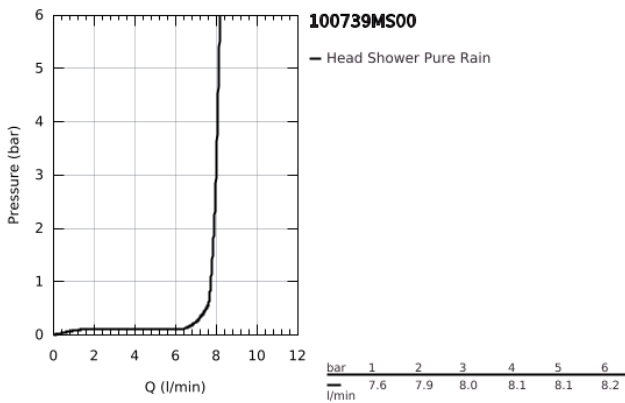

10 073 9MS 00 **RAINSHOWER COSMOPOLITAN 310 HEAD SHOWER SET CEILING 142 MM, 1 SPRAY**

**PRODUCT DESCRIPTION**

- Colour: satin steel
- consisting of:
  - head shower Rainshower Cosmopolitan 310
  - material: metal
  - spray pattern: Rain
- Rainshower shower arm ceiling 142 mm
- GROHE EcoJoy - less water, perfect flow
- maximum flow rate (at 3 bar): 8 l/min
- GROHE DreamSpray - perfect spray pattern
- GROHE LongLife finish
- GROHE SpeedClean - effortless limescale removal
- suitable for instantaneous heater
- min. recommended pressure 1.0 bar

10 073 9MS 00 **RAINSHOWER COSMOPOLITAN 310 HEAD SHOWER SET CEILING 142 MM,  
1 SPRAY**

**SPARE PARTS**

- 1: escutcheon (Spare part-nr. 11741MS0)
- 2: Spare part set (Spare part-nr. 45933000)