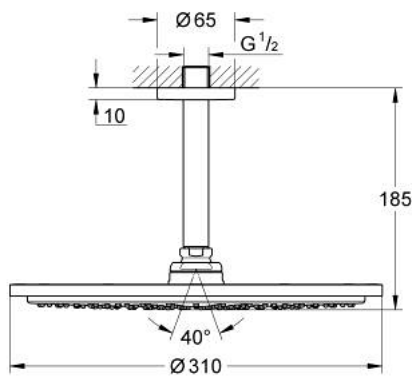

10 073 9MS 00 **RAINSHOWER COSMOPOLITAN 310 HEAD SHOWER SET CEILING 142 MM, 1 SPRAY**

**PRODUCT DESCRIPTION**

- Colour: satin steel
- consisting of:
  - head shower Rainshower Cosmopolitan 310
- material: metal
- spray pattern: Rain
- maximum flow rate (at 3 bar): 8 l/min
- Rainshower shower arm ceiling 142 mm
- GROHE DreamSpray - perfect spray pattern
- GROHE LongLife finish
- GROHE SpeedClean - effortless limescale removal
- suitable for instantaneous heater
- min. recommended pressure 1.0 bar

10 073 9MS 00 **RAINSHOWER COSMOPOLITAN 310 HEAD SHOWER SET CEILING 142 MM,  
1 SPRAY**

**SPARE PARTS**

- 1: escutcheon (Spare part-nr. 11741MS0)
- 2: Spare part set (Spare part-nr. 45933000)