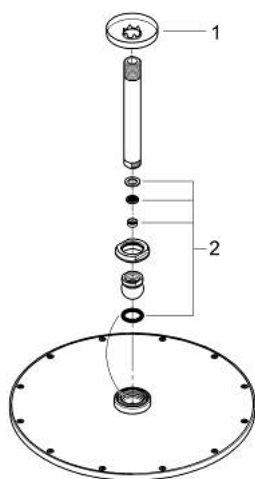

10 073 9MS 00 **RAINSHOWER COSMOPOLITAN 310 HEAD SHOWER SET CEILING 142 MM, 1 SPRAY**

**PRODUCT DESCRIPTION**

- Colour: satin steel
- consisting of:
  - head shower Rainshower Cosmopolitan 310
  - material: metal
  - spray pattern: Rain
- Rainshower shower arm ceiling 142 mm
- GROHE EcoJoy - less water, perfect flow
- maximum flow rate (at 3 bar): 8 l/min
- GROHE DreamSpray - perfect spray pattern
- GROHE LongLife finish
- GROHE SpeedClean - effortless limescale removal
- suitable for instantaneous heater
- min. recommended pressure 1.0 bar

10 073 9MS 00 **RAINSHOWER COSMOPOLITAN 310 HEAD SHOWER SET CEILING 142 MM,  
1 SPRAY**

**SPARE PARTS**

- 1: escutcheon (Spare part-nr. 11741MS0)
- 2: Spare part set (Spare part-nr. 45933000)