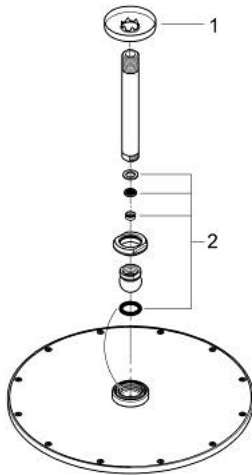

10 073 9MS 00 **RAINSHOWER COSMOPOLITAN 310 HEAD SHOWER SET CEILING 142 MM,
1 SPRAY**

PRODUCT DESCRIPTION

- Tyc: satin steel
- consisting of:
 - head shower Rainshower Cosmopolitan 310
 - material: metal
 - spray pattern: Rain
- Rainshower shower arm ceiling 142 mm
- GROHE EcoJoy - Less water, perfect flow
- maximum flow rate (at 3 bar): 8 l/min
- GROHE DreamSpray - perfect spray pattern
- GROHE LongLife finish
- GROHE SpeedClean - effortless limescale removal
- suitable for instantaneous heater
- min. recommended pressure 1.0 bar

10 073 9MS 00 **RAINSHOWER COSMOPOLITAN 310 HEAD SHOWER SET CEILING 142 MM,
1 SPRAY**

SPARE PARTS

- 1: escutcheon (Spare part-nr. 11741MS0)
- 2: Spare part set (Spare part-nr. 45933000)