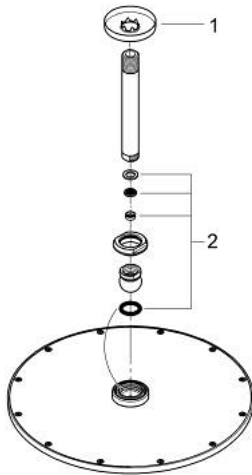

10 073 9MS 00 **RAINSHOWER COSMOPOLITAN 310 HEAD SHOWER SET CEILING 142 MM,
1 SPRAY**

PRODUCT DESCRIPTION

- Tyc: satin steel
- consisting of:
 - head shower Rainshower Cosmopolitan 310
 - material: metal
 - spray pattern: Rain
 - maximum flow rate (at 3 bar): 8 l/min
 - Rainshower shower arm ceiling 142 mm
 - GROHE DreamSpray - perfect spray pattern
 - GROHE LongLife finish
 - GROHE SpeedClean - effortless limescale removal
 - suitable for instantaneous heater
 - min. recommended pressure 1.0 bar

10 073 9MS 00 **RAINSHOWER COSMOPOLITAN 310 HEAD SHOWER SET CEILING 142 MM,
1 SPRAY**

SPARE PARTS

- 1: escutcheon (Spare part-nr. 11741MS0)
- 2: Spare part set (Spare part-nr. 45933000)