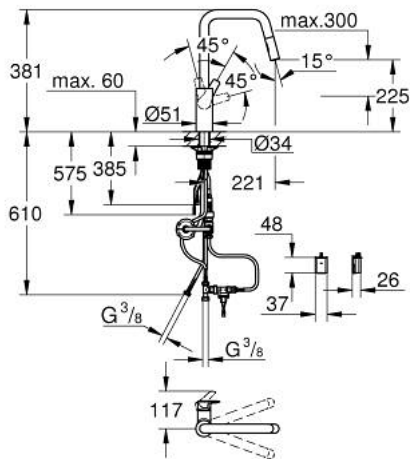

10 124 300 00 START SINGLE-LEVER SINK MIXER 1/2"

PRODUCT DESCRIPTION (1/2)

- Colour: chrome
- high spout
- single hole installation
- 2-in-1 hybrid with touchless (cold water) or manual operation
- manual lever operation having priority
- GROHE SilkMove 28 mm ceramic cartridge
- flow straightener
- with integrated temperature limiter
- infra-red electronic
- with infrared sensor for bi-directional communication for monitoring, configuration and servicing
- 6 V lithium battery, type CR-P2
- battery lifetime: approx. 7 years (150 actuations a day)
- non return valve
- dirt strainer
- with integrated solenoid valve
- external battery
- multistage battery status display
- additional functions and precise settings by remote control 36 407
- GROHE LongLife finish
- Pull-Out spout for greater flexibility
- Dual Spray - switch between laminar spray and SpeedClean shower jet using diverter
- automatic return to laminar spray
- adjustable flow rate limiter
- swivel cast spout
- swivel area 150°
- Protected Water Ways no contact of water with lead or nickel inside the tap
- flexible connection hoses 3/8"
- QuickMount included
- protected against backflow
- maximum flow rate (at 3 bar): 7.5 l/min

Pure Freude
an Wasser

10 124 300 00 **START SINGLE-LEVER SINK MIXER 1/2"**

PRODUCT DESCRIPTION (2/2)

- min. recommended pressure 1.0 bar
- CE approved

10 124 300 00 **START SINGLE-LEVER SINK MIXER 1/2"**

SPARE PARTS