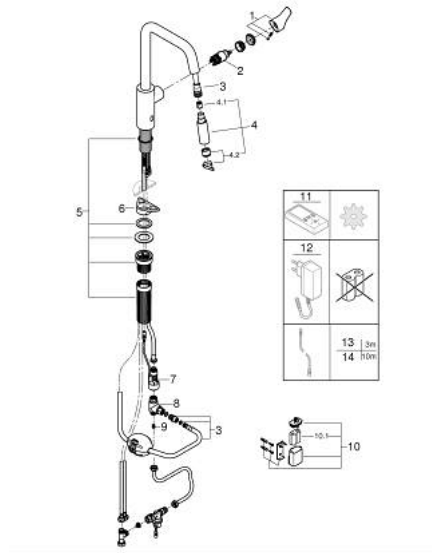

Pure Freude
an Wasser

10 124 300 00 **START SINGLE-LEVER SINK MIXER 1/2"**

PRODUCT DESCRIPTION (2/2)

- min. recommended pressure 1.0 bar
- CE approved

10 124 300 00 **START SINGLE-LEVER SINK MIXER 1/2"**

SPARE PARTS

- 1: Lever (Spare part-nr. 48531000)
 - 2: cartridge (Spare part-nr. 1045609990)
 - 3: Shower hose (Spare part-nr. 48355000)
 - 4: Pull-Out spray (Spare part-nr. 48416000)
 - 4.1: Non-return valve (Spare part-nr. 08565000)
 - 4.2: Flow straightener (Spare part-nr. 48347000)
 - 5: Mounting set (Spare part-nr. 48477000)
 - 6: Support plate (Spare part-nr. 05334000)
 - 7: flow sensor (Spare part-nr. 1045639990)
 - 8: connection tube (Spare part-nr. 1045659990)
 - 9: Non-return valve (Spare part-nr. 4257200M)
 - 10: Battery housing (Spare part-nr. 42393000)
 - 10.1: Battery (Spare part-nr. 42886000)
 - 11: Remote control (Spare part-nr. 36407001)*
 - 12: Mains adaptor (Spare part-nr. 42388000)*
 - 13: Power extension cable (Spare part-nr. 36340000)*
 - 14: Power extension cable (Spare part-nr. 36341000)*
- * Optional accessories