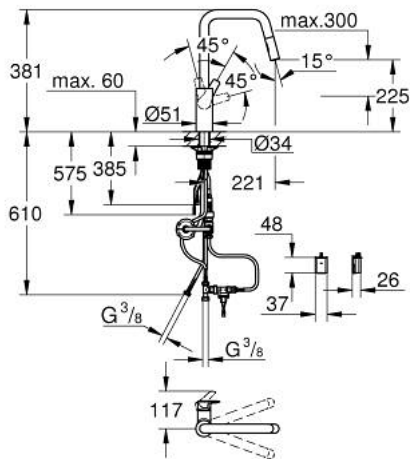

10 124 300 00 START SINGLE-LEVER SINK MIXER 1/2"

PRODUCT DESCRIPTION (1/2)

- Tyc: Chrome
- high spout
- single hole installation
- 2-in-1 hybrid with touchless (cold water) or manual operation
- manual lever operation having priority
- GROHE SilkMove 28 mm ceramic cartridge
- flow straightener
- with integrated temperature limiter
- infra-red electronic
- with infrared sensor for bi-directional communication for monitoring, configuration and servicing
- 6 V lithium battery, type CR-P2
- battery lifetime: approx. 7 years (150 actuations a day)
- non return valve
- dirt strainer
- with integrated solenoid valve
- external battery
- multistage battery status display
- additional functions and precise settings by remote control 36 407
- GROHE LongLife finish
- Pull-Out spout for greater flexibility
- Dual Spray - switch between laminar spray and SpeedClean shower jet using diverter
- automatic return to laminar spray
- adjustable flow rate limiter
- swivel cast spout
- swivel area 150°
- Protected Water Ways no contact of water with lead or nickel inside the tap
- flexible connection hoses 3/8"
- QuickMount included
- protected against backflow
- maximum flow rate (at 3 bar): 7.5 l/min

Pure Freude
an Wasser

10 124 300 00 **START SINGLE-LEVER SINK MIXER 1/2"**

PRODUCT DESCRIPTION (2/2)

- min. recommended pressure 1.0 bar
- CE approved

10 124 300 00 **START SINGLE-LEVER SINK MIXER 1/2"**

SPARE PARTS