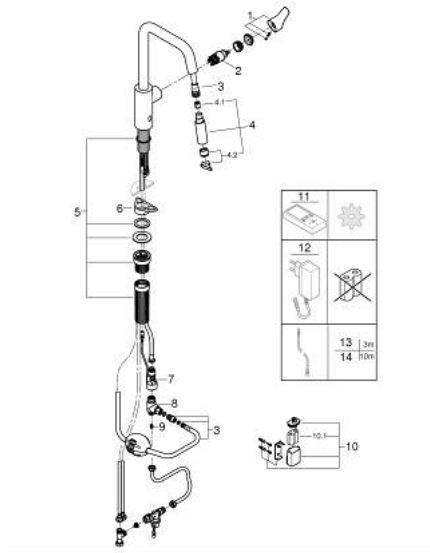

Pure Freude
an Wasser

10 124 300 00 **START SINGLE-LEVER SINK MIXER 1/2"**

PRODUCT DESCRIPTION (2/2)

- min. recommended pressure 1.0 bar
- CE approved

10 124 300 00 **START SINGLE-LEVER SINK MIXER 1/2"**

SPARE PARTS

- 1: Lever (Spare part-nr. 48531000)
 - 2: cartridge (Spare part-nr. 1045609990)
 - 3: Shower hose (Spare part-nr. 48355000)
 - 4: Pull-Out spray (Spare part-nr. 48416000)
 - 4.1: Non-return valve (Spare part-nr. 08565000)
 - 4.2: Flow straightener (Spare part-nr. 48347000)
 - 5: Mounting set (Spare part-nr. 48477000)
 - 6: Support plate (Spare part-nr. 05334000)
 - 7: flow sensor (Spare part-nr. 1045639990)
 - 8: connection tube (Spare part-nr. 1045659990)
 - 9: Non-return valve (Spare part-nr. 4257200M)
 - 10: Battery housing (Spare part-nr. 42393000)
 - 10.1: Battery (Spare part-nr. 42886000)
 - 11: Remote control (Spare part-nr. 36407001)*
 - 12: Mains adaptor (Spare part-nr. 42388000)*
 - 13: Power extension cable (Spare part-nr. 36340000)*
 - 14: Power extension cable (Spare part-nr. 36341000)*
- * Optional accessories