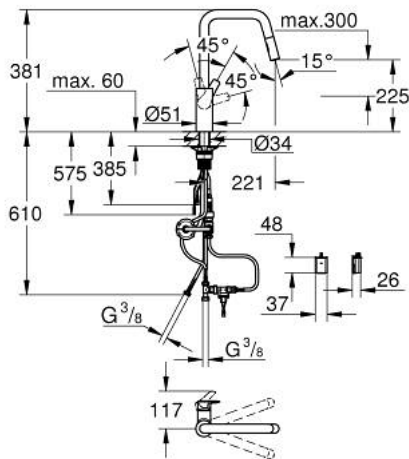

## 10 124 324 30 START SINGLE-LEVER SINK MIXER 1/2"

### PRODUCT DESCRIPTION (1/2)

- Colour: matte black
- high spout
- single hole installation
- 2-in-1 hybrid with touchless (cold water) or manual operation
- manual lever operation having priority
- GROHE SilkMove 28 mm ceramic cartridge
- flow straightener
- with integrated temperature limiter
- infra-red electronic
- with infrared sensor for bi-directional communication for monitoring, configuration and servicing
- 6 V lithium battery, type CR-P2
- battery lifetime: approx. 7 years (150 actuations a day)
- non return valve
- dirt strainer
- with integrated solenoid valve
- external battery
- multistage battery status display
- additional functions and precise settings by remote control 36 407
- Pull-Out spout for greater flexibility
- Dual Spray - switch between laminar spray and SpeedClean shower jet using diverter
- automatic return to laminar spray
- adjustable flow rate limiter
- swivel cast spout
- swivel area 150°
- Protected Water Ways no contact of water with lead or nickel inside the tap
- flexible connection hoses 3/8"
- QuickMount included
- protected against backflow
- maximum flow rate (at 3 bar): 7.5 l/min
- min. recommended pressure 1.0 bar

## 10 124 324 30 **START SINGLE-LEVER SINK MIXER 1/2"**