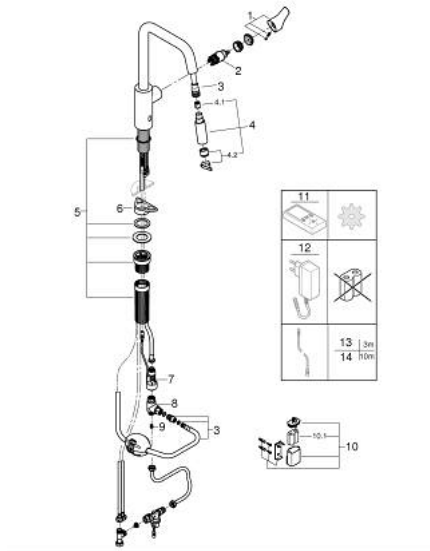

10 124 324 30 **START SINGLE-LEVER SINK MIXER 1/2"**

SPARE PARTS

1. 1: Lever (Spare part-nr. 485312430)
   - 2: cartridge (Spare part-nr. 1045609990)
   - 3: Shower hose (Spare part-nr. 48355000)
   - 4: Pull-Out spray (Spare part-nr. 484162430)
   - 4.1: Non-return valve (Spare part-nr. 08565000)
   - 4.2: Flow straightener (Spare part-nr. 48347000)
   - 5: Mounting set (Spare part-nr. 48477000)
   - 6: Support plate (Spare part-nr. 05334000)
   - 7: flow sensor (Spare part-nr. 1045639990)
   - 8: connection tube (Spare part-nr. 1045659990)
   - 9: Non-return valve (Spare part-nr. 4257200M)
   - 10: Battery housing (Spare part-nr. 42393000)
   - 10.1: Battery (Spare part-nr. 42886000)
   - 11: Remote control (Spare part-nr. 36407001)*
   - 12: Mains adaptor (Spare part-nr. 42388000)*
   - 13: Power extension cable (Spare part-nr. 36340000)*
   - 14: Power extension cable (Spare part-nr. 36341000)*
2. Optional accessories