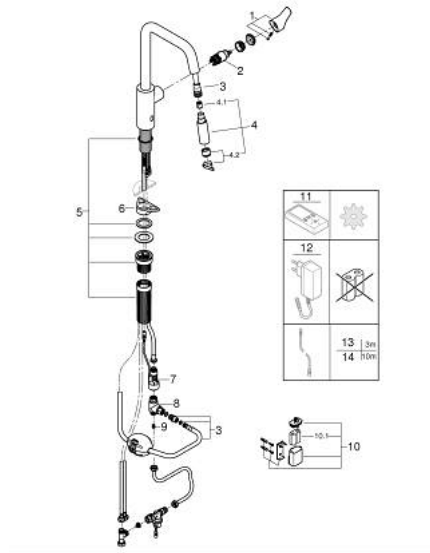

10 124 324 30 **START SINGLE-LEVER SINK MIXER 1/2"**

SPARE PARTS

1. 1: Lever (Spare part-nr. 485312430)
   - 2: cartridge (Spare part-nr. 1045609990)
   - 3: Shower hose (Spare part-nr. 48355000)
   - 4: Pull-Out spray (Spare part-nr. 484162430)
   - 4.1: Non-return valve (Spare part-nr. 08565000)
   - 4.2: Flow straightener (Spare part-nr. 48347000)
   - 5: Mounting set (Spare part-nr. 48477000)
   - 6: Support plate (Spare part-nr. 05334000)
   - 7: flow sensor (Spare part-nr. 1045639990)
   - 8: connection tube (Spare part-nr. 1045659990)
   - 9: Non-return valve (Spare part-nr. 4257200M)
   - 10: Battery housing (Spare part-nr. 42393000)
   - 10.1: Battery (Spare part-nr. 42886000)
   - 11: Remote control (Spare part-nr. 36407001)*
   - 12: Mains adaptor (Spare part-nr. 42388000)*
   - 13: Power extension cable (Spare part-nr. 36340000)*
   - 14: Power extension cable (Spare part-nr. 36341000)*
2. Optional accessories