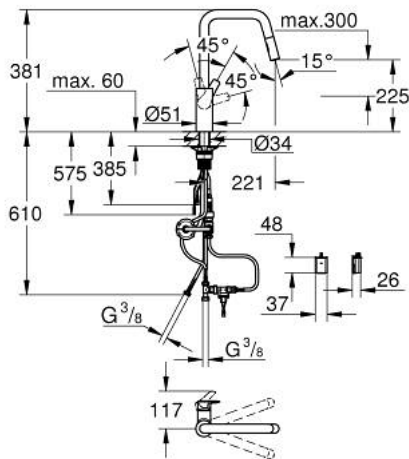

## 10 124 324 30 START SINGLE-LEVER SINK MIXER 1/2"

### PRODUCT DESCRIPTION (1/2)

- Tyc: matte black
- high spout
- single hole installation
- 2-in-1 hybrid with touchless (cold water) or manual operation
- manual lever operation having priority
- GROHE SilkMove 28 mm ceramic cartridge
- flow straightener
- with integrated temperature limiter
- infra-red electronic
- with infrared sensor for bi-directional communication for monitoring, configuration and servicing
- 6 V lithium battery, type CR-P2
- battery lifetime: approx. 7 years (150 actuations a day)
- non return valve
- dirt strainer
- with integrated solenoid valve
- external battery
- multistage battery status display
- additional functions and precise settings by remote control 36 407
- Pull-Out spout for greater flexibility
- Dual Spray - switch between laminar spray and SpeedClean shower jet using diverter
- automatic return to laminar spray
- adjustable flow rate limiter
- swivel cast spout
- swivel area 150°
- Protected Water Ways no contact of water with lead or nickel inside the tap
- flexible connection hoses 3/8"
- QuickMount included
- protected against backflow
- maximum flow rate (at 3 bar): 7.5 l/min
- min. recommended pressure 1.0 bar

## 10 124 324 30 **START SINGLE-LEVER SINK MIXER 1/2"**