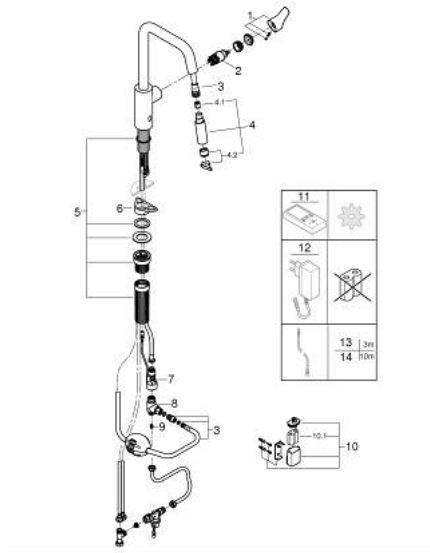

10 124 3DC 00 **START SINGLE-LEVER SINK MIXER 1/2"**

SPARE PARTS

1. 1: Lever (Spare part-nr. 48531DC0)
   - 2: cartridge (Spare part-nr. 1045609990)
   - 3: Shower hose (Spare part-nr. 48355000)
   - 4: Pull-Out spray (Spare part-nr. 48416DC0)
   - 4.1: Non-return valve (Spare part-nr. 08565000)
   - 4.2: Flow straightener (Spare part-nr. 48347000)
   - 5: Mounting set (Spare part-nr. 48477000)
   - 6: Support plate (Spare part-nr. 05334000)
   - 7: flow sensor (Spare part-nr. 1045639990)
   - 8: connection tube (Spare part-nr. 1045659990)
   - 9: Non-return valve (Spare part-nr. 4257200M)
   - 10: Battery housing (Spare part-nr. 42393000)
   - 10.1: Battery (Spare part-nr. 42886000)
   - 11: Remote control (Spare part-nr. 36407001)*
   - 12: Mains adaptor (Spare part-nr. 42388000)*
   - 13: Power extension cable (Spare part-nr. 36340000)*
   - 14: Power extension cable (Spare part-nr. 36341000)*
2. Optional accessories