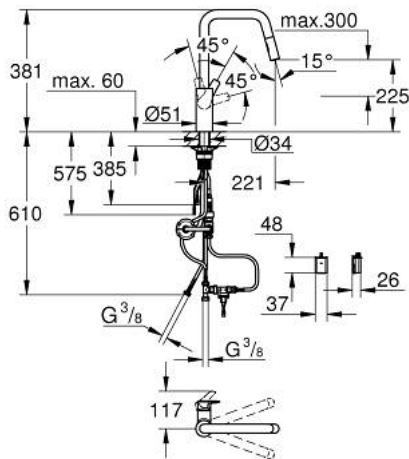

10 124 3DC 00 **START SINGLE-LEVER SINK MIXER 1/2"**

**PRODUCT DESCRIPTION** (1/2)

- Colour: supersteel
- high spout
- single hole installation
- 2-in-1 hybrid with touchless (cold water) or manual operation
- manual lever operation having priority
- GROHE SilkMove 28 mm ceramic cartridge
- flow straightener
- with integrated temperature limiter
- infra-red electronic
- with infrared sensor for bi-directional communication for monitoring, configuration and servicing
- 6 V lithium battery, type CR-P2
- battery lifetime: approx. 7 years (150 actuations a day)
- non return valve
- dirt strainer
- with integrated solenoid valve
- external battery
- multistage battery status display
- additional functions and precise settings by remote control 36 407
- GROHE LongLife finish
- Pull-Out spout for greater flexibility
- Dual Spray - switch between laminar spray and SpeedClean shower jet using diverter
- automatic return to laminar spray
- adjustable flow rate limiter
- swivel cast spout
- swivel area 150°
- Protected Water Ways no contact of water with lead or nickel inside the tap
- flexible connection hoses 3/8"
- QuickMount included
- protected against backflow
- maximum flow rate (at 3 bar): 7.5 l/min

## 10 124 3DC 00 **START SINGLE-LEVER SINK MIXER 1/2"**