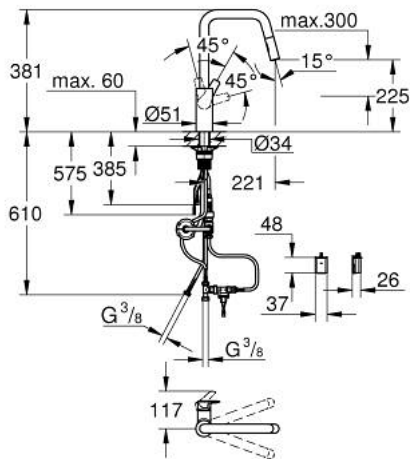

10 124 3DC 00 **START SINGLE-LEVER SINK MIXER 1/2"**

PRODUCT DESCRIPTION (1/2)

- Tyc: supersteel
- high spout
- single hole installation
- 2-in-1 hybrid with touchless (cold water) or manual operation
- manual lever operation having priority
- GROHE SilkMove 28 mm ceramic cartridge
- flow straightener
- with integrated temperature limiter
- infra-red electronic
- with infrared sensor for bi-directional communication for monitoring, configuration and servicing
- 6 V lithium battery, type CR-P2
- battery lifetime: approx. 7 years (150 actuations a day)
- non return valve
- dirt strainer
- with integrated solenoid valve
- external battery
- multistage battery status display
- additional functions and precise settings by remote control 36 407
- GROHE LongLife finish
- Pull-Out spout for greater flexibility
- Dual Spray - switch between laminar spray and SpeedClean shower jet using diverter
- automatic return to laminar spray
- adjustable flow rate limiter
- swivel cast spout
- swivel area 150°
- Protected Water Ways no contact of water with lead or nickel inside the tap
- flexible connection hoses 3/8"
- QuickMount included
- protected against backflow
- maximum flow rate (at 3 bar): 7.5 l/min

Pure Freude
an Wasser

10 124 3DC 00 **START SINGLE-LEVER SINK MIXER 1/2"**

PRODUCT DESCRIPTION (2/2)

- min. recommended pressure 1.0 bar
- CE approved

10 124 3DC 00 **START SINGLE-LEVER SINK MIXER 1/2"**

SPARE PARTS