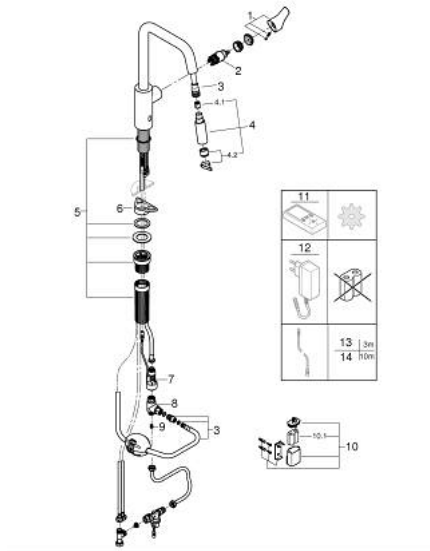

Pure Freude
an Wasser

10 124 3DC 00 **START SINGLE-LEVER SINK MIXER 1/2"**

PRODUCT DESCRIPTION (2/2)

- min. recommended pressure 1.0 bar
- CE approved

10 124 3DC 00 **START SINGLE-LEVER SINK MIXER 1/2"**

SPARE PARTS

- 1: Lever (Spare part-nr. 48531DC0)
 - 2: cartridge (Spare part-nr. 1045609990)
 - 3: Shower hose (Spare part-nr. 48355000)
 - 4: Pull-Out spray (Spare part-nr. 48416DC0)
 - 4.1: Non-return valve (Spare part-nr. 08565000)
 - 4.2: Flow straightener (Spare part-nr. 48347000)
 - 5: Mounting set (Spare part-nr. 48477000)
 - 6: Support plate (Spare part-nr. 05334000)
 - 7: flow sensor (Spare part-nr. 1045639990)
 - 8: connection tube (Spare part-nr. 1045659990)
 - 9: Non-return valve (Spare part-nr. 4257200M)
 - 10: Battery housing (Spare part-nr. 42393000)
 - 10.1: Battery (Spare part-nr. 42886000)
 - 11: Remote control (Spare part-nr. 36407001)*
 - 12: Mains adaptor (Spare part-nr. 42388000)*
 - 13: Power extension cable (Spare part-nr. 36340000)*
 - 14: Power extension cable (Spare part-nr. 36341000)*
- * Optional accessories