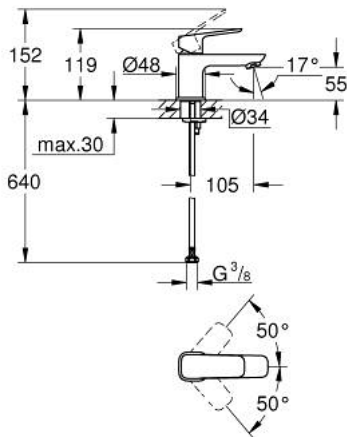

10 169 300 00 GROHE CUBE BASIN MIXER XS-SIZE

PRODUCT DESCRIPTION

- Colour: chrome
- single hole installation
- metal lever
- GROHE SilkMove 28 mm ceramic cartridge
- GROHE LongLife finish
- GROHE EcoJoy - less water, perfect flow
- maximum flow rate (at 3 bar): 5 l/min
- GROHE FastFixation installation system
- smooth body
- noise classification I in accordance with DIN 4109

10 169 300 00 **GROHE CUBEO BASIN MIXER**
XS-SIZE

SPARE PARTS

- 1: Cubeo Lever (Spare part-nr. 1060130000)
 - 2: Cap (Spare part-nr. 46581000)
 - 3: retaining ring (Spare part-nr. 07419000)
 - 4: Cartridge (Spare part-nr. 46580000)
 - 5: Mousseur (Spare part-nr. 48280000)
 - 6: Cubeo Rosette (Spare part-nr. 1060150000)
 - 7: Shank mounting kit (Spare part-nr. 46249000)
 - 8: Waste set with push-open plug (Spare part-nr. 65807000)*
 - 9: Mounting wrench (Spare part-nr. 19017000)*
- * Optional accessories