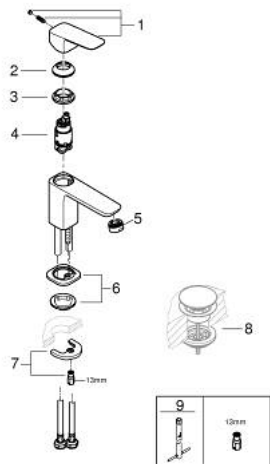

10 169 300 00 GROHE CUBE BASIN MIXER XS-SIZE

PRODUCT DESCRIPTION

- Colour: chrome
- single hole installation
- metal lever
- GROHE SilkMove 28 mm ceramic cartridge
- GROHE LongLife finish
- GROHE EcoJoy - less water, perfect flow
- maximum flow rate (at 3 bar): 5 l/min
- GROHE FastFixation installation system
- smooth body
- noise classification I in accordance with DIN 4109

10 169 300 00 **GROHE CUBEO BASIN MIXER**
XS-SIZE

SPARE PARTS

- 1: Cubeo Lever (Spare part-nr. 1060130000)
 - 2: Cap (Spare part-nr. 46581000)
 - 3: retaining ring (Spare part-nr. 07419000)
 - 4: Cartridge (Spare part-nr. 46580000)
 - 5: Mousseur (Spare part-nr. 48280000)
 - 6: Cubeo Rosette (Spare part-nr. 1060150000)
 - 7: Shank mounting kit (Spare part-nr. 46249000)
 - 8: Waste set with push-open plug (Spare part-nr. 65807000)*
 - 9: Mounting wrench (Spare part-nr. 19017000)*
- * Optional accessories