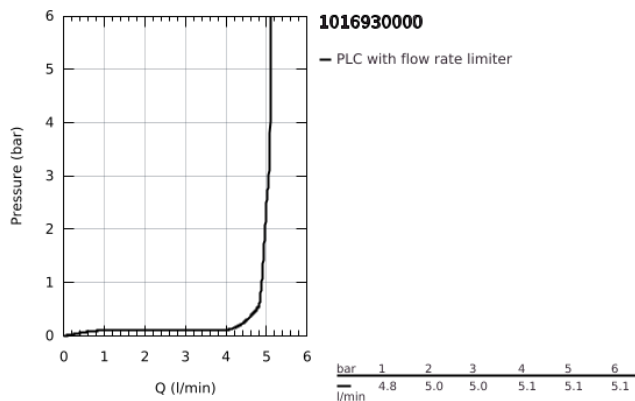

10 169 300 00 GROHE CUBE BASIN MIXER XS-SIZE

PRODUCT DESCRIPTION

- Colour: chrome
- single hole installation
- metal lever
- GROHE SilkMove 28 mm ceramic cartridge
- GROHE LongLife finish
- GROHE EcoJoy - less water, perfect flow
- maximum flow rate (at 3 bar): 5 l/min
- GROHE FastFixation installation system
- smooth body
- noise classification I in accordance with DIN 4109

10 169 300 00 **GROHE CUBEO BASIN MIXER**
XS-SIZE

SPARE PARTS

- 1: Cubeo Lever (Spare part-nr. 1060130000)
 - 2: Cap (Spare part-nr. 46581000)
 - 3: retaining ring (Spare part-nr. 07419000)
 - 4: Cartridge (Spare part-nr. 46580000)
 - 5: Mousseur (Spare part-nr. 48280000)
 - 6: Cubeo Rosette (Spare part-nr. 1060150000)
 - 7: Shank mounting kit (Spare part-nr. 46249000)
 - 8: Waste set with push-open plug (Spare part-nr. 65807000)*
 - 9: Mounting wrench (Spare part-nr. 19017000)*
- * Optional accessories