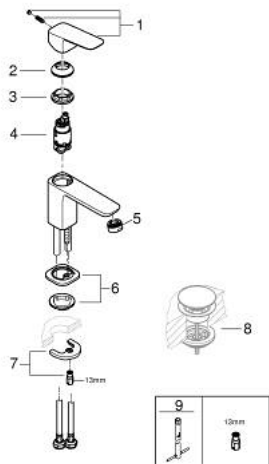

10 169 300 00 **GROHE CUBE0 SINGLE-LEVER BASIN MIXER**
XS-SIZE

PRODUCT DESCRIPTION

- Tyc: Chrome
- single hole installation
- metal lever
- GROHE SilkMove 28 mm ceramic cartridge
- GROHE LongLife finish
- GROHE EcoJoy - Less water, perfect flow
- maximum flow rate (at 3 bar): 5 l/min
- GROHE FastFixation installation system
- smooth body
- noise classification I in accordance with DIN 4109

10 169 300 00 **GROHE CUBEO SINGLE-LEVER BASIN MIXER
XS-SIZE**

SPARE PARTS

- 1: Cubeo Lever (Spare part-nr. 1060130000)
 - 2: Cap (Spare part-nr. 46581000)
 - 3: Fitting ring (Spare part-nr. 07419000)
 - 4: Cartridge (Spare part-nr. 46580000)
 - 5: Mousseur (Spare part-nr. 48280000)
 - 6: Cubeo Rosette (Spare part-nr. 1060150000)
 - 7: Shank mounting kit (Spare part-nr. 46249000)
 - 8: Waste set with push-open plug (Spare part-nr. 65807000)*
 - 9: Mounting wrench (Spare part-nr. 19017000)*
- * Optional accessories