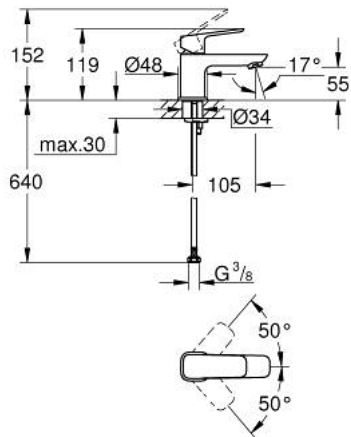

10 169 300 00 **GROHE CUBE0 SINGLE-LEVER BASIN MIXER**
XS-SIZE

PRODUCT DESCRIPTION

- Tyc: Chrome
- single hole installation
- metal lever
- GROHE SilkMove 28 mm ceramic cartridge
- GROHE LongLife finish
- GROHE EcoJoy - Less water, perfect flow
- maximum flow rate (at 3 bar): 5 l/min
- GROHE FastFixation installation system
- smooth body
- noise classification I in accordance with DIN 4109

10 169 300 00 **GROHE CUBEO SINGLE-LEVER BASIN MIXER
XS-SIZE**

SPARE PARTS

- 1: Cubeo Lever (Spare part-nr. 1060130000)
 - 2: Cap (Spare part-nr. 46581000)
 - 3: Fitting ring (Spare part-nr. 07419000)
 - 4: Cartridge (Spare part-nr. 46580000)
 - 5: Mousseur (Spare part-nr. 48280000)
 - 6: Cubeo Rosette (Spare part-nr. 1060150000)
 - 7: Shank mounting kit (Spare part-nr. 46249000)
 - 8: Waste set with push-open plug (Spare part-nr. 65807000)*
 - 9: Mounting wrench (Spare part-nr. 19017000)*
- * Optional accessories