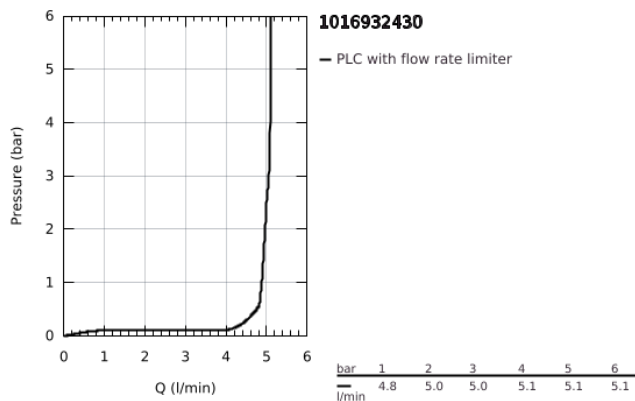

10 169 324 30 GROHE CUBE0 BASIN MIXER XS-SIZE

PRODUCT DESCRIPTION

- Colour: matte black
- single hole installation
- metal lever
- GROHE SilkMove 28 mm ceramic cartridge
- GROHE EcoJoy - less water, perfect flow
- maximum flow rate (at 3 bar): 5 l/min
- GROHE FastFixation installation system
- smooth body
- noise classification I in accordance with DIN 4109

10 169 324 30 GROHE CUBE0 BASIN MIXER XS-SIZE

SPARE PARTS

- 1: Cubeo Lever (Spare part-nr. 1060132430)
 - 2: Cap (Spare part-nr. 465812430)
 - 3: retaining ring (Spare part-nr. 07419000)
 - 4: Cartridge (Spare part-nr. 46580000)
 - 5: flow control (Spare part-nr. 482802430)
 - 6: Cubeo Rosette (Spare part-nr. 1060152430)
 - 7: Shank mounting kit (Spare part-nr. 46249000)
 - 8: Waste set with push-open plug (Spare part-nr. 658072430)*
 - 9: Mounting wrench (Spare part-nr. 19017000)*
- * Optional accessories