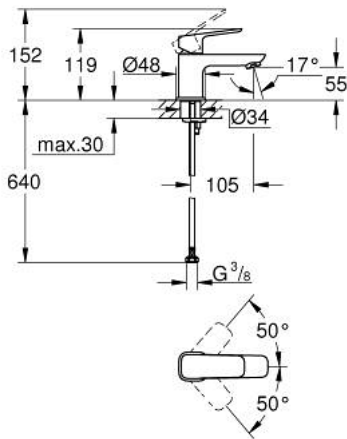

10 169 324 30 GROHE CUBE0 BASIN MIXER XS-SIZE

PRODUCT DESCRIPTION

- Colour: matte black
- single hole installation
- metal lever
- GROHE SilkMove 28 mm ceramic cartridge
- GROHE EcoJoy - less water, perfect flow
- maximum flow rate (at 3 bar): 5 l/min
- GROHE FastFixation installation system
- smooth body
- noise classification I in accordance with DIN 4109

10 169 324 30 GROHE CUBE0 BASIN MIXER XS-SIZE

SPARE PARTS

- 1: Cubeo Lever (Spare part-nr. 1060132430)
 - 2: Cap (Spare part-nr. 465812430)
 - 3: retaining ring (Spare part-nr. 07419000)
 - 4: Cartridge (Spare part-nr. 46580000)
 - 5: flow control (Spare part-nr. 482802430)
 - 6: Cubeo Rosette (Spare part-nr. 1060152430)
 - 7: Shank mounting kit (Spare part-nr. 46249000)
 - 8: Waste set with push-open plug (Spare part-nr. 658072430)*
 - 9: Mounting wrench (Spare part-nr. 19017000)*
- * Optional accessories