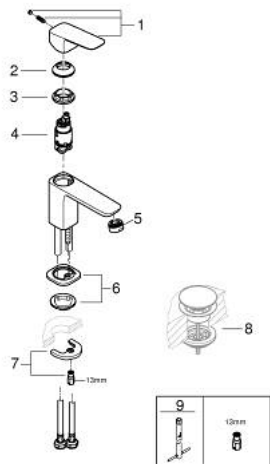

10 169 324 30 GROHE CUBE0 BASIN MIXER XS-SIZE

PRODUCT DESCRIPTION

- Colour: matte black
- single hole installation
- metal lever
- GROHE SilkMove 28 mm ceramic cartridge
- GROHE EcoJoy - less water, perfect flow
- maximum flow rate (at 3 bar): 5 l/min
- GROHE FastFixation installation system
- smooth body
- noise classification I in accordance with DIN 4109

10 169 324 30 GROHE CUBE0 BASIN MIXER XS-SIZE

SPARE PARTS

- 1: Cubeo Lever (Spare part-nr. 1060132430)
 - 2: Cap (Spare part-nr. 465812430)
 - 3: retaining ring (Spare part-nr. 07419000)
 - 4: Cartridge (Spare part-nr. 46580000)
 - 5: flow control (Spare part-nr. 482802430)
 - 6: Cubeo Rosette (Spare part-nr. 1060152430)
 - 7: Shank mounting kit (Spare part-nr. 46249000)
 - 8: Waste set with push-open plug (Spare part-nr. 658072430)*
 - 9: Mounting wrench (Spare part-nr. 19017000)*
- * Optional accessories