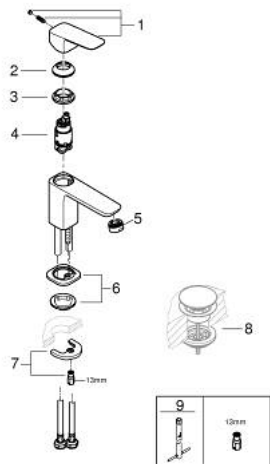

10 169 324 30 GROHE CUBE0 SINGLE-LEVER BASIN MIXER XS-SIZE

PRODUCT DESCRIPTION

- Tyc: matte black
- single hole installation
- metal lever
- GROHE SilkMove 28 mm ceramic cartridge
- GROHE EcoJoy - Less water, perfect flow
- maximum flow rate (at 3 bar): 5 l/min
- GROHE FastFixation installation system
- smooth body
- noise classification I in accordance with DIN 4109

10 169 324 30 GROHE CUBE0 SINGLE-LEVER BASIN MIXER XS-SIZE

SPARE PARTS

- 1: Cubeo Lever (Spare part-nr. 1060132430)
 - 2: Cap (Spare part-nr. 465812430)
 - 3: Fitting ring (Spare part-nr. 07419000)
 - 4: Cartridge (Spare part-nr. 46580000)
 - 5: flow control (Spare part-nr. 482802430)
 - 6: Cubeo Rosette (Spare part-nr. 1060152430)
 - 7: Shank mounting kit (Spare part-nr. 46249000)
 - 8: Waste set with push-open plug (Spare part-nr. 658072430)*
 - 9: Mounting wrench (Spare part-nr. 19017000)*
- * Optional accessories