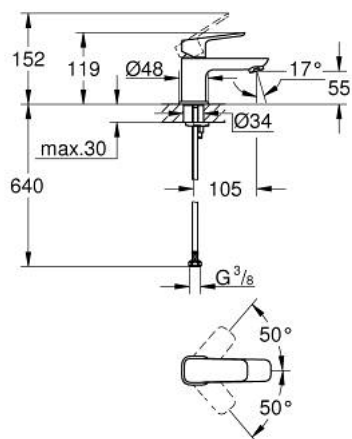

10 169 324 30 GROHE CUBE0 SINGLE-LEVER BASIN MIXER XS-SIZE

PRODUCT DESCRIPTION

- Tyc: matte black
- single hole installation
- metal lever
- GROHE SilkMove 28 mm ceramic cartridge
- GROHE EcoJoy - Less water, perfect flow
- maximum flow rate (at 3 bar): 5 l/min
- GROHE FastFixation installation system
- smooth body
- noise classification I in accordance with DIN 4109

10 169 324 30 GROHE CUBE0 SINGLE-LEVER BASIN MIXER XS-SIZE

SPARE PARTS

- 1: Cubeo Lever (Spare part-nr. 1060132430)
 - 2: Cap (Spare part-nr. 465812430)
 - 3: Fitting ring (Spare part-nr. 07419000)
 - 4: Cartridge (Spare part-nr. 46580000)
 - 5: flow control (Spare part-nr. 482802430)
 - 6: Cubeo Rosette (Spare part-nr. 1060152430)
 - 7: Shank mounting kit (Spare part-nr. 46249000)
 - 8: Waste set with push-open plug (Spare part-nr. 658072430)*
 - 9: Mounting wrench (Spare part-nr. 19017000)*
- * Optional accessories