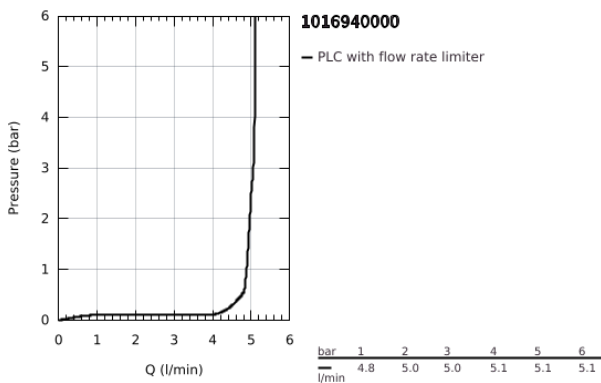

10 169 400 00 **GROHE CUBE0 BASIN MIXER 1/2"**
S-SIZE

PRODUCT DESCRIPTION

- Colour: chrome
- single hole installation
- metal lever
- GROHE SilkMove 28 mm ceramic cartridge
- adjustable flow rate limiter
- with temperature limiter
- AquaCalibrator
- maximum flow rate (at 3 bar): 5 l/min
- FastFixation installation system
- pop-up waste set 1 1/4"
- flexible connection hoses

10 169 400 00 **GROHE CUBEO BASIN MIXER 1/2"**
S-SIZE

SPARE PARTS

- 1: Cubeo Lever (Spare part-nr. 1060130000)
 - 2: Cap (Spare part-nr. 46581000)
 - 3: retaining ring (Spare part-nr. 07419000)
 - 4: Cartridge (Spare part-nr. 46580000)
 - 5: Mousseur (Spare part-nr. 48159000)
 - 6: Lift rod (Spare part-nr. 65936PD0)
 - 7: Cubeo Rosette (Spare part-nr. 1060150000)
 - 8: Shank mounting kit (Spare part-nr. 46249000)
 - 9: Waste set 1 1/4" (Spare part-nr. 28910000)
 - 9.1: Plug (Spare part-nr. 07182000)
 - 9.2: Eccentric rod (Spare part-nr. 07052000)
 - 10: Eccentric rod (Spare part-nr. 07341000)*
 - 11: Mounting wrench (Spare part-nr. 19017000)*
- * Optional accessories