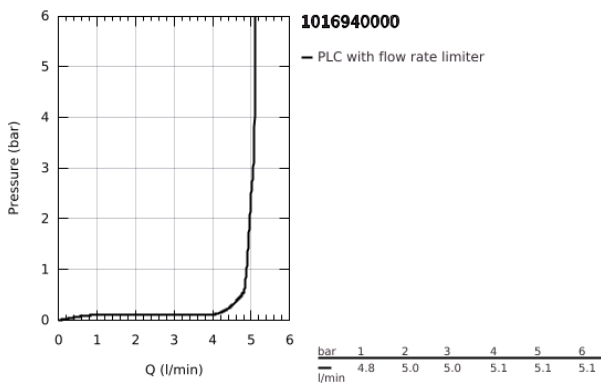

10 169 400 00 **GROHE CUBE0 BASIN MIXER 1/2"**  
**S-SIZE**

**PRODUCT DESCRIPTION**

- Colour: chrome
- single hole installation
- metal lever
- GROHE SilkMove 28 mm ceramic cartridge
- adjustable flow rate limiter
- with temperature limiter
- GROHE EcoJoy - less water, perfect flow
- maximum flow rate (at 3 bar): 5 l/min
- GROHE FastFixation installation system
- pop-up waste set 1 1/4"
- flexible connection hoses

10 169 400 00 **GROHE CUBEO BASIN MIXER 1/2"**  
**S-SIZE**

**SPARE PARTS**

- 1: Cubeo Lever (Spare part-nr. 1060130000)
  - 2: Cap (Spare part-nr. 46581000)
  - 3: retaining ring (Spare part-nr. 07419000)
  - 4: Cartridge (Spare part-nr. 46580000)
  - 5: Mousseur (Spare part-nr. 48159000)
  - 6: Lift rod (Spare part-nr. 65936PD0)
  - 7: Cubeo Rosette (Spare part-nr. 1060150000)
  - 8: Shank mounting kit (Spare part-nr. 46249000)
  - 9: Waste set 1 1/4" (Spare part-nr. 28910000)
  - 9.1: Plug (Spare part-nr. 07182000)
  - 9.2: Eccentric rod (Spare part-nr. 07052000)
  - 10: Eccentric rod (Spare part-nr. 07341000)\*
  - 11: Mounting wrench (Spare part-nr. 19017000)\*
- \* Optional accessories