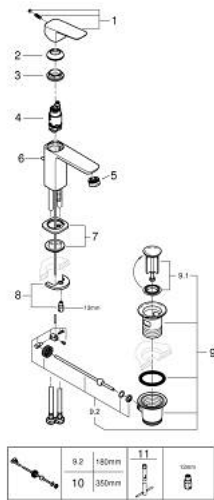

10 169 400 00 **GROHE CUBE0 BASIN MIXER 1/2"**
S-SIZE

PRODUCT DESCRIPTION

- Colour: chrome
- single hole installation
- metal lever
- GROHE SilkMove 28 mm ceramic cartridge
- adjustable flow rate limiter
- with temperature limiter
- AquaCalibrator
- maximum flow rate (at 3 bar): 5 l/min
- FastFixation installation system
- pop-up waste set 1 1/4"
- flexible connection hoses

10 169 400 00 **GROHE CUBEO BASIN MIXER 1/2"**
S-SIZE

SPARE PARTS

- 1: Cubeo Lever (Spare part-nr. 1060130000)
 - 2: Cap (Spare part-nr. 46581000)
 - 3: retaining ring (Spare part-nr. 07419000)
 - 4: Cartridge (Spare part-nr. 46580000)
 - 5: Mousseur (Spare part-nr. 48159000)
 - 6: Lift rod (Spare part-nr. 65936PD0)
 - 7: Cubeo Rosette (Spare part-nr. 1060150000)
 - 8: Shank mounting kit (Spare part-nr. 46249000)
 - 9: Waste set 1 1/4" (Spare part-nr. 28910000)
 - 9.1: Plug (Spare part-nr. 07182000)
 - 9.2: Eccentric rod (Spare part-nr. 07052000)
 - 10: Eccentric rod (Spare part-nr. 07341000)*
 - 11: Mounting wrench (Spare part-nr. 19017000)*
- * Optional accessories