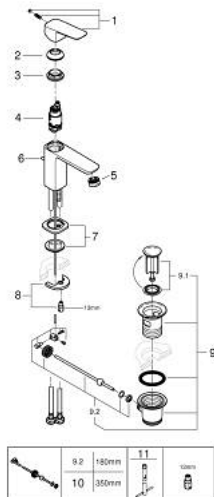

10 169 400 00 **GROHE CUBE0 BASIN MIXER 1/2"**  
**S-SIZE**

**PRODUCT DESCRIPTION**

- Colour: chrome
- single hole installation
- metal lever
- GROHE SilkMove 28 mm ceramic cartridge
- adjustable flow rate limiter
- with temperature limiter
- GROHE EcoJoy - less water, perfect flow
- maximum flow rate (at 3 bar): 5 l/min
- GROHE FastFixation installation system
- pop-up waste set 1 1/4"
- flexible connection hoses

10 169 400 00 **GROHE CUBEO BASIN MIXER 1/2"**  
**S-SIZE**

**SPARE PARTS**

- 1: Cubeo Lever (Spare part-nr. 1060130000)
  - 2: Cap (Spare part-nr. 46581000)
  - 3: retaining ring (Spare part-nr. 07419000)
  - 4: Cartridge (Spare part-nr. 46580000)
  - 5: Mousseur (Spare part-nr. 48159000)
  - 6: Lift rod (Spare part-nr. 65936PD0)
  - 7: Cubeo Rosette (Spare part-nr. 1060150000)
  - 8: Shank mounting kit (Spare part-nr. 46249000)
  - 9: Waste set 1 1/4" (Spare part-nr. 28910000)
  - 9.1: Plug (Spare part-nr. 07182000)
  - 9.2: Eccentric rod (Spare part-nr. 07052000)
  - 10: Eccentric rod (Spare part-nr. 07341000)\*
  - 11: Mounting wrench (Spare part-nr. 19017000)\*
- \* Optional accessories