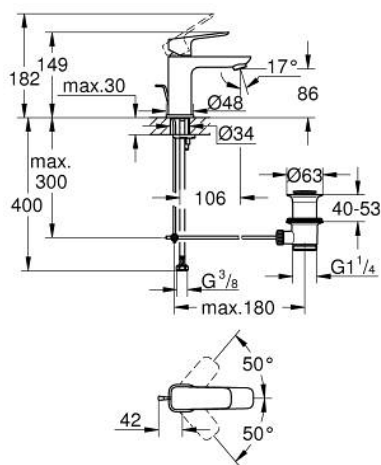

10 169 400 00 **GROHE CUBE0 BASIN MIXER 1/2"**  
**S-SIZE**

**PRODUCT DESCRIPTION**

- Colour: chrome
- single hole installation
- metal lever
- GROHE SilkMove 28 mm ceramic cartridge
- adjustable flow rate limiter
- with temperature limiter
- GROHE EcoJoy - less water, perfect flow
- maximum flow rate (at 3 bar): 5 l/min
- GROHE FastFixation installation system
- pop-up waste set 1 1/4"
- flexible connection hoses

10 169 400 00 **GROHE CUBEO BASIN MIXER 1/2"**  
**S-SIZE**

**SPARE PARTS**

- 1: Cubeo Lever (Spare part-nr. 1060130000)
  - 2: Cap (Spare part-nr. 46581000)
  - 3: retaining ring (Spare part-nr. 07419000)
  - 4: Cartridge (Spare part-nr. 46580000)
  - 5: Mousseur (Spare part-nr. 48159000)
  - 6: Lift rod (Spare part-nr. 65936PD0)
  - 7: Cubeo Rosette (Spare part-nr. 1060150000)
  - 8: Shank mounting kit (Spare part-nr. 46249000)
  - 9: Waste set 1 1/4" (Spare part-nr. 28910000)
  - 9.1: Plug (Spare part-nr. 07182000)
  - 9.2: Eccentric rod (Spare part-nr. 07052000)
  - 10: Eccentric rod (Spare part-nr. 07341000)\*
  - 11: Mounting wrench (Spare part-nr. 19017000)\*
- \* Optional accessories