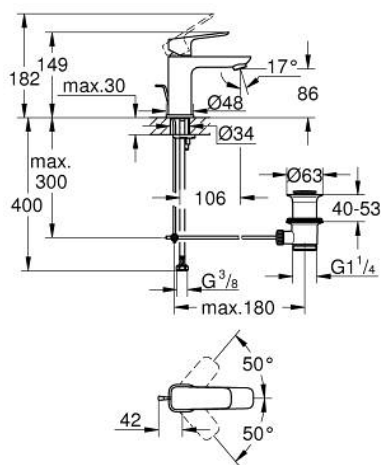

10 169 400 00 **GROHE CUBE0 BASIN MIXER 1/2"**
S-SIZE

PRODUCT DESCRIPTION

- Colour: chrome
- single hole installation
- metal lever
- GROHE SilkMove 28 mm ceramic cartridge
- adjustable flow rate limiter
- with temperature limiter
- AquaCalibrator
- maximum flow rate (at 3 bar): 5 l/min
- FastFixation installation system
- pop-up waste set 1 1/4"
- flexible connection hoses

10 169 400 00 **GROHE CUBEO BASIN MIXER 1/2"**
S-SIZE

SPARE PARTS

- 1: Cubeo Lever (Spare part-nr. 1060130000)
 - 2: Cap (Spare part-nr. 46581000)
 - 3: retaining ring (Spare part-nr. 07419000)
 - 4: Cartridge (Spare part-nr. 46580000)
 - 5: Mousseur (Spare part-nr. 48159000)
 - 6: Lift rod (Spare part-nr. 65936PD0)
 - 7: Cubeo Rosette (Spare part-nr. 1060150000)
 - 8: Shank mounting kit (Spare part-nr. 46249000)
 - 9: Waste set 1 1/4" (Spare part-nr. 28910000)
 - 9.1: Plug (Spare part-nr. 07182000)
 - 9.2: Eccentric rod (Spare part-nr. 07052000)
 - 10: Eccentric rod (Spare part-nr. 07341000)*
 - 11: Mounting wrench (Spare part-nr. 19017000)*
- * Optional accessories