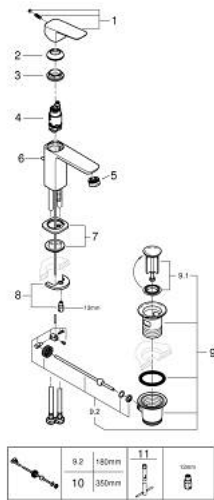

10 169 400 00 **GROHE CUBE BASIN MIXER 1/2"**
S-SIZE

PRODUCT DESCRIPTION

- Tyc: Chrome
- single hole installation
- metal lever
- GROHE SilkMove 28 mm ceramic cartridge
- adjustable flow rate limiter
- with temperature limiter
- GROHE EcoJoy - Less water, perfect flow
- maximum flow rate (at 3 bar): 5 l/min
- GROHE FastFixation installation system
- pop-up waste set 1 1/4"
- flexible connection hoses

10 169 400 00 **GROHE CUBEO BASIN MIXER 1/2"**
S-SIZE

SPARE PARTS

- 1: Cubeo Lever (Spare part-nr. 1060130000)
 - 2: Cap (Spare part-nr. 46581000)
 - 3: Fitting ring (Spare part-nr. 07419000)
 - 4: Cartridge (Spare part-nr. 46580000)
 - 5: Mousseur (Spare part-nr. 48159000)
 - 6: Lift rod (Spare part-nr. 65936PD0)
 - 7: Cubeo Rosette (Spare part-nr. 1060150000)
 - 8: Shank mounting kit (Spare part-nr. 46249000)
 - 9: Waste set 1 1/4" (Spare part-nr. 28910000)
 - 9.1: Plug (Spare part-nr. 07182000)
 - 9.2: Eccentric rod (Spare part-nr. 07052000)
 - 10: Eccentric rod (Spare part-nr. 07341000)*
 - 11: Mounting wrench (Spare part-nr. 19017000)*
- * Optional accessories