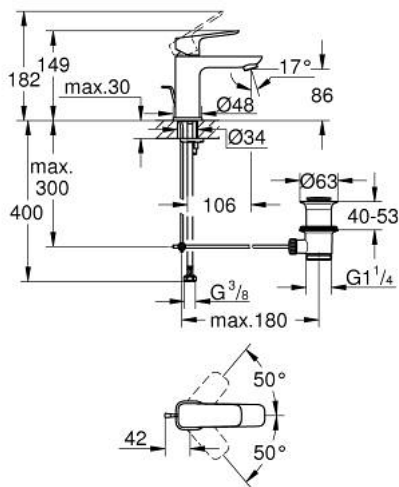

10 169 400 00 **GROHE CUBE BASIN MIXER 1/2"**
S-SIZE

PRODUCT DESCRIPTION

- Tyc: Chrome
- single hole installation
- metal lever
- GROHE SilkMove 28 mm ceramic cartridge
- adjustable flow rate limiter
- with temperature limiter
- GROHE EcoJoy - Less water, perfect flow
- maximum flow rate (at 3 bar): 5 l/min
- GROHE FastFixation installation system
- pop-up waste set 1 1/4"
- flexible connection hoses

10 169 400 00 **GROHE CUBEO BASIN MIXER 1/2"**
S-SIZE

SPARE PARTS

- 1: Cubeo Lever (Spare part-nr. 1060130000)
 - 2: Cap (Spare part-nr. 46581000)
 - 3: Fitting ring (Spare part-nr. 07419000)
 - 4: Cartridge (Spare part-nr. 46580000)
 - 5: Mousseur (Spare part-nr. 48159000)
 - 6: Lift rod (Spare part-nr. 65936PD0)
 - 7: Cubeo Rosette (Spare part-nr. 1060150000)
 - 8: Shank mounting kit (Spare part-nr. 46249000)
 - 9: Waste set 1 1/4" (Spare part-nr. 28910000)
 - 9.1: Plug (Spare part-nr. 07182000)
 - 9.2: Eccentric rod (Spare part-nr. 07052000)
 - 10: Eccentric rod (Spare part-nr. 07341000)*
 - 11: Mounting wrench (Spare part-nr. 19017000)*
- * Optional accessories