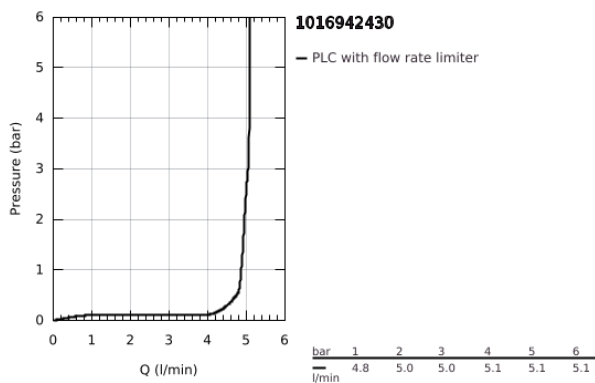

10 169 424 30 **GROHE CUBE0 BASIN MIXER 1/2"**
S-SIZE

PRODUCT DESCRIPTION

- Colour: matte black
- single hole installation
- metal lever
- GROHE SilkMove 28 mm ceramic cartridge
- adjustable flow rate limiter
- with temperature limiter
- GROHE EcoJoy - less water, perfect flow
- maximum flow rate (at 3 bar): 5 l/min
- GROHE FastFixation installation system
- pop-up waste set 1 1/4"
- flexible connection hoses

10 169 424 30 **GROHE CUBEO BASIN MIXER 1/2"**
S-SIZE

SPARE PARTS

- 1: Cubeo Lever (Spare part-nr. 1060132430)
 - 2: Cap (Spare part-nr. 465812430)
 - 3: retaining ring (Spare part-nr. 07419000)
 - 4: Cartridge (Spare part-nr. 46580000)
 - 5: Mousseur (Spare part-nr. 481592430)
 - 6: lift rod (Spare part-nr. 659362430)
 - 7: Cubeo Rosette (Spare part-nr. 1060152430)
 - 8: Shank mounting kit (Spare part-nr. 46249000)
 - 9: Waste set 1 1/4" (Spare part-nr. 289102430)
 - 9.1: Plug (Spare part-nr. 071822430)
 - 9.2: Eccentric rod (Spare part-nr. 07052000)
 - 10: Eccentric rod (Spare part-nr. 07341000)*
 - 11: Mounting wrench (Spare part-nr. 19017000)*
- * Optional accessories