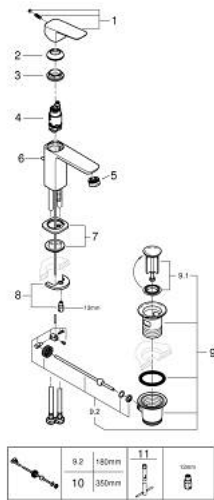

10 169 424 30 **GROHE CUBE0 BASIN MIXER 1/2"**
S-SIZE

PRODUCT DESCRIPTION

- Colour: matte black
- single hole installation
- metal lever
- GROHE SilkMove 28 mm ceramic cartridge
- adjustable flow rate limiter
- with temperature limiter
- GROHE EcoJoy - less water, perfect flow
- maximum flow rate (at 3 bar): 5 l/min
- GROHE FastFixation installation system
- pop-up waste set 1 1/4"
- flexible connection hoses

10 169 424 30 **GROHE CUBEO BASIN MIXER 1/2"**
S-SIZE

SPARE PARTS

- 1: Cubeo Lever (Spare part-nr. 1060132430)
 - 2: Cap (Spare part-nr. 465812430)
 - 3: retaining ring (Spare part-nr. 07419000)
 - 4: Cartridge (Spare part-nr. 46580000)
 - 5: Mousseur (Spare part-nr. 481592430)
 - 6: lift rod (Spare part-nr. 659362430)
 - 7: Cubeo Rosette (Spare part-nr. 1060152430)
 - 8: Shank mounting kit (Spare part-nr. 46249000)
 - 9: Waste set 1 1/4" (Spare part-nr. 289102430)
 - 9.1: Plug (Spare part-nr. 071822430)
 - 9.2: Eccentric rod (Spare part-nr. 07052000)
 - 10: Eccentric rod (Spare part-nr. 07341000)*
 - 11: Mounting wrench (Spare part-nr. 19017000)*
- * Optional accessories