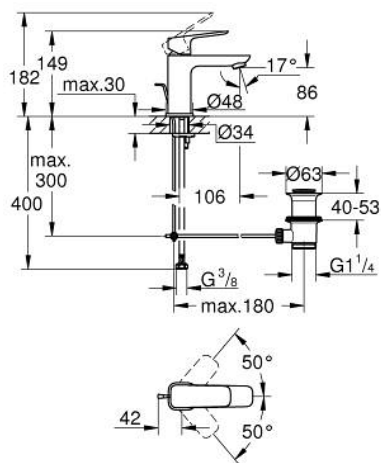

10 169 424 30 **GROHE CUBE0 BASIN MIXER 1/2"**
S-SIZE

PRODUCT DESCRIPTION

- Colour: matte black
- single hole installation
- metal lever
- GROHE SilkMove 28 mm ceramic cartridge
- adjustable flow rate limiter
- with temperature limiter
- GROHE EcoJoy - less water, perfect flow
- maximum flow rate (at 3 bar): 5 l/min
- GROHE FastFixation installation system
- pop-up waste set 1 1/4"
- flexible connection hoses

10 169 424 30 **GROHE CUBEO BASIN MIXER 1/2"**
S-SIZE

SPARE PARTS

- 1: Cubeo Lever (Spare part-nr. 1060132430)
 - 2: Cap (Spare part-nr. 465812430)
 - 3: retaining ring (Spare part-nr. 07419000)
 - 4: Cartridge (Spare part-nr. 46580000)
 - 5: Mousseur (Spare part-nr. 481592430)
 - 6: lift rod (Spare part-nr. 659362430)
 - 7: Cubeo Rosette (Spare part-nr. 1060152430)
 - 8: Shank mounting kit (Spare part-nr. 46249000)
 - 9: Waste set 1 1/4" (Spare part-nr. 289102430)
 - 9.1: Plug (Spare part-nr. 071822430)
 - 9.2: Eccentric rod (Spare part-nr. 07052000)
 - 10: Eccentric rod (Spare part-nr. 07341000)*
 - 11: Mounting wrench (Spare part-nr. 19017000)*
- * Optional accessories