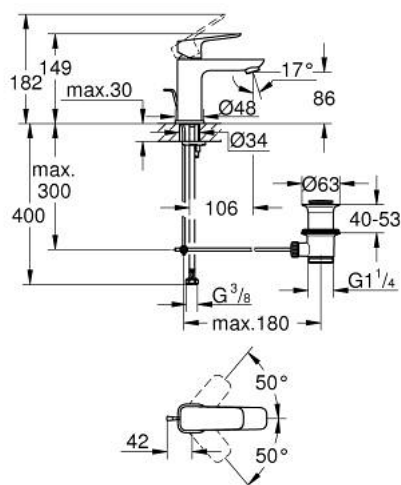

10 169 424 30 **GROHE CUBE BASIN MIXER 1/2"**
S-SIZE

PRODUCT DESCRIPTION

- Tyc: matte black
- single hole installation
- metal lever
- GROHE SilkMove 28 mm ceramic cartridge
- adjustable flow rate limiter
- with temperature limiter
- GROHE EcoJoy - Less water, perfect flow
- maximum flow rate (at 3 bar): 5 l/min
- GROHE FastFixation installation system
- pop-up waste set 1 1/4"
- flexible connection hoses

10 169 424 30 **GROHE CUBEO BASIN MIXER 1/2"**
S-SIZE

SPARE PARTS

- 1: Cubeo Lever (Spare part-nr. 1060132430)
 - 2: Cap (Spare part-nr. 465812430)
 - 3: Fitting ring (Spare part-nr. 07419000)
 - 4: Cartridge (Spare part-nr. 46580000)
 - 5: Mousseur (Spare part-nr. 481592430)
 - 6: lift rod (Spare part-nr. 659362430)
 - 7: Cubeo Rosette (Spare part-nr. 1060152430)
 - 8: Shank mounting kit (Spare part-nr. 46249000)
 - 9: Waste set 1 1/4" (Spare part-nr. 289102430)
 - 9.1: Plug (Spare part-nr. 071822430)
 - 9.2: Eccentric rod (Spare part-nr. 07052000)
 - 10: Eccentric rod (Spare part-nr. 07341000)*
 - 11: Mounting wrench (Spare part-nr. 19017000)*
- * Optional accessories