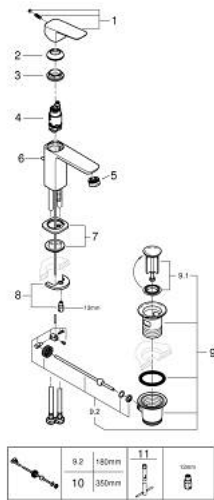

10 169 424 30 **GROHE CUBE BASIN MIXER 1/2"**
S-SIZE

PRODUCT DESCRIPTION

- Tyc: matte black
- single hole installation
- metal lever
- GROHE SilkMove 28 mm ceramic cartridge
- adjustable flow rate limiter
- with temperature limiter
- GROHE EcoJoy - Less water, perfect flow
- maximum flow rate (at 3 bar): 5 l/min
- GROHE FastFixation installation system
- pop-up waste set 1 1/4"
- flexible connection hoses

10 169 424 30 **GROHE CUBEO BASIN MIXER 1/2"**
S-SIZE

SPARE PARTS

- 1: Cubeo Lever (Spare part-nr. 1060132430)
 - 2: Cap (Spare part-nr. 465812430)
 - 3: Fitting ring (Spare part-nr. 07419000)
 - 4: Cartridge (Spare part-nr. 46580000)
 - 5: Mousseur (Spare part-nr. 481592430)
 - 6: lift rod (Spare part-nr. 659362430)
 - 7: Cubeo Rosette (Spare part-nr. 1060152430)
 - 8: Shank mounting kit (Spare part-nr. 46249000)
 - 9: Waste set 1 1/4" (Spare part-nr. 289102430)
 - 9.1: Plug (Spare part-nr. 071822430)
 - 9.2: Eccentric rod (Spare part-nr. 07052000)
 - 10: Eccentric rod (Spare part-nr. 07341000)*
 - 11: Mounting wrench (Spare part-nr. 19017000)*
- * Optional accessories