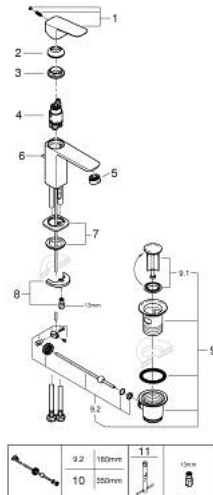

10 169 500 00 **GROHE CUBE0 BASIN MIXER 1/2"**
S-SIZE

PRODUCT DESCRIPTION

- Colour: chrome
- single hole installation
- metal lever
- GROHE SilkMove 28 mm ceramic cartridge
- adjustable flow rate limiter
- with temperature limiter
- GROHE LongLife finish
- AquaCalibrator
- maximum flow rate (at 3 bar): 3.5 l/min
- FastFixation installation system
- pop-up waste set 1 1/4"
- flexible connection hoses

10 169 500 00 **GROHE CUBEO BASIN MIXER 1/2"**
S-SIZE

SPARE PARTS

- 1: Cubeo Lever (Spare part-nr. 1060130000)
 - 2: Cap (Spare part-nr. 46581000)
 - 3: retaining ring (Spare part-nr. 07419000)
 - 4: cartridge (Spare part-nr. 1150629990)
 - 5: Mousseur (Spare part-nr. 48159000)
 - 6: Lift rod (Spare part-nr. 65936PD0)
 - 7: Cubeo Rosette (Spare part-nr. 1060150000)
 - 8: Shank mounting kit (Spare part-nr. 46249000)
 - 9: Waste set 1 1/4" (Spare part-nr. 28910000)
 - 9.1: Plug (Spare part-nr. 07182000)
 - 9.2: Eccentric rod (Spare part-nr. 07052000)
 - 10: Eccentric rod (Spare part-nr. 07341000)*
 - 11: Mounting wrench (Spare part-nr. 19017000)*
- * Optional accessories