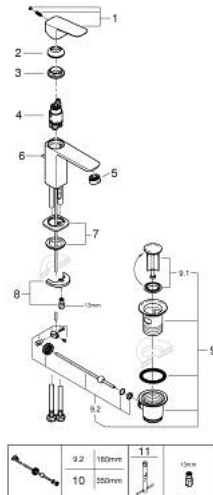

10 169 500 00 **GROHE CUBE BASIN MIXER 1/2"**
S-SIZE

PRODUCT DESCRIPTION

- Colour: chrome
- single hole installation
- metal lever
- GROHE SilkMove 28 mm ceramic cartridge
- adjustable flow rate limiter
- with temperature limiter
- GROHE LongLife finish
- Low Flow Rate for exceptional efficiency
- maximum flow rate (at 3 bar): 3.5 l/min
- GROHE FastFixation installation system
- pop-up waste set 1 1/4"
- flexible connection hoses

10 169 500 00 **GROHE CUBEO BASIN MIXER 1/2"**
S-SIZE

SPARE PARTS

- 1: Cubeo Lever (Spare part-nr. 1060130000)
 - 2: Cap (Spare part-nr. 46581000)
 - 3: retaining ring (Spare part-nr. 07419000)
 - 4: cartridge (Spare part-nr. 1150629990)
 - 5: Mousseur (Spare part-nr. 48159000)
 - 6: Lift rod (Spare part-nr. 65936PD0)
 - 7: Cubeo Rosette (Spare part-nr. 1060150000)
 - 8: Shank mounting kit (Spare part-nr. 46249000)
 - 9: Waste set 1 1/4" (Spare part-nr. 28910000)
 - 9.1: Plug (Spare part-nr. 07182000)
 - 9.2: Eccentric rod (Spare part-nr. 07052000)
 - 10: Eccentric rod (Spare part-nr. 07341000)*
 - 11: Mounting wrench (Spare part-nr. 19017000)*
- * Optional accessories