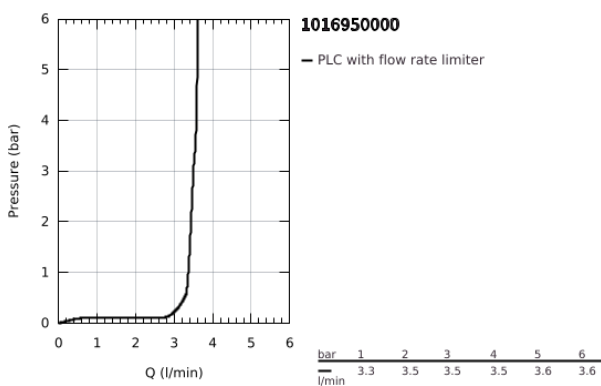

10 169 500 00 **GROHE CUBE0 BASIN MIXER 1/2"**
S-SIZE

PRODUCT DESCRIPTION

- Colour: chrome
- single hole installation
- metal lever
- GROHE SilkMove 28 mm ceramic cartridge
- adjustable flow rate limiter
- with temperature limiter
- GROHE LongLife finish
- AquaCalibrator
- maximum flow rate (at 3 bar): 3.5 l/min
- FastFixation installation system
- pop-up waste set 1 1/4"
- flexible connection hoses

10 169 500 00 **GROHE CUBEO BASIN MIXER 1/2"**
S-SIZE

SPARE PARTS

- 1: Cubeo Lever (Spare part-nr. 1060130000)
 - 2: Cap (Spare part-nr. 46581000)
 - 3: retaining ring (Spare part-nr. 07419000)
 - 4: cartridge (Spare part-nr. 1150629990)
 - 5: Mousseur (Spare part-nr. 48159000)
 - 6: Lift rod (Spare part-nr. 65936PD0)
 - 7: Cubeo Rosette (Spare part-nr. 1060150000)
 - 8: Shank mounting kit (Spare part-nr. 46249000)
 - 9: Waste set 1 1/4" (Spare part-nr. 28910000)
 - 9.1: Plug (Spare part-nr. 07182000)
 - 9.2: Eccentric rod (Spare part-nr. 07052000)
 - 10: Eccentric rod (Spare part-nr. 07341000)*
 - 11: Mounting wrench (Spare part-nr. 19017000)*
- * Optional accessories