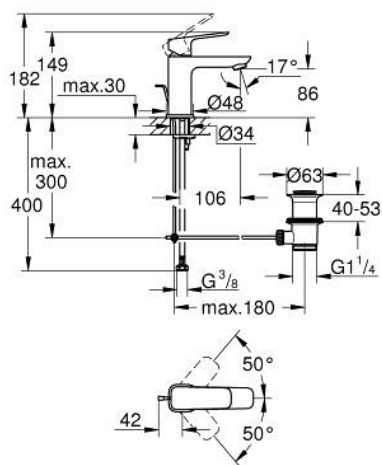

10 169 500 00 **GROHE CUBE0 BASIN MIXER 1/2"**
S-SIZE

PRODUCT DESCRIPTION

- Colour: chrome
- single hole installation
- metal lever
- GROHE SilkMove 28 mm ceramic cartridge
- adjustable flow rate limiter
- with temperature limiter
- GROHE LongLife finish
- AquaCalibrator
- maximum flow rate (at 3 bar): 3.5 l/min
- FastFixation installation system
- pop-up waste set 1 1/4"
- flexible connection hoses

10 169 500 00 **GROHE CUBEO BASIN MIXER 1/2"**
S-SIZE

SPARE PARTS

- 1: Cubeo Lever (Spare part-nr. 1060130000)
 - 2: Cap (Spare part-nr. 46581000)
 - 3: retaining ring (Spare part-nr. 07419000)
 - 4: cartridge (Spare part-nr. 1150629990)
 - 5: Mousseur (Spare part-nr. 48159000)
 - 6: Lift rod (Spare part-nr. 65936PD0)
 - 7: Cubeo Rosette (Spare part-nr. 1060150000)
 - 8: Shank mounting kit (Spare part-nr. 46249000)
 - 9: Waste set 1 1/4" (Spare part-nr. 28910000)
 - 9.1: Plug (Spare part-nr. 07182000)
 - 9.2: Eccentric rod (Spare part-nr. 07052000)
 - 10: Eccentric rod (Spare part-nr. 07341000)*
 - 11: Mounting wrench (Spare part-nr. 19017000)*
- * Optional accessories