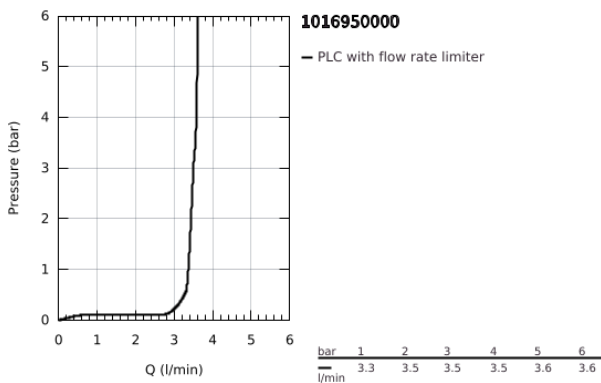

10 169 500 00 **GROHE CUBE BASIN MIXER 1/2"**
S-SIZE

PRODUCT DESCRIPTION

- Colour: chrome
- single hole installation
- metal lever
- GROHE SilkMove 28 mm ceramic cartridge
- adjustable flow rate limiter
- with temperature limiter
- GROHE LongLife finish
- Low Flow Rate for exceptional efficiency
- maximum flow rate (at 3 bar): 3.5 l/min
- GROHE FastFixation installation system
- pop-up waste set 1 1/4"
- flexible connection hoses

10 169 500 00 **GROHE CUBEO BASIN MIXER 1/2"**
S-SIZE

SPARE PARTS

- 1: Cubeo Lever (Spare part-nr. 1060130000)
 - 2: Cap (Spare part-nr. 46581000)
 - 3: retaining ring (Spare part-nr. 07419000)
 - 4: cartridge (Spare part-nr. 1150629990)
 - 5: Mousseur (Spare part-nr. 48159000)
 - 6: Lift rod (Spare part-nr. 65936PD0)
 - 7: Cubeo Rosette (Spare part-nr. 1060150000)
 - 8: Shank mounting kit (Spare part-nr. 46249000)
 - 9: Waste set 1 1/4" (Spare part-nr. 28910000)
 - 9.1: Plug (Spare part-nr. 07182000)
 - 9.2: Eccentric rod (Spare part-nr. 07052000)
 - 10: Eccentric rod (Spare part-nr. 07341000)*
 - 11: Mounting wrench (Spare part-nr. 19017000)*
- * Optional accessories