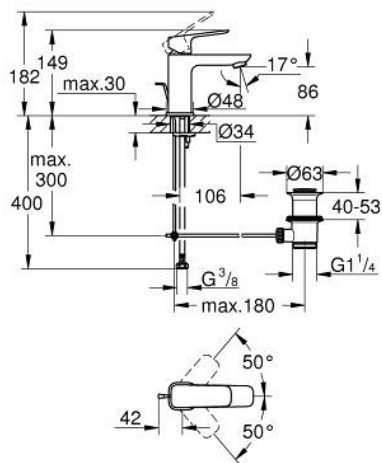

10 169 500 00 **GROHE CUBE BASIN MIXER 1/2"**
S-SIZE

PRODUCT DESCRIPTION

- Colour: chrome
- single hole installation
- metal lever
- GROHE SilkMove 28 mm ceramic cartridge
- adjustable flow rate limiter
- with temperature limiter
- GROHE LongLife finish
- Low Flow Rate for exceptional efficiency
- maximum flow rate (at 3 bar): 3.5 l/min
- GROHE FastFixation installation system
- pop-up waste set 1 1/4"
- flexible connection hoses

10 169 500 00 **GROHE CUBEO BASIN MIXER 1/2"**
S-SIZE

SPARE PARTS

- 1: Cubeo Lever (Spare part-nr. 1060130000)
 - 2: Cap (Spare part-nr. 46581000)
 - 3: retaining ring (Spare part-nr. 07419000)
 - 4: cartridge (Spare part-nr. 1150629990)
 - 5: Mousseur (Spare part-nr. 48159000)
 - 6: Lift rod (Spare part-nr. 65936PD0)
 - 7: Cubeo Rosette (Spare part-nr. 1060150000)
 - 8: Shank mounting kit (Spare part-nr. 46249000)
 - 9: Waste set 1 1/4" (Spare part-nr. 28910000)
 - 9.1: Plug (Spare part-nr. 07182000)
 - 9.2: Eccentric rod (Spare part-nr. 07052000)
 - 10: Eccentric rod (Spare part-nr. 07341000)*
 - 11: Mounting wrench (Spare part-nr. 19017000)*
- * Optional accessories