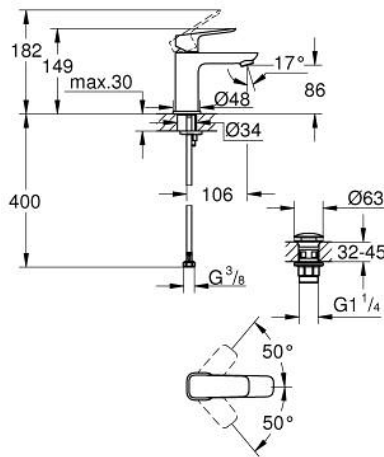

10 169 600 00 **GROHE CUBE0 BASIN MIXER 1/2"**
S-SIZE

PRODUCT DESCRIPTION

- Colour: chrome
- single hole installation
- metal lever
- GROHE SilkMove 28 mm ceramic cartridge
- adjustable flow rate limiter
- with temperature limiter
- GROHE LongLife finish
- GROHE EcoJoy - less water, perfect flow
- maximum flow rate (at 3 bar): 5 l/min
- GROHE FastFixation installation system
- smooth body with push-open waste set 1 1/4"
- flexible connection hoses

10 169 600 00 **GROHE CUBEO BASIN MIXER 1/2"**
S-SIZE

SPARE PARTS

- 1: Cubeo Lever (Spare part-nr. 1060130000)
 - 2: Cap (Spare part-nr. 46581000)
 - 3: retaining ring (Spare part-nr. 07419000)
 - 4: Cartridge (Spare part-nr. 46580000)
 - 5: Mousseur (Spare part-nr. 48159000)
 - 6: Cubeo Rosette (Spare part-nr. 1060150000)
 - 7: Shank mounting kit (Spare part-nr. 46249000)
 - 8: Waste set with push-open plug (Spare part-nr. 65807000)
 - 9: Mounting wrench (Spare part-nr. 19017000)*
- * Optional accessories