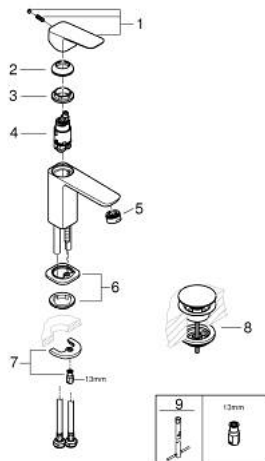

10 169 600 00 **GROHE CUBE0 BASIN MIXER 1/2"**
S-SIZE

PRODUCT DESCRIPTION

- Colour: chrome
- single hole installation
- metal lever
- GROHE SilkMove 28 mm ceramic cartridge
- adjustable flow rate limiter
- with temperature limiter
- GROHE LongLife finish
- GROHE EcoJoy - less water, perfect flow
- maximum flow rate (at 3 bar): 5 l/min
- GROHE FastFixation installation system
- smooth body with push-open waste set 1 1/4"
- flexible connection hoses

10 169 600 00 **GROHE CUBEO BASIN MIXER 1/2"**
S-SIZE

SPARE PARTS

- 1: Cubeo Lever (Spare part-nr. 1060130000)
 - 2: Cap (Spare part-nr. 46581000)
 - 3: retaining ring (Spare part-nr. 07419000)
 - 4: Cartridge (Spare part-nr. 46580000)
 - 5: Mousseur (Spare part-nr. 48159000)
 - 6: Cubeo Rosette (Spare part-nr. 1060150000)
 - 7: Shank mounting kit (Spare part-nr. 46249000)
 - 8: Waste set with push-open plug (Spare part-nr. 65807000)
 - 9: Mounting wrench (Spare part-nr. 19017000)*
- * Optional accessories