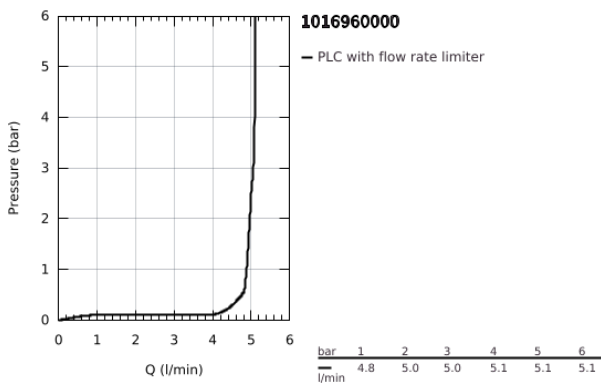

10 169 600 00 **GROHE CUBE0 BASIN MIXER 1/2"**
S-SIZE

PRODUCT DESCRIPTION

- Colour: chrome
- single hole installation
- metal lever
- GROHE SilkMove 28 mm ceramic cartridge
- adjustable flow rate limiter
- with temperature limiter
- GROHE LongLife finish
- GROHE EcoJoy - less water, perfect flow
- maximum flow rate (at 3 bar): 5 l/min
- GROHE FastFixation installation system
- smooth body with push-open waste set 1 1/4"
- flexible connection hoses

10 169 600 00 **GROHE CUBEO BASIN MIXER 1/2"**
S-SIZE

SPARE PARTS

- 1: Cubeo Lever (Spare part-nr. 1060130000)
 - 2: Cap (Spare part-nr. 46581000)
 - 3: retaining ring (Spare part-nr. 07419000)
 - 4: Cartridge (Spare part-nr. 46580000)
 - 5: Mousseur (Spare part-nr. 48159000)
 - 6: Cubeo Rosette (Spare part-nr. 1060150000)
 - 7: Shank mounting kit (Spare part-nr. 46249000)
 - 8: Waste set with push-open plug (Spare part-nr. 65807000)
 - 9: Mounting wrench (Spare part-nr. 19017000)*
- * Optional accessories