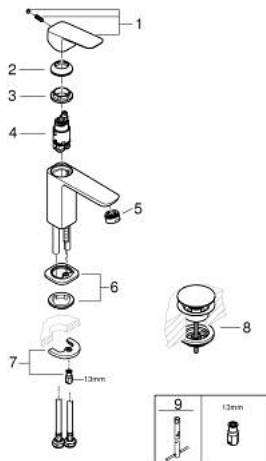

10 169 600 00 **GROHE CUBE BASIN MIXER 1/2"**
S-SIZE

PRODUCT DESCRIPTION

- Tyc: Chrome
- single hole installation
- metal lever
- GROHE SilkMove 28 mm ceramic cartridge
- adjustable flow rate limiter
- with temperature limiter
- GROHE LongLife finish
- GROHE EcoJoy - Less water, perfect flow
- maximum flow rate (at 3 bar): 5 l/min
- GROHE FastFixation installation system
- smooth body with push-open waste set 1 1/4"
- flexible connection hoses

10 169 600 00 **GROHE CUBEO BASIN MIXER 1/2"**
S-SIZE

SPARE PARTS

- 1: Cubeo Lever (Spare part-nr. 1060130000)
 - 2: Cap (Spare part-nr. 46581000)
 - 3: Fitting ring (Spare part-nr. 07419000)
 - 4: Cartridge (Spare part-nr. 46580000)
 - 5: Mousseur (Spare part-nr. 48159000)
 - 6: Cubeo Rosette (Spare part-nr. 1060150000)
 - 7: Shank mounting kit (Spare part-nr. 46249000)
 - 8: Waste set with push-open plug (Spare part-nr. 65807000)
 - 9: Mounting wrench (Spare part-nr. 19017000)*
- * Optional accessories