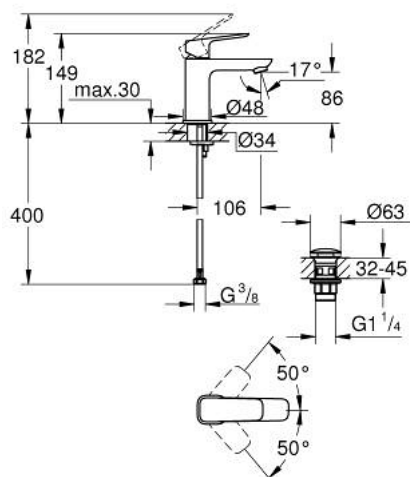

10 169 600 00 **GROHE CUBE BASIN MIXER 1/2"**
S-SIZE

PRODUCT DESCRIPTION

- Tyc: Chrome
- single hole installation
- metal lever
- GROHE SilkMove 28 mm ceramic cartridge
- adjustable flow rate limiter
- with temperature limiter
- GROHE LongLife finish
- GROHE EcoJoy - Less water, perfect flow
- maximum flow rate (at 3 bar): 5 l/min
- GROHE FastFixation installation system
- smooth body with push-open waste set 1 1/4"
- flexible connection hoses

10 169 600 00 **GROHE CUBEO BASIN MIXER 1/2"**
S-SIZE

SPARE PARTS

- 1: Cubeo Lever (Spare part-nr. 1060130000)
 - 2: Cap (Spare part-nr. 46581000)
 - 3: Fitting ring (Spare part-nr. 07419000)
 - 4: Cartridge (Spare part-nr. 46580000)
 - 5: Mousseur (Spare part-nr. 48159000)
 - 6: Cubeo Rosette (Spare part-nr. 1060150000)
 - 7: Shank mounting kit (Spare part-nr. 46249000)
 - 8: Waste set with push-open plug (Spare part-nr. 65807000)
 - 9: Mounting wrench (Spare part-nr. 19017000)*
- * Optional accessories