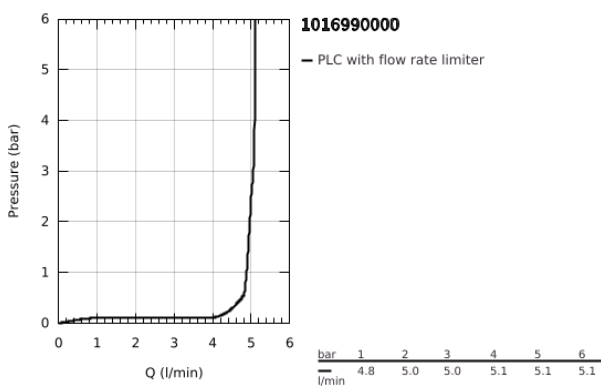

10 169 900 00 **GROHE CUBE0 BASIN MIXER 1/2"**  
**S-SIZE**

**PRODUCT DESCRIPTION**

- Colour: chrome
- single hole installation
- metal lever
- GROHE SilkMove 28 mm ceramic cartridge
- adjustable flow rate limiter
- with temperature limiter
- AquaCalibrator
- maximum flow rate (at 3 bar): 5 l/min
- FastFixation installation system
- smooth body
- flexible connection hoses

10 169 900 00 **GROHE CUBEO BASIN MIXER 1/2"**  
**S-SIZE**

**SPARE PARTS**

- 1: Cubeo Lever (Spare part-nr. 1060130000)
  - 2: Cap (Spare part-nr. 46581000)
  - 3: retaining ring (Spare part-nr. 07419000)
  - 4: Cartridge (Spare part-nr. 46580000)
  - 5: Mousseur (Spare part-nr. 48159000)
  - 6: Cubeo Rosette (Spare part-nr. 1060150000)
  - 7: Shank mounting kit (Spare part-nr. 46249000)
  - 8: Waste set with push-open plug (Spare part-nr. 65807000)\*
  - 9: Mounting wrench (Spare part-nr. 19017000)\*
- \* Optional accessories