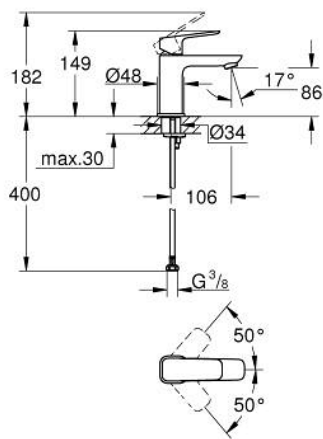

10 169 900 00 **GROHE CUBE0 BASIN MIXER 1/2"**  
**S-SIZE**

**PRODUCT DESCRIPTION**

- Colour: chrome
- single hole installation
- metal lever
- GROHE SilkMove 28 mm ceramic cartridge
- adjustable flow rate limiter
- with temperature limiter
- AquaCalibrator
- maximum flow rate (at 3 bar): 5 l/min
- FastFixation installation system
- smooth body
- flexible connection hoses

10 169 900 00 **GROHE CUBEO BASIN MIXER 1/2"**  
**S-SIZE**

**SPARE PARTS**

- 1: Cubeo Lever (Spare part-nr. 1060130000)
  - 2: Cap (Spare part-nr. 46581000)
  - 3: retaining ring (Spare part-nr. 07419000)
  - 4: Cartridge (Spare part-nr. 46580000)
  - 5: Mousseur (Spare part-nr. 48159000)
  - 6: Cubeo Rosette (Spare part-nr. 1060150000)
  - 7: Shank mounting kit (Spare part-nr. 46249000)
  - 8: Waste set with push-open plug (Spare part-nr. 65807000)\*
  - 9: Mounting wrench (Spare part-nr. 19017000)\*
- \* Optional accessories