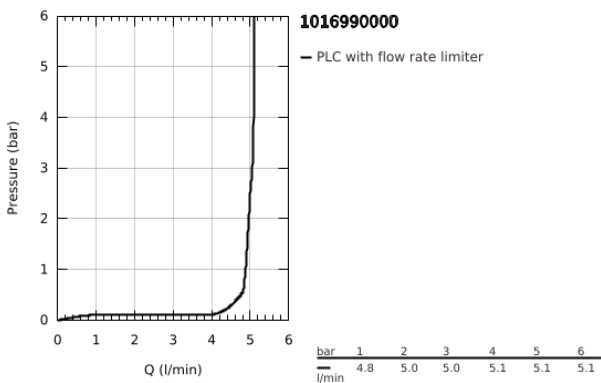

10 169 900 00 **GROHE CUBE0 BASIN MIXER 1/2"**
S-SIZE

PRODUCT DESCRIPTION

- Colour: chrome
- single hole installation
- metal lever
- GROHE SilkMove 28 mm ceramic cartridge
- adjustable flow rate limiter
- with temperature limiter
- GROHE EcoJoy - less water, perfect flow
- maximum flow rate (at 3 bar): 5 l/min
- GROHE FastFixation installation system
- smooth body
- flexible connection hoses

10 169 900 00 **GROHE CUBEO BASIN MIXER 1/2"**
S-SIZE

SPARE PARTS

- 1: Cubeo Lever (Spare part-nr. 1060130000)
 - 2: Cap (Spare part-nr. 46581000)
 - 3: retaining ring (Spare part-nr. 07419000)
 - 4: Cartridge (Spare part-nr. 46580000)
 - 5: Mousseur (Spare part-nr. 48159000)
 - 6: Cubeo Rosette (Spare part-nr. 1060150000)
 - 7: Shank mounting kit (Spare part-nr. 46249000)
 - 8: Waste set with push-open plug (Spare part-nr. 65807000)*
 - 9: Mounting wrench (Spare part-nr. 19017000)*
- * Optional accessories