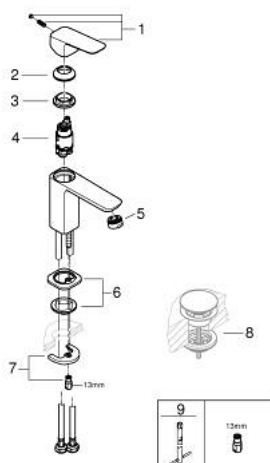

10 169 900 00 **GROHE CUBE0 BASIN MIXER 1/2"**
S-SIZE

PRODUCT DESCRIPTION

- Colour: chrome
- single hole installation
- metal lever
- GROHE SilkMove 28 mm ceramic cartridge
- adjustable flow rate limiter
- with temperature limiter
- GROHE EcoJoy - less water, perfect flow
- maximum flow rate (at 3 bar): 5 l/min
- GROHE FastFixation installation system
- smooth body
- flexible connection hoses

10 169 900 00 **GROHE CUBEO BASIN MIXER 1/2"**
S-SIZE

SPARE PARTS

- 1: Cubeo Lever (Spare part-nr. 1060130000)
 - 2: Cap (Spare part-nr. 46581000)
 - 3: retaining ring (Spare part-nr. 07419000)
 - 4: Cartridge (Spare part-nr. 46580000)
 - 5: Mousseur (Spare part-nr. 48159000)
 - 6: Cubeo Rosette (Spare part-nr. 1060150000)
 - 7: Shank mounting kit (Spare part-nr. 46249000)
 - 8: Waste set with push-open plug (Spare part-nr. 65807000)*
 - 9: Mounting wrench (Spare part-nr. 19017000)*
- * Optional accessories