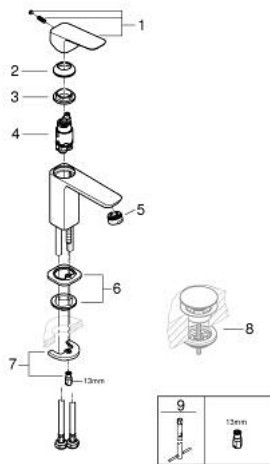

10 169 900 00 **GROHE CUBE0 BASIN MIXER 1/2"**  
**S-SIZE**

**PRODUCT DESCRIPTION**

- Colour: chrome
- single hole installation
- metal lever
- GROHE SilkMove 28 mm ceramic cartridge
- adjustable flow rate limiter
- with temperature limiter
- AquaCalibrator
- maximum flow rate (at 3 bar): 5 l/min
- FastFixation installation system
- smooth body
- flexible connection hoses

10 169 900 00 **GROHE CUBEO BASIN MIXER 1/2"**  
**S-SIZE**

**SPARE PARTS**

- 1: Cubeo Lever (Spare part-nr. 1060130000)
  - 2: Cap (Spare part-nr. 46581000)
  - 3: retaining ring (Spare part-nr. 07419000)
  - 4: Cartridge (Spare part-nr. 46580000)
  - 5: Mousseur (Spare part-nr. 48159000)
  - 6: Cubeo Rosette (Spare part-nr. 1060150000)
  - 7: Shank mounting kit (Spare part-nr. 46249000)
  - 8: Waste set with push-open plug (Spare part-nr. 65807000)\*
  - 9: Mounting wrench (Spare part-nr. 19017000)\*
- \* Optional accessories