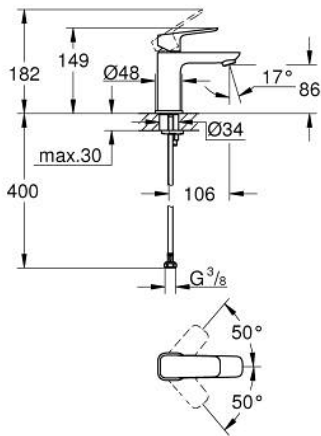

10 169 900 00 **GROHE CUBE0 BASIN MIXER 1/2"**
S-SIZE

PRODUCT DESCRIPTION

- Colour: chrome
- single hole installation
- metal lever
- GROHE SilkMove 28 mm ceramic cartridge
- adjustable flow rate limiter
- with temperature limiter
- GROHE EcoJoy - less water, perfect flow
- maximum flow rate (at 3 bar): 5 l/min
- GROHE FastFixation installation system
- smooth body
- flexible connection hoses

10 169 900 00 **GROHE CUBEO BASIN MIXER 1/2"**
S-SIZE

SPARE PARTS

- 1: Cubeo Lever (Spare part-nr. 1060130000)
 - 2: Cap (Spare part-nr. 46581000)
 - 3: retaining ring (Spare part-nr. 07419000)
 - 4: Cartridge (Spare part-nr. 46580000)
 - 5: Mousseur (Spare part-nr. 48159000)
 - 6: Cubeo Rosette (Spare part-nr. 1060150000)
 - 7: Shank mounting kit (Spare part-nr. 46249000)
 - 8: Waste set with push-open plug (Spare part-nr. 65807000)*
 - 9: Mounting wrench (Spare part-nr. 19017000)*
- * Optional accessories