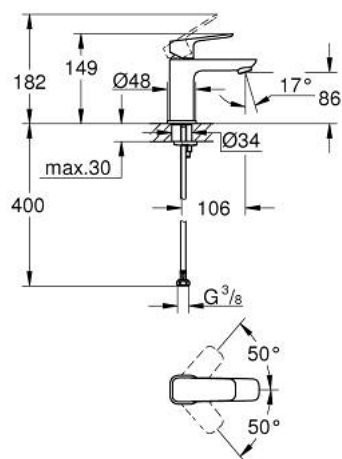

10 169 900 00 **GROHE CUBE BASIN MIXER 1/2"**  
**S-SIZE**

**PRODUCT DESCRIPTION**

- Tyc: Chrome
- single hole installation
- metal lever
- GROHE SilkMove 28 mm ceramic cartridge
- adjustable flow rate limiter
- with temperature limiter
- AquaCalibrator
- maximum flow rate (at 3 bar): 5 l/min
- FastFixation installation system
- smooth body
- flexible connection hoses

10 169 900 00 **GROHE CUBEO BASIN MIXER 1/2"**  
**S-SIZE**

**SPARE PARTS**

- 1: Cubeo Lever (Spare part-nr. 1060130000)
  - 2: Cap (Spare part-nr. 46581000)
  - 3: Fitting ring (Spare part-nr. 07419000)
  - 4: Cartridge (Spare part-nr. 46580000)
  - 5: Mousseur (Spare part-nr. 48159000)
  - 6: Cubeo Rosette (Spare part-nr. 1060150000)
  - 7: Shank mounting kit (Spare part-nr. 46249000)
  - 8: Waste set with push-open plug (Spare part-nr. 65807000)\*
  - 9: Mounting wrench (Spare part-nr. 19017000)\*
- \* Optional accessories