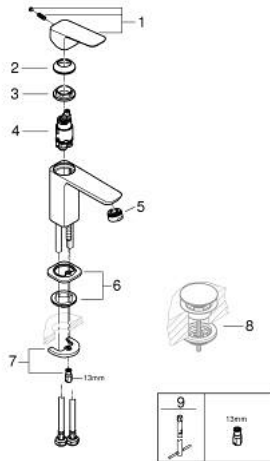

10 169 900 00 **GROHE CUBE BASIN MIXER 1/2"**
S-SIZE

PRODUCT DESCRIPTION

- Tyc: Chrome
- single hole installation
- metal lever
- GROHE SilkMove 28 mm ceramic cartridge
- adjustable flow rate limiter
- with temperature limiter
- GROHE EcoJoy - Less water, perfect flow
- maximum flow rate (at 3 bar): 5 l/min
- GROHE FastFixation installation system
- smooth body
- flexible connection hoses

10 169 900 00 **GROHE CUBEO BASIN MIXER 1/2"**
S-SIZE

SPARE PARTS

- 1: Cubeo Lever (Spare part-nr. 1060130000)
 - 2: Cap (Spare part-nr. 46581000)
 - 3: Fitting ring (Spare part-nr. 07419000)
 - 4: Cartridge (Spare part-nr. 46580000)
 - 5: Mousseur (Spare part-nr. 48159000)
 - 6: Cubeo Rosette (Spare part-nr. 1060150000)
 - 7: Shank mounting kit (Spare part-nr. 46249000)
 - 8: Waste set with push-open plug (Spare part-nr. 65807000)*
 - 9: Mounting wrench (Spare part-nr. 19017000)*
- * Optional accessories