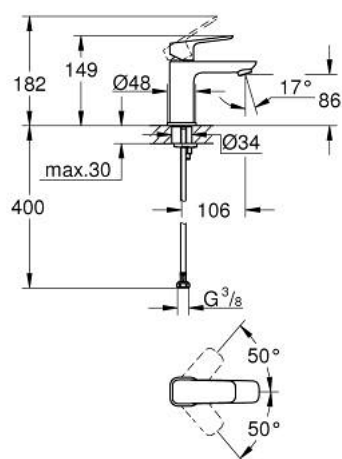

10 169 900 00 **GROHE CUBE BASIN MIXER 1/2"**
S-SIZE

PRODUCT DESCRIPTION

- Tyc: Chrome
- single hole installation
- metal lever
- GROHE SilkMove 28 mm ceramic cartridge
- adjustable flow rate limiter
- with temperature limiter
- GROHE EcoJoy - Less water, perfect flow
- maximum flow rate (at 3 bar): 5 l/min
- GROHE FastFixation installation system
- smooth body
- flexible connection hoses

10 169 900 00 **GROHE CUBEO BASIN MIXER 1/2"**
S-SIZE

SPARE PARTS

- 1: Cubeo Lever (Spare part-nr. 1060130000)
 - 2: Cap (Spare part-nr. 46581000)
 - 3: Fitting ring (Spare part-nr. 07419000)
 - 4: Cartridge (Spare part-nr. 46580000)
 - 5: Mousseur (Spare part-nr. 48159000)
 - 6: Cubeo Rosette (Spare part-nr. 1060150000)
 - 7: Shank mounting kit (Spare part-nr. 46249000)
 - 8: Waste set with push-open plug (Spare part-nr. 65807000)*
 - 9: Mounting wrench (Spare part-nr. 19017000)*
- * Optional accessories