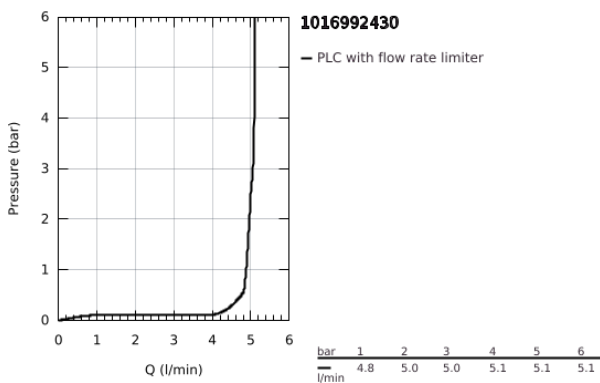

10 169 924 30 **GROHE CUBE0 BASIN MIXER 1/2"**  
**S-SIZE**

**PRODUCT DESCRIPTION**

- Colour: matte black
- single hole installation
- metal lever
- GROHE SilkMove 28 mm ceramic cartridge
- adjustable flow rate limiter
- with temperature limiter
- AquaCalibrator
- maximum flow rate (at 3 bar): 5 l/min
- FastFixation installation system
- smooth body
- flexible connection hoses

10 169 924 30 **GROHE CUBEO BASIN MIXER 1/2"**  
**S-SIZE**

**SPARE PARTS**

- 1: Cubeo Lever (Spare part-nr. 1060132430)
  - 2: Cap (Spare part-nr. 465812430)
  - 3: retaining ring (Spare part-nr. 07419000)
  - 4: Cartridge (Spare part-nr. 46580000)
  - 5: Mousseur (Spare part-nr. 481592430)
  - 6: Cubeo Rosette (Spare part-nr. 1060152430)
  - 7: Shank mounting kit (Spare part-nr. 46249000)
  - 8: Waste set with push-open plug (Spare part-nr. 658072430)\*
  - 9: Mounting wrench (Spare part-nr. 19017000)\*
- \* Optional accessories