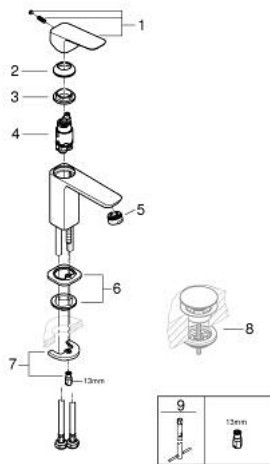

10 169 924 30 **GROHE CUBE0 BASIN MIXER 1/2"**  
**S-SIZE**

**PRODUCT DESCRIPTION**

- Colour: matte black
- single hole installation
- metal lever
- GROHE SilkMove 28 mm ceramic cartridge
- adjustable flow rate limiter
- with temperature limiter
- AquaCalibrator
- maximum flow rate (at 3 bar): 5 l/min
- FastFixation installation system
- smooth body
- flexible connection hoses

10 169 924 30 **GROHE CUBEO BASIN MIXER 1/2"**  
**S-SIZE**

**SPARE PARTS**

- 1: Cubeo Lever (Spare part-nr. 1060132430)
  - 2: Cap (Spare part-nr. 465812430)
  - 3: retaining ring (Spare part-nr. 07419000)
  - 4: Cartridge (Spare part-nr. 46580000)
  - 5: Mousseur (Spare part-nr. 481592430)
  - 6: Cubeo Rosette (Spare part-nr. 1060152430)
  - 7: Shank mounting kit (Spare part-nr. 46249000)
  - 8: Waste set with push-open plug (Spare part-nr. 658072430)\*
  - 9: Mounting wrench (Spare part-nr. 19017000)\*
- \* Optional accessories