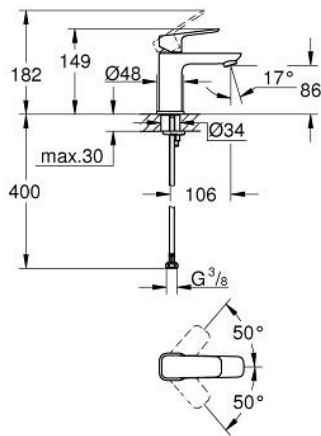

10 169 924 30 **GROHE CUBE0 BASIN MIXER 1/2"**  
**S-SIZE**

**PRODUCT DESCRIPTION**

- Colour: matte black
- single hole installation
- metal lever
- GROHE SilkMove 28 mm ceramic cartridge
- adjustable flow rate limiter
- with temperature limiter
- AquaCalibrator
- maximum flow rate (at 3 bar): 5 l/min
- FastFixation installation system
- smooth body
- flexible connection hoses

10 169 924 30 **GROHE CUBEO BASIN MIXER 1/2"**  
**S-SIZE**

**SPARE PARTS**

- 1: Cubeo Lever (Spare part-nr. 1060132430)
  - 2: Cap (Spare part-nr. 465812430)
  - 3: retaining ring (Spare part-nr. 07419000)
  - 4: Cartridge (Spare part-nr. 46580000)
  - 5: Mousseur (Spare part-nr. 481592430)
  - 6: Cubeo Rosette (Spare part-nr. 1060152430)
  - 7: Shank mounting kit (Spare part-nr. 46249000)
  - 8: Waste set with push-open plug (Spare part-nr. 658072430)\*
  - 9: Mounting wrench (Spare part-nr. 19017000)\*
- \* Optional accessories