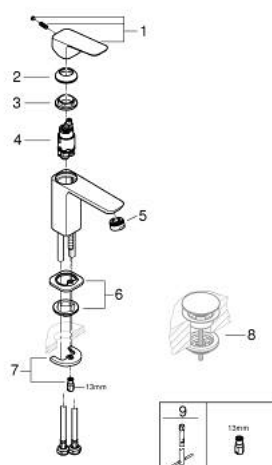

10 169 924 30 **GROHE CUBE BASIN MIXER 1/2"**
S-SIZE

PRODUCT DESCRIPTION

- Tyc: matte black
- single hole installation
- metal lever
- GROHE SilkMove 28 mm ceramic cartridge
- adjustable flow rate limiter
- with temperature limiter
- GROHE EcoJoy - Less water, perfect flow
- maximum flow rate (at 3 bar): 5 l/min
- GROHE FastFixation installation system
- smooth body
- flexible connection hoses

10 169 924 30 **GROHE CUBEO BASIN MIXER 1/2"**
S-SIZE

SPARE PARTS

- 1: Cubeo Lever (Spare part-nr. 1060132430)
 - 2: Cap (Spare part-nr. 465812430)
 - 3: Fitting ring (Spare part-nr. 07419000)
 - 4: Cartridge (Spare part-nr. 46580000)
 - 5: Mousseur (Spare part-nr. 481592430)
 - 6: Cubeo Rosette (Spare part-nr. 1060152430)
 - 7: Shank mounting kit (Spare part-nr. 46249000)
 - 8: Waste set with push-open plug (Spare part-nr. 658072430)*
 - 9: Mounting wrench (Spare part-nr. 19017000)*
- * Optional accessories