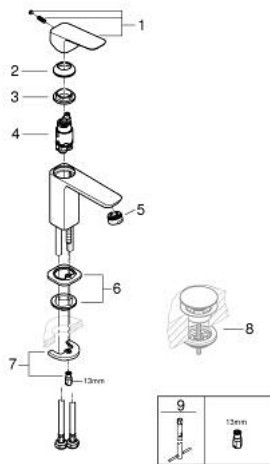

10 169 924 30 **GROHE CUBE BASIN MIXER 1/2"**
S-SIZE

PRODUCT DESCRIPTION

- Tyc: matte black
- single hole installation
- metal lever
- GROHE SilkMove 28 mm ceramic cartridge
- adjustable flow rate limiter
- with temperature limiter
- AquaCalibrator
- maximum flow rate (at 3 bar): 5 l/min
- FastFixation installation system
- smooth body
- flexible connection hoses

10 169 924 30 **GROHE CUBEO BASIN MIXER 1/2"**
S-SIZE

SPARE PARTS

- 1: Cubeo Lever (Spare part-nr. 1060132430)
 - 2: Cap (Spare part-nr. 465812430)
 - 3: Fitting ring (Spare part-nr. 07419000)
 - 4: Cartridge (Spare part-nr. 46580000)
 - 5: Mousseur (Spare part-nr. 481592430)
 - 6: Cubeo Rosette (Spare part-nr. 1060152430)
 - 7: Shank mounting kit (Spare part-nr. 46249000)
 - 8: Waste set with push-open plug (Spare part-nr. 658072430)*
 - 9: Mounting wrench (Spare part-nr. 19017000)*
- * Optional accessories