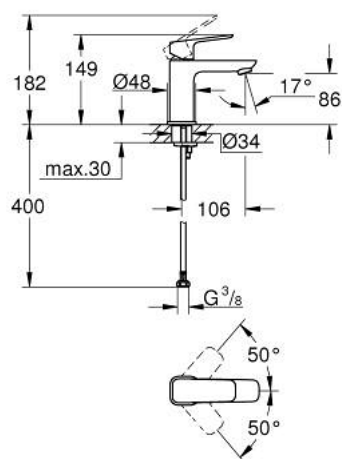

10 169 924 30 **GROHE CUBE BASIN MIXER 1/2"**
S-SIZE

PRODUCT DESCRIPTION

- Tyc: matte black
- single hole installation
- metal lever
- GROHE SilkMove 28 mm ceramic cartridge
- adjustable flow rate limiter
- with temperature limiter
- AquaCalibrator
- maximum flow rate (at 3 bar): 5 l/min
- FastFixation installation system
- smooth body
- flexible connection hoses

10 169 924 30 **GROHE CUBEO BASIN MIXER 1/2"**
S-SIZE

SPARE PARTS

- 1: Cubeo Lever (Spare part-nr. 1060132430)
 - 2: Cap (Spare part-nr. 465812430)
 - 3: Fitting ring (Spare part-nr. 07419000)
 - 4: Cartridge (Spare part-nr. 46580000)
 - 5: Mousseur (Spare part-nr. 481592430)
 - 6: Cubeo Rosette (Spare part-nr. 1060152430)
 - 7: Shank mounting kit (Spare part-nr. 46249000)
 - 8: Waste set with push-open plug (Spare part-nr. 658072430)*
 - 9: Mounting wrench (Spare part-nr. 19017000)*
- * Optional accessories