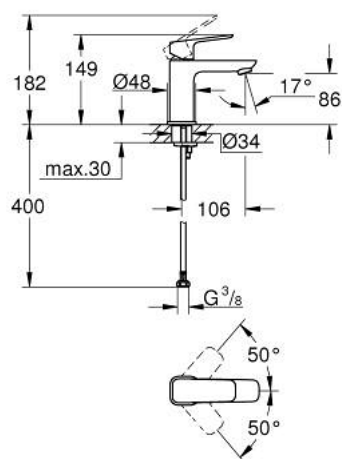

10 169 924 30 **GROHE CUBE BASIN MIXER 1/2"**
S-SIZE

PRODUCT DESCRIPTION

- Tyc: matte black
- single hole installation
- metal lever
- GROHE SilkMove 28 mm ceramic cartridge
- adjustable flow rate limiter
- with temperature limiter
- GROHE EcoJoy - Less water, perfect flow
- maximum flow rate (at 3 bar): 5 l/min
- GROHE FastFixation installation system
- smooth body
- flexible connection hoses

10 169 924 30 **GROHE CUBEO BASIN MIXER 1/2"**
S-SIZE

SPARE PARTS

- 1: Cubeo Lever (Spare part-nr. 1060132430)
 - 2: Cap (Spare part-nr. 465812430)
 - 3: Fitting ring (Spare part-nr. 07419000)
 - 4: Cartridge (Spare part-nr. 46580000)
 - 5: Mousseur (Spare part-nr. 481592430)
 - 6: Cubeo Rosette (Spare part-nr. 1060152430)
 - 7: Shank mounting kit (Spare part-nr. 46249000)
 - 8: Waste set with push-open plug (Spare part-nr. 658072430)*
 - 9: Mounting wrench (Spare part-nr. 19017000)*
- * Optional accessories