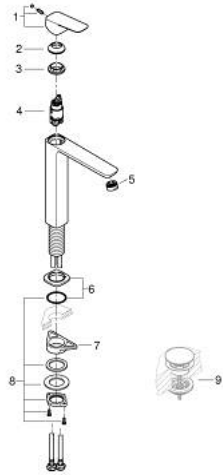

10 172 900 00 **GROHE CUBE0 SINGLE-LEVER BASIN MIXER 1/2" XL-SIZE**

PRODUCT DESCRIPTION

- Colour: chrome
- single hole installation
- for free-standing basins
- metal lever
- GROHE SilkMove 28 mm ceramic cartridge
- adjustable flow rate limiter
- with temperature limiter
- AquaCalibrator
- maximum flow rate (at 3 bar): 5 l/min
- GROHE AquaGuide adjustable mousseur
- FastFixation installation system
- smooth body
- flexible connection hoses

10 172 900 00 **GROHE CUBEO SINGLE-LEVER BASIN MIXER 1/2" XL-SIZE**

SPARE PARTS

- 1: Cubeo Lever (Spare part-nr. 1060130000)
 - 2: Cap (Spare part-nr. 46581000)
 - 3: retaining ring (Spare part-nr. 07419000)
 - 4: Cartridge (Spare part-nr. 46580000)
 - 5: Flow straightener (Spare part-nr. 46837000)
 - 6: escutcheon (Spare part-nr. 1060160000)
 - 7: Support plate (Spare part-nr. 05334000)
 - 8: Shank fastening assembly (Spare part-nr. 48384000)
 - 9: Waste set with push-open plug (Spare part-nr. 65807000)*
- * Optional accessories