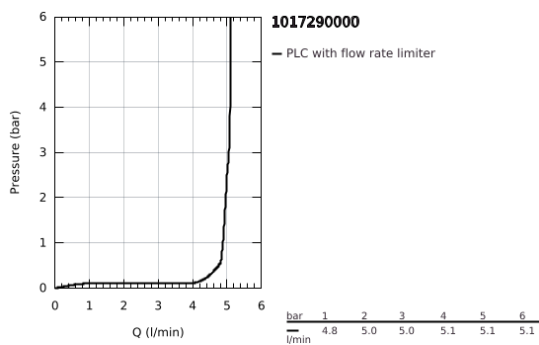

10 172 900 00 **GROHE CUBE0 SINGLE-LEVER BASIN MIXER 1/2" XL-SIZE**

PRODUCT DESCRIPTION

- Colour: chrome
- single hole installation
- for free-standing basins
- metal lever
- GROHE SilkMove 28 mm ceramic cartridge
- adjustable flow rate limiter
- with temperature limiter
- GROHE EcoJoy - less water, perfect flow
- maximum flow rate (at 3 bar): 5 l/min
- GROHE AquaGuide adjustable mousseur
- GROHE FastFixation installation system
- smooth body
- flexible connection hoses

10 172 900 00 **GROHE CUBEO SINGLE-LEVER BASIN MIXER 1/2" XL-SIZE**

SPARE PARTS

- 1: Cubeo Lever (Spare part-nr. 1060130000)
 - 2: Cap (Spare part-nr. 46581000)
 - 3: retaining ring (Spare part-nr. 07419000)
 - 4: Cartridge (Spare part-nr. 46580000)
 - 5: Flow straightener (Spare part-nr. 46837000)
 - 6: escutcheon (Spare part-nr. 1060160000)
 - 7: Support plate (Spare part-nr. 05334000)
 - 8: Shank fastening assembly (Spare part-nr. 48384000)
 - 9: Waste set with push-open plug (Spare part-nr. 65807000)*
- * Optional accessories