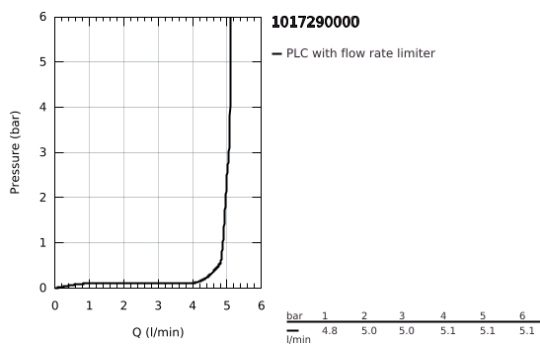

10 172 900 00 **GROHE CUBE0 SINGLE-LEVER BASIN MIXER 1/2" XL-SIZE**

PRODUCT DESCRIPTION

- Colour: chrome
- single hole installation
- for free-standing basins
- metal lever
- GROHE SilkMove 28 mm ceramic cartridge
- adjustable flow rate limiter
- with temperature limiter
- AquaCalibrator
- maximum flow rate (at 3 bar): 5 l/min
- GROHE AquaGuide adjustable mousseur
- FastFixation installation system
- smooth body
- flexible connection hoses

10 172 900 00 **GROHE CUBEO SINGLE-LEVER BASIN MIXER 1/2" XL-SIZE**

SPARE PARTS

- 1: Cubeo Lever (Spare part-nr. 1060130000)
 - 2: Cap (Spare part-nr. 46581000)
 - 3: retaining ring (Spare part-nr. 07419000)
 - 4: Cartridge (Spare part-nr. 46580000)
 - 5: Flow straightener (Spare part-nr. 46837000)
 - 6: escutcheon (Spare part-nr. 1060160000)
 - 7: Support plate (Spare part-nr. 05334000)
 - 8: Shank fastening assembly (Spare part-nr. 48384000)
 - 9: Waste set with push-open plug (Spare part-nr. 65807000)*
- * Optional accessories