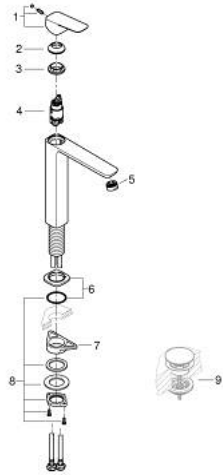

10 172 900 00 **GROHE CUBE0 SINGLE-LEVER BASIN MIXER 1/2" XL-SIZE**

PRODUCT DESCRIPTION

- Colour: chrome
- single hole installation
- for free-standing basins
- metal lever
- GROHE SilkMove 28 mm ceramic cartridge
- adjustable flow rate limiter
- with temperature limiter
- GROHE EcoJoy - less water, perfect flow
- maximum flow rate (at 3 bar): 5 l/min
- GROHE AquaGuide adjustable mousseur
- GROHE FastFixation installation system
- smooth body
- flexible connection hoses

10 172 900 00 **GROHE CUBEO SINGLE-LEVER BASIN MIXER 1/2" XL-SIZE**

SPARE PARTS

- 1: Cubeo Lever (Spare part-nr. 1060130000)
 - 2: Cap (Spare part-nr. 46581000)
 - 3: retaining ring (Spare part-nr. 07419000)
 - 4: Cartridge (Spare part-nr. 46580000)
 - 5: Flow straightener (Spare part-nr. 46837000)
 - 6: escutcheon (Spare part-nr. 1060160000)
 - 7: Support plate (Spare part-nr. 05334000)
 - 8: Shank fastening assembly (Spare part-nr. 48384000)
 - 9: Waste set with push-open plug (Spare part-nr. 65807000)*
- * Optional accessories