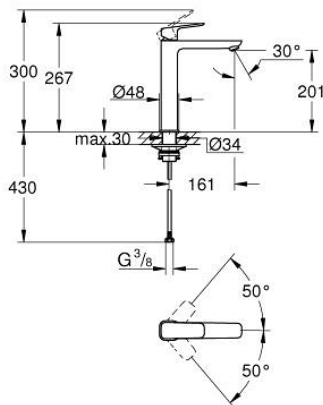

10 172 900 00 **GROHE CUBE0 SINGLE-LEVER BASIN MIXER 1/2" XL-SIZE**

PRODUCT DESCRIPTION

- Colour: chrome
- single hole installation
- for free-standing basins
- metal lever
- GROHE SilkMove 28 mm ceramic cartridge
- adjustable flow rate limiter
- with temperature limiter
- GROHE EcoJoy - less water, perfect flow
- maximum flow rate (at 3 bar): 5 l/min
- GROHE AquaGuide adjustable mousseur
- GROHE FastFixation installation system
- smooth body
- flexible connection hoses

10 172 900 00 **GROHE CUBEO SINGLE-LEVER BASIN MIXER 1/2" XL-SIZE**

SPARE PARTS

- 1: Cubeo Lever (Spare part-nr. 1060130000)
 - 2: Cap (Spare part-nr. 46581000)
 - 3: retaining ring (Spare part-nr. 07419000)
 - 4: Cartridge (Spare part-nr. 46580000)
 - 5: Flow straightener (Spare part-nr. 46837000)
 - 6: escutcheon (Spare part-nr. 1060160000)
 - 7: Support plate (Spare part-nr. 05334000)
 - 8: Shank fastening assembly (Spare part-nr. 48384000)
 - 9: Waste set with push-open plug (Spare part-nr. 65807000)*
- * Optional accessories