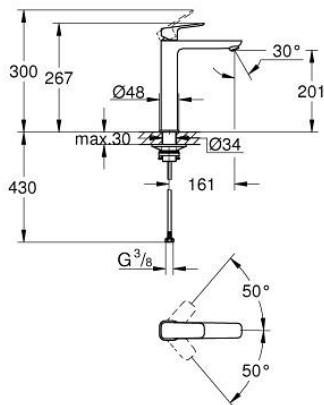

10 172 900 00 **GROHE CUBE0 SINGLE-LEVER BASIN MIXER 1/2" XL-SIZE**

PRODUCT DESCRIPTION

- Colour: chrome
- single hole installation
- for free-standing basins
- metal lever
- GROHE SilkMove 28 mm ceramic cartridge
- adjustable flow rate limiter
- with temperature limiter
- AquaCalibrator
- maximum flow rate (at 3 bar): 5 l/min
- GROHE AquaGuide adjustable mousseur
- FastFixation installation system
- smooth body
- flexible connection hoses

10 172 900 00 **GROHE CUBEO SINGLE-LEVER BASIN MIXER 1/2" XL-SIZE**

SPARE PARTS

- 1: Cubeo Lever (Spare part-nr. 1060130000)
 - 2: Cap (Spare part-nr. 46581000)
 - 3: retaining ring (Spare part-nr. 07419000)
 - 4: Cartridge (Spare part-nr. 46580000)
 - 5: Flow straightener (Spare part-nr. 46837000)
 - 6: escutcheon (Spare part-nr. 1060160000)
 - 7: Support plate (Spare part-nr. 05334000)
 - 8: Shank fastening assembly (Spare part-nr. 48384000)
 - 9: Waste set with push-open plug (Spare part-nr. 65807000)*
- * Optional accessories