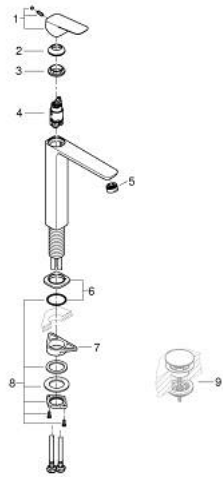

## 10 172 900 00 GROHE CUBE0 SINGLE-LEVER BASIN MIXER 1/2" XL-SIZE

### PRODUCT DESCRIPTION

- Tyc: Chrome
- single hole installation
- for free-standing basins
- metal lever
- GROHE SilkMove 28 mm ceramic cartridge
- adjustable flow rate limiter
- with temperature limiter
- AquaCalibrator
- maximum flow rate (at 3 bar): 5 l/min
- GROHE AquaGuide adjustable mousseur
- FastFixation installation system
- smooth body
- flexible connection hoses

10 172 900 00 **GROHE CUBEO SINGLE-LEVER BASIN MIXER 1/2" XL-SIZE**

**SPARE PARTS**

- 1: Cubeo Lever (Spare part-nr. 1060130000)
  - 2: Cap (Spare part-nr. 46581000)
  - 3: Fitting ring (Spare part-nr. 07419000)
  - 4: Cartridge (Spare part-nr. 46580000)
  - 5: Flow straightener (Spare part-nr. 46837000)
  - 6: escutcheon (Spare part-nr. 1060160000)
  - 7: Support plate (Spare part-nr. 05334000)
  - 8: Shank fastening assembly (Spare part-nr. 48384000)
  - 9: Waste set with push-open plug (Spare part-nr. 65807000)\*
- \* Optional accessories