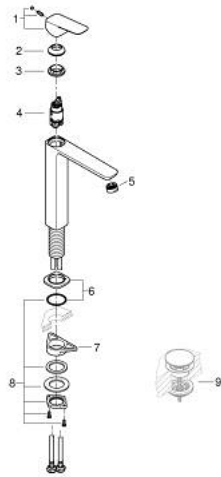

10 172 900 00 **GROHE CUBE0 SINGLE-LEVER BASIN MIXER 1/2"**
XL-SIZE

PRODUCT DESCRIPTION

- Tyc: Chrome
- single hole installation
- for free-standing basins
- metal lever
- GROHE SilkMove 28 mm ceramic cartridge
- adjustable flow rate limiter
- with temperature limiter
- GROHE EcoJoy - Less water, perfect flow
- maximum flow rate (at 3 bar): 5 l/min
- GROHE AquaGuide adjustable mousseur
- GROHE FastFixation installation system
- smooth body
- flexible connection hoses

10 172 900 00 **GROHE CUBEO SINGLE-LEVER BASIN MIXER 1/2"**
XL-SIZE

SPARE PARTS

- 1: Cubeo Lever (Spare part-nr. 1060130000)
 - 2: Cap (Spare part-nr. 46581000)
 - 3: Fitting ring (Spare part-nr. 07419000)
 - 4: Cartridge (Spare part-nr. 46580000)
 - 5: Flow straightener (Spare part-nr. 46837000)
 - 6: escutcheon (Spare part-nr. 1060160000)
 - 7: Support plate (Spare part-nr. 05334000)
 - 8: Shank fastening assembly (Spare part-nr. 48384000)
 - 9: Waste set with push-open plug (Spare part-nr. 65807000)*
- * Optional accessories