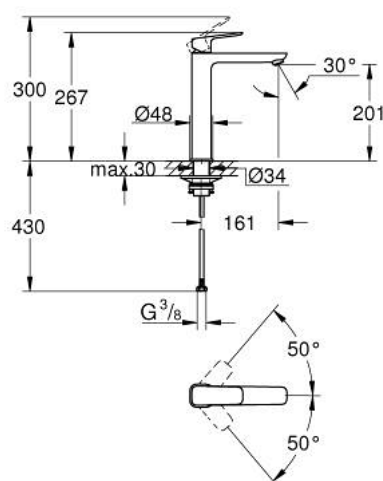

10 172 900 00 **GROHE CUBE0 SINGLE-LEVER BASIN MIXER 1/2"**
XL-SIZE

PRODUCT DESCRIPTION

- Tyc: Chrome
- single hole installation
- for free-standing basins
- metal lever
- GROHE SilkMove 28 mm ceramic cartridge
- adjustable flow rate limiter
- with temperature limiter
- GROHE EcoJoy - Less water, perfect flow
- maximum flow rate (at 3 bar): 5 l/min
- GROHE AquaGuide adjustable mousseur
- GROHE FastFixation installation system
- smooth body
- flexible connection hoses

10 172 900 00 **GROHE CUBEO SINGLE-LEVER BASIN MIXER 1/2"**
XL-SIZE

SPARE PARTS

- 1: Cubeo Lever (Spare part-nr. 1060130000)
 - 2: Cap (Spare part-nr. 46581000)
 - 3: Fitting ring (Spare part-nr. 07419000)
 - 4: Cartridge (Spare part-nr. 46580000)
 - 5: Flow straightener (Spare part-nr. 46837000)
 - 6: escutcheon (Spare part-nr. 1060160000)
 - 7: Support plate (Spare part-nr. 05334000)
 - 8: Shank fastening assembly (Spare part-nr. 48384000)
 - 9: Waste set with push-open plug (Spare part-nr. 65807000)*
- * Optional accessories