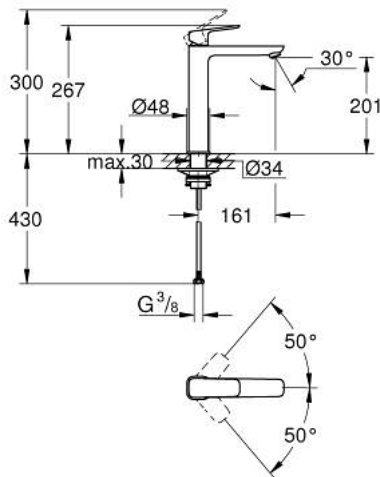

## 10 172 900 00 GROHE CUBE0 SINGLE-LEVER BASIN MIXER 1/2" XL-SIZE

### PRODUCT DESCRIPTION

- Tyc: Chrome
- single hole installation
- for free-standing basins
- metal lever
- GROHE SilkMove 28 mm ceramic cartridge
- adjustable flow rate limiter
- with temperature limiter
- AquaCalibrator
- maximum flow rate (at 3 bar): 5 l/min
- GROHE AquaGuide adjustable mousseur
- FastFixation installation system
- smooth body
- flexible connection hoses

10 172 900 00 **GROHE CUBEO SINGLE-LEVER BASIN MIXER 1/2" XL-SIZE**

**SPARE PARTS**

- 1: Cubeo Lever (Spare part-nr. 1060130000)
  - 2: Cap (Spare part-nr. 46581000)
  - 3: Fitting ring (Spare part-nr. 07419000)
  - 4: Cartridge (Spare part-nr. 46580000)
  - 5: Flow straightener (Spare part-nr. 46837000)
  - 6: escutcheon (Spare part-nr. 1060160000)
  - 7: Support plate (Spare part-nr. 05334000)
  - 8: Shank fastening assembly (Spare part-nr. 48384000)
  - 9: Waste set with push-open plug (Spare part-nr. 65807000)\*
- \* Optional accessories