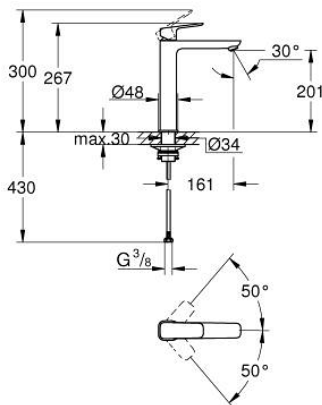

10 172 924 30 **GROHE CUBE0 SINGLE-LEVER BASIN MIXER 1/2" XL-SIZE**

PRODUCT DESCRIPTION

- Colour: matte black
- single hole installation
- for free-standing basins
- metal lever
- GROHE SilkMove 28 mm ceramic cartridge
- adjustable flow rate limiter
- with temperature limiter
- AquaCalibrator
- maximum flow rate (at 3 bar): 5 l/min
- GROHE AquaGuide adjustable mousseur
- FastFixation installation system
- smooth body
- flexible connection hoses

10 172 924 30 GROHE CUBEO SINGLE-LEVER BASIN MIXER 1/2" XL-SIZE

SPARE PARTS

- 1: Cubeo Lever (Spare part-nr. 1060132430)
 - 2: Cap (Spare part-nr. 465812430)
 - 3: retaining ring (Spare part-nr. 07419000)
 - 4: Cartridge (Spare part-nr. 46580000)
 - 5: Flow straightener (Spare part-nr. 468372430)
 - 6: escutcheon (Spare part-nr. 1060162430)
 - 7: Support plate (Spare part-nr. 05334000)
 - 8: Shank fastening assembly (Spare part-nr. 48384000)
 - 9: Waste set with push-open plug (Spare part-nr. 658072430)*
- * Optional accessories