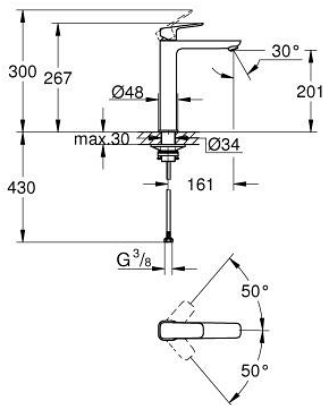

## 10 172 924 30 GROHE CUBE0 SINGLE-LEVER BASIN MIXER 1/2" XL-SIZE

### PRODUCT DESCRIPTION

- Colour: matte black
- single hole installation
- for free-standing basins
- metal lever
- GROHE SilkMove 28 mm ceramic cartridge
- adjustable flow rate limiter
- with temperature limiter
- GROHE EcoJoy - less water, perfect flow
- maximum flow rate (at 3 bar): 5 l/min
- GROHE AquaGuide adjustable mousseur
- GROHE FastFixation installation system
- smooth body
- flexible connection hoses

## 10 172 924 30 GROHE CUBEO SINGLE-LEVER BASIN MIXER 1/2" XL-SIZE

### SPARE PARTS

- 1: Cubeo Lever (Spare part-nr. 1060132430)
  - 2: Cap (Spare part-nr. 465812430)
  - 3: retaining ring (Spare part-nr. 07419000)
  - 4: Cartridge (Spare part-nr. 46580000)
  - 5: Flow straightener (Spare part-nr. 468372430)
  - 6: escutcheon (Spare part-nr. 1060162430)
  - 7: Support plate (Spare part-nr. 05334000)
  - 8: Shank fastening assembly (Spare part-nr. 48384000)
  - 9: Waste set with push-open plug (Spare part-nr. 658072430)\*
- \* Optional accessories