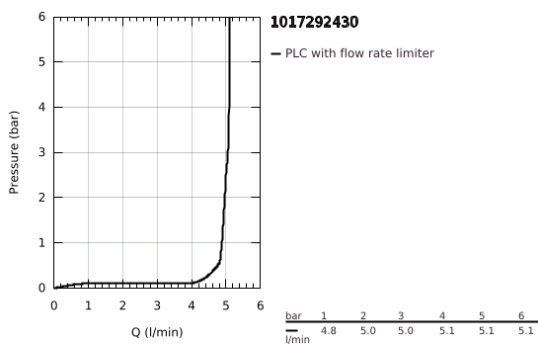

10 172 924 30 **GROHE CUBE0 SINGLE-LEVER BASIN MIXER 1/2" XL-SIZE**

PRODUCT DESCRIPTION

- Colour: matte black
- single hole installation
- for free-standing basins
- metal lever
- GROHE SilkMove 28 mm ceramic cartridge
- adjustable flow rate limiter
- with temperature limiter
- AquaCalibrator
- maximum flow rate (at 3 bar): 5 l/min
- GROHE AquaGuide adjustable mousseur
- FastFixation installation system
- smooth body
- flexible connection hoses

10 172 924 30 GROHE CUBEO SINGLE-LEVER BASIN MIXER 1/2" XL-SIZE

SPARE PARTS

- 1: Cubeo Lever (Spare part-nr. 1060132430)
 - 2: Cap (Spare part-nr. 465812430)
 - 3: retaining ring (Spare part-nr. 07419000)
 - 4: Cartridge (Spare part-nr. 46580000)
 - 5: Flow straightener (Spare part-nr. 468372430)
 - 6: escutcheon (Spare part-nr. 1060162430)
 - 7: Support plate (Spare part-nr. 05334000)
 - 8: Shank fastening assembly (Spare part-nr. 48384000)
 - 9: Waste set with push-open plug (Spare part-nr. 658072430)*
- * Optional accessories