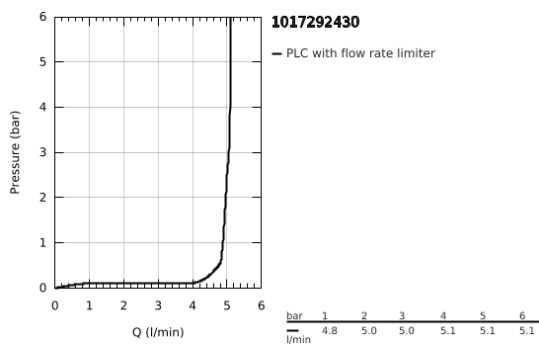

## 10 172 924 30 GROHE CUBE0 SINGLE-LEVER BASIN MIXER 1/2" XL-SIZE

### PRODUCT DESCRIPTION

- Colour: matte black
- single hole installation
- for free-standing basins
- metal lever
- GROHE SilkMove 28 mm ceramic cartridge
- adjustable flow rate limiter
- with temperature limiter
- GROHE EcoJoy - less water, perfect flow
- maximum flow rate (at 3 bar): 5 l/min
- GROHE AquaGuide adjustable mousseur
- GROHE FastFixation installation system
- smooth body
- flexible connection hoses

## 10 172 924 30 GROHE CUBEO SINGLE-LEVER BASIN MIXER 1/2" XL-SIZE