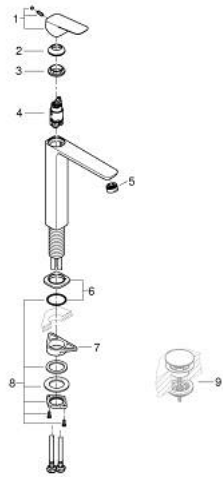

10 172 924 30 **GROHE CUBE0 SINGLE-LEVER BASIN MIXER 1/2" XL-SIZE**

PRODUCT DESCRIPTION

- Colour: matte black
- single hole installation
- for free-standing basins
- metal lever
- GROHE SilkMove 28 mm ceramic cartridge
- adjustable flow rate limiter
- with temperature limiter
- AquaCalibrator
- maximum flow rate (at 3 bar): 5 l/min
- GROHE AquaGuide adjustable mousseur
- FastFixation installation system
- smooth body
- flexible connection hoses

10 172 924 30 GROHE CUBEO SINGLE-LEVER BASIN MIXER 1/2" XL-SIZE

SPARE PARTS

- 1: Cubeo Lever (Spare part-nr. 1060132430)
 - 2: Cap (Spare part-nr. 465812430)
 - 3: retaining ring (Spare part-nr. 07419000)
 - 4: Cartridge (Spare part-nr. 46580000)
 - 5: Flow straightener (Spare part-nr. 468372430)
 - 6: escutcheon (Spare part-nr. 1060162430)
 - 7: Support plate (Spare part-nr. 05334000)
 - 8: Shank fastening assembly (Spare part-nr. 48384000)
 - 9: Waste set with push-open plug (Spare part-nr. 658072430)*
- * Optional accessories