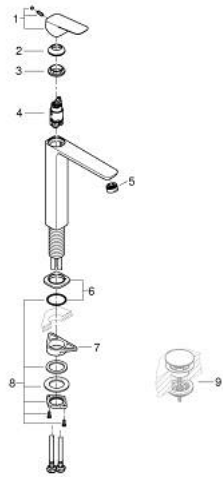

## 10 172 924 30 GROHE CUBE0 SINGLE-LEVER BASIN MIXER 1/2" XL-SIZE

### PRODUCT DESCRIPTION

- Colour: matte black
- single hole installation
- for free-standing basins
- metal lever
- GROHE SilkMove 28 mm ceramic cartridge
- adjustable flow rate limiter
- with temperature limiter
- GROHE EcoJoy - less water, perfect flow
- maximum flow rate (at 3 bar): 5 l/min
- GROHE AquaGuide adjustable mousseur
- GROHE FastFixation installation system
- smooth body
- flexible connection hoses

## 10 172 924 30 GROHE CUBEO SINGLE-LEVER BASIN MIXER 1/2" XL-SIZE

### SPARE PARTS

- 1: Cubeo Lever (Spare part-nr. 1060132430)
  - 2: Cap (Spare part-nr. 465812430)
  - 3: retaining ring (Spare part-nr. 07419000)
  - 4: Cartridge (Spare part-nr. 46580000)
  - 5: Flow straightener (Spare part-nr. 468372430)
  - 6: escutcheon (Spare part-nr. 1060162430)
  - 7: Support plate (Spare part-nr. 05334000)
  - 8: Shank fastening assembly (Spare part-nr. 48384000)
  - 9: Waste set with push-open plug (Spare part-nr. 658072430)\*
- \* Optional accessories