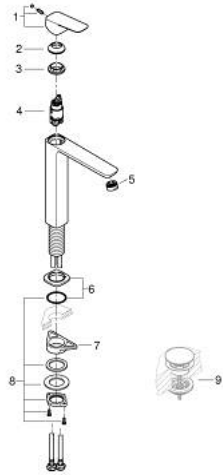

10 172 924 30 GROHE CUBE0 SINGLE-LEVER BASIN MIXER 1/2" XL-SIZE

PRODUCT DESCRIPTION

- Tyc: matte black
- single hole installation
- for free-standing basins
- metal lever
- GROHE SilkMove 28 mm ceramic cartridge
- adjustable flow rate limiter
- with temperature limiter
- AquaCalibrator
- maximum flow rate (at 3 bar): 5 l/min
- GROHE AquaGuide adjustable mousseur
- FastFixation installation system
- smooth body
- flexible connection hoses

10 172 924 30 GROHE CUBE0 SINGLE-LEVER BASIN MIXER 1/2" XL-SIZE

SPARE PARTS

- 1: Cubeo Lever (Spare part-nr. 1060132430)
 - 2: Cap (Spare part-nr. 465812430)
 - 3: Fitting ring (Spare part-nr. 07419000)
 - 4: Cartridge (Spare part-nr. 46580000)
 - 5: Flow straightener (Spare part-nr. 468372430)
 - 6: escutcheon (Spare part-nr. 1060162430)
 - 7: Support plate (Spare part-nr. 05334000)
 - 8: Shank fastening assembly (Spare part-nr. 48384000)
 - 9: Waste set with push-open plug (Spare part-nr. 658072430)*
- * Optional accessories