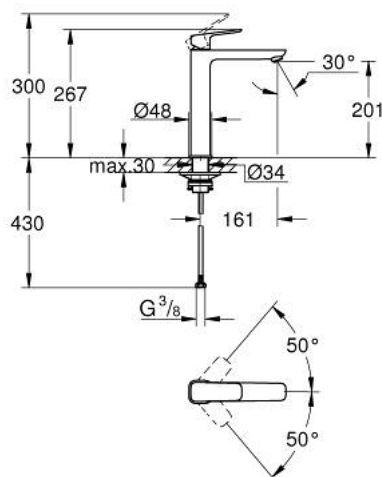

10 172 924 30 GROHE CUBE0 SINGLE-LEVER BASIN MIXER 1/2" XL-SIZE

PRODUCT DESCRIPTION

- Tyc: matte black
- single hole installation
- for free-standing basins
- metal lever
- GROHE SilkMove 28 mm ceramic cartridge
- adjustable flow rate limiter
- with temperature limiter
- AquaCalibrator
- maximum flow rate (at 3 bar): 5 l/min
- GROHE AquaGuide adjustable mousseur
- FastFixation installation system
- smooth body
- flexible connection hoses

10 172 924 30 GROHE CUBE0 SINGLE-LEVER BASIN MIXER 1/2" XL-SIZE

SPARE PARTS

- 1: Cubeo Lever (Spare part-nr. 1060132430)
 - 2: Cap (Spare part-nr. 465812430)
 - 3: Fitting ring (Spare part-nr. 07419000)
 - 4: Cartridge (Spare part-nr. 46580000)
 - 5: Flow straightener (Spare part-nr. 468372430)
 - 6: escutcheon (Spare part-nr. 1060162430)
 - 7: Support plate (Spare part-nr. 05334000)
 - 8: Shank fastening assembly (Spare part-nr. 48384000)
 - 9: Waste set with push-open plug (Spare part-nr. 658072430)*
- * Optional accessories