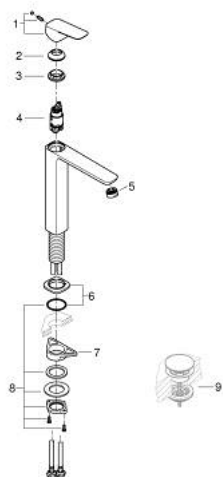

10 172 924 30 GROHE CUBE0 SINGLE-LEVER BASIN MIXER 1/2" XL-SIZE

PRODUCT DESCRIPTION

- Tyc: matte black
- single hole installation
- for free-standing basins
- metal lever
- GROHE SilkMove 28 mm ceramic cartridge
- adjustable flow rate limiter
- with temperature limiter
- GROHE EcoJoy - Less water, perfect flow
- maximum flow rate (at 3 bar): 5 l/min
- GROHE AquaGuide adjustable mousseur
- GROHE FastFixation installation system
- smooth body
- flexible connection hoses

10 172 924 30 **GROHE CUBEO SINGLE-LEVER BASIN MIXER 1/2"**
XL-SIZE

SPARE PARTS

- 1: Cubeo Lever (Spare part-nr. 1060132430)
 - 2: Cap (Spare part-nr. 465812430)
 - 3: Fitting ring (Spare part-nr. 07419000)
 - 4: Cartridge (Spare part-nr. 46580000)
 - 5: Flow straightener (Spare part-nr. 468372430)
 - 6: escutcheon (Spare part-nr. 1060162430)
 - 7: Support plate (Spare part-nr. 05334000)
 - 8: Shank fastening assembly (Spare part-nr. 48384000)
 - 9: Waste set with push-open plug (Spare part-nr. 658072430)*
- * Optional accessories