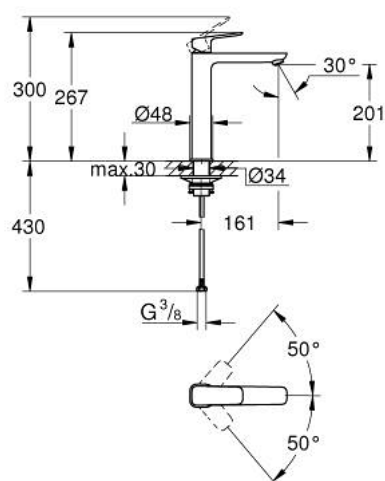

10 172 924 30 GROHE CUBE0 SINGLE-LEVER BASIN MIXER 1/2" XL-SIZE

PRODUCT DESCRIPTION

- Tyc: matte black
- single hole installation
- for free-standing basins
- metal lever
- GROHE SilkMove 28 mm ceramic cartridge
- adjustable flow rate limiter
- with temperature limiter
- GROHE EcoJoy - Less water, perfect flow
- maximum flow rate (at 3 bar): 5 l/min
- GROHE AquaGuide adjustable mousseur
- GROHE FastFixation installation system
- smooth body
- flexible connection hoses

10 172 924 30 **GROHE CUBEO SINGLE-LEVER BASIN MIXER 1/2"**
XL-SIZE

SPARE PARTS

- 1: Cubeo Lever (Spare part-nr. 1060132430)
 - 2: Cap (Spare part-nr. 465812430)
 - 3: Fitting ring (Spare part-nr. 07419000)
 - 4: Cartridge (Spare part-nr. 46580000)
 - 5: Flow straightener (Spare part-nr. 468372430)
 - 6: escutcheon (Spare part-nr. 1060162430)
 - 7: Support plate (Spare part-nr. 05334000)
 - 8: Shank fastening assembly (Spare part-nr. 48384000)
 - 9: Waste set with push-open plug (Spare part-nr. 658072430)*
- * Optional accessories