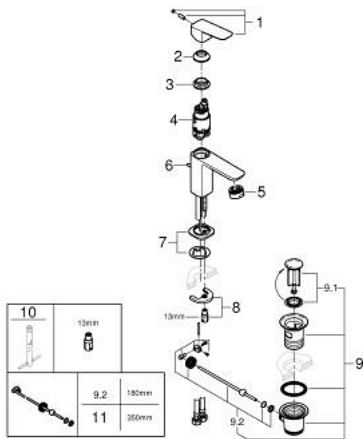

10 173 000 00 **GROHE CUBE0 BASIN MIXER 1/2"**
S-SIZE

PRODUCT DESCRIPTION

- Colour: chrome
- single hole installation
- metal lever
- GROHE SilkMove 28 mm ceramic cartridge
- EcoMode - cold water flow in mid-lever position saves energy
- adjustable flow rate limiter
- with temperature limiter
- GROHE LongLife finish
- GROHE EcoJoy - less water, perfect flow
- maximum flow rate (at 3 bar): 5 l/min
- GROHE FastFixation installation system
- pop-up waste set 1 1/4"
- flexible connection hoses

10 173 000 00 **GROHE CUBEO BASIN MIXER 1/2"**
S-SIZE

SPARE PARTS

- 1: Cubeo Lever (Spare part-nr. 1060180000)
 - 2: Cap (Spare part-nr. 46581000)
 - 3: retaining ring (Spare part-nr. 07419000)
 - 4: Cubeo Catridge (Spare part-nr. 1060179990)
 - 5: Mousseur (Spare part-nr. 48159000)
 - 6: Lift rod (Spare part-nr. 65936PD0)
 - 7: Cubeo Rosette (Spare part-nr. 1060150000)
 - 8: Shank mounting kit (Spare part-nr. 46249000)
 - 9: Waste set 1 1/4" (Spare part-nr. 28910000)
 - 9.1: Plug (Spare part-nr. 07182000)
 - 9.2: Eccentric rod (Spare part-nr. 07052000)
 - 10: Mounting wrench (Spare part-nr. 19017000)*
 - 11: Eccentric rod (Spare part-nr. 07341000)*
- * Optional accessories