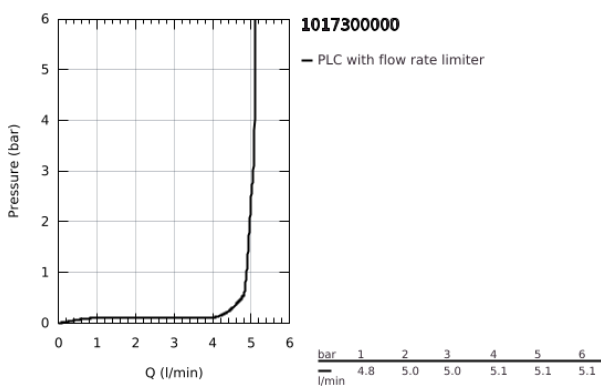

10 173 000 00 **GROHE CUBE0 BASIN MIXER 1/2"**
S-SIZE

PRODUCT DESCRIPTION

- Colour: chrome
- single hole installation
- metal lever
- GROHE SilkMove 28 mm ceramic cartridge
- EcoMode - cold water flow in mid-lever position saves energy
- adjustable flow rate limiter
- with temperature limiter
- GROHE LongLife finish
- GROHE EcoJoy - less water, perfect flow
- maximum flow rate (at 3 bar): 5 l/min
- GROHE FastFixation installation system
- pop-up waste set 1 1/4"
- flexible connection hoses

10 173 000 00 **GROHE CUBEO BASIN MIXER 1/2"**
S-SIZE

SPARE PARTS

- 1: Cubeo Lever (Spare part-nr. 1060180000)
 - 2: Cap (Spare part-nr. 46581000)
 - 3: retaining ring (Spare part-nr. 07419000)
 - 4: Cubeo Catridge (Spare part-nr. 1060179990)
 - 5: Mousseur (Spare part-nr. 48159000)
 - 6: Lift rod (Spare part-nr. 65936PD0)
 - 7: Cubeo Rosette (Spare part-nr. 1060150000)
 - 8: Shank mounting kit (Spare part-nr. 46249000)
 - 9: Waste set 1 1/4" (Spare part-nr. 28910000)
 - 9.1: Plug (Spare part-nr. 07182000)
 - 9.2: Eccentric rod (Spare part-nr. 07052000)
 - 10: Mounting wrench (Spare part-nr. 19017000)*
 - 11: Eccentric rod (Spare part-nr. 07341000)*
- * Optional accessories