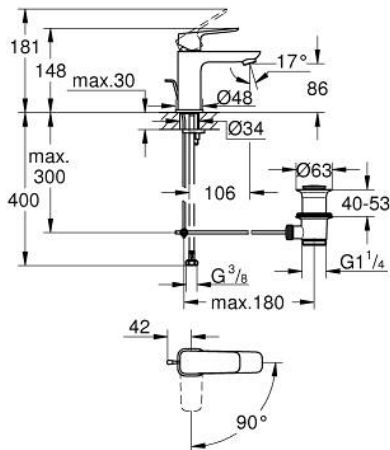

10 173 000 00 **GROHE CUBE0 BASIN MIXER 1/2"**
S-SIZE

PRODUCT DESCRIPTION

- Colour: chrome
- single hole installation
- metal lever
- GROHE SilkMove 28 mm ceramic cartridge
- EcoMode - cold water flow in mid-lever position saves energy
- adjustable flow rate limiter
- with temperature limiter
- GROHE LongLife finish
- GROHE EcoJoy - less water, perfect flow
- maximum flow rate (at 3 bar): 5 l/min
- GROHE FastFixation installation system
- pop-up waste set 1 1/4"
- flexible connection hoses

10 173 000 00 **GROHE CUBEO BASIN MIXER 1/2"**
S-SIZE

SPARE PARTS

- 1: Cubeo Lever (Spare part-nr. 1060180000)
 - 2: Cap (Spare part-nr. 46581000)
 - 3: retaining ring (Spare part-nr. 07419000)
 - 4: Cubeo Catridge (Spare part-nr. 1060179990)
 - 5: Mousseur (Spare part-nr. 48159000)
 - 6: Lift rod (Spare part-nr. 65936PD0)
 - 7: Cubeo Rosette (Spare part-nr. 1060150000)
 - 8: Shank mounting kit (Spare part-nr. 46249000)
 - 9: Waste set 1 1/4" (Spare part-nr. 28910000)
 - 9.1: Plug (Spare part-nr. 07182000)
 - 9.2: Eccentric rod (Spare part-nr. 07052000)
 - 10: Mounting wrench (Spare part-nr. 19017000)*
 - 11: Eccentric rod (Spare part-nr. 07341000)*
- * Optional accessories