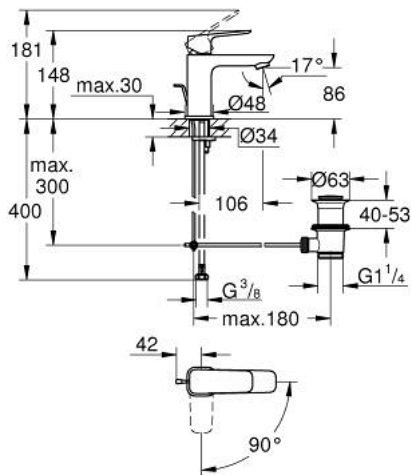

10 173 000 00 **GROHE CUBE BASIN MIXER 1/2"**  
**S-SIZE**

**PRODUCT DESCRIPTION**

- Tyc: Chrome
- single hole installation
- metal lever
- GROHE SilkMove 28 mm ceramic cartridge
- EcoMode - cold water flow in mid-lever position saves energy
- adjustable flow rate limiter
- with temperature limiter
- GROHE LongLife finish
- GROHE EcoJoy - Less water, perfect flow
- maximum flow rate (at 3 bar): 5 l/min
- GROHE FastFixation installation system
- pop-up waste set 1 1/4"
- flexible connection hoses

10 173 000 00 **GROHE CUBEO BASIN MIXER 1/2"**  
**S-SIZE**

**SPARE PARTS**

- 1: Cubeo Lever (Spare part-nr. 1060180000)
  - 2: Cap (Spare part-nr. 46581000)
  - 3: Fitting ring (Spare part-nr. 07419000)
  - 4: Cubeo Catridge (Spare part-nr. 1060179990)
  - 5: Mousseur (Spare part-nr. 48159000)
  - 6: Lift rod (Spare part-nr. 65936PD0)
  - 7: Cubeo Rosette (Spare part-nr. 1060150000)
  - 8: Shank mounting kit (Spare part-nr. 46249000)
  - 9: Waste set 1 1/4" (Spare part-nr. 28910000)
  - 9.1: Plug (Spare part-nr. 07182000)
  - 9.2: Eccentric rod (Spare part-nr. 07052000)
  - 10: Mounting wrench (Spare part-nr. 19017000)\*
  - 11: Eccentric rod (Spare part-nr. 07341000)\*
- \* Optional accessories