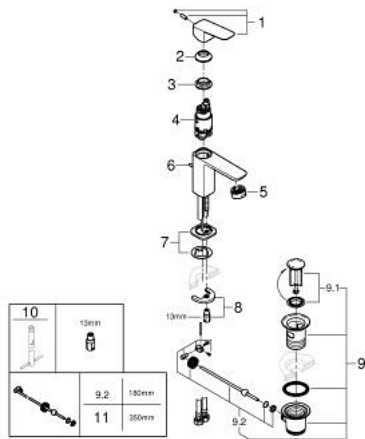

10 173 000 00 **GROHE CUBE BASIN MIXER 1/2"**  
**S-SIZE**

**PRODUCT DESCRIPTION**

- Tyc: Chrome
- single hole installation
- metal lever
- GROHE SilkMove 28 mm ceramic cartridge
- EcoMode - cold water flow in mid-lever position saves energy
- adjustable flow rate limiter
- with temperature limiter
- GROHE LongLife finish
- GROHE EcoJoy - Less water, perfect flow
- maximum flow rate (at 3 bar): 5 l/min
- GROHE FastFixation installation system
- pop-up waste set 1 1/4"
- flexible connection hoses

10 173 000 00 **GROHE CUBEO BASIN MIXER 1/2"**  
**S-SIZE**

**SPARE PARTS**

- 1: Cubeo Lever (Spare part-nr. 1060180000)
  - 2: Cap (Spare part-nr. 46581000)
  - 3: Fitting ring (Spare part-nr. 07419000)
  - 4: Cubeo Catridge (Spare part-nr. 1060179990)
  - 5: Mousseur (Spare part-nr. 48159000)
  - 6: Lift rod (Spare part-nr. 65936PD0)
  - 7: Cubeo Rosette (Spare part-nr. 1060150000)
  - 8: Shank mounting kit (Spare part-nr. 46249000)
  - 9: Waste set 1 1/4" (Spare part-nr. 28910000)
  - 9.1: Plug (Spare part-nr. 07182000)
  - 9.2: Eccentric rod (Spare part-nr. 07052000)
  - 10: Mounting wrench (Spare part-nr. 19017000)\*
  - 11: Eccentric rod (Spare part-nr. 07341000)\*
- \* Optional accessories