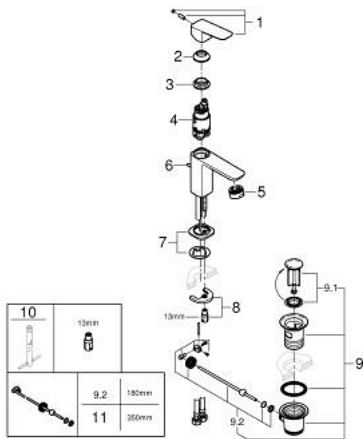

10 173 024 30 **GROHE CUBE BASIN MIXER 1/2"**  
**S-SIZE**

**PRODUCT DESCRIPTION**

- Tyc: matte black
- single hole installation
- metal lever
- GROHE SilkMove 28 mm ceramic cartridge
- EcoMode - cold water flow in mid-lever position saves energy
- adjustable flow rate limiter
- with temperature limiter
- GROHE EcoJoy - Less water, perfect flow
- maximum flow rate (at 3 bar): 5 l/min
- GROHE FastFixation installation system
- pop-up waste set 1 1/4"
- flexible connection hoses

10 173 024 30 **GROHE CUBEO BASIN MIXER 1/2"**  
**S-SIZE**

**SPARE PARTS**

- 1: lever (Spare part-nr. 1060182430)
- 2: Cap (Spare part-nr. 465812430)
- 3: Fitting ring (Spare part-nr. 07419000)
- 4: Cubeo Cartridge (Spare part-nr. 1060179990)
- 5: Mousseur (Spare part-nr. 481592430)
- 6: lift rod (Spare part-nr. 659362430)
- 7: Cubeo Rosette (Spare part-nr. 1060152430)
- 8: Shank mounting kit (Spare part-nr. 46249000)
- 9: Waste set 1 1/4" (Spare part-nr. 289102430)
- 9.1: Plug (Spare part-nr. 071822430)
- 9.2: Eccentric rod (Spare part-nr. 07052000)
- 10: Mounting wrench (Spare part-nr. 19017000)\*
- 11: Eccentric rod (Spare part-nr. 07341000)\*