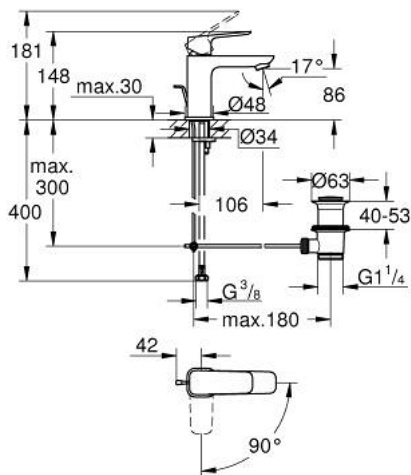

10 173 024 30 **GROHE CUBE BASIN MIXER 1/2"**  
**S-SIZE**

**PRODUCT DESCRIPTION**

- Tyc: matte black
- single hole installation
- metal lever
- GROHE SilkMove 28 mm ceramic cartridge
- EcoMode - cold water flow in mid-lever position saves energy
- adjustable flow rate limiter
- with temperature limiter
- GROHE EcoJoy - Less water, perfect flow
- maximum flow rate (at 3 bar): 5 l/min
- GROHE FastFixation installation system
- pop-up waste set 1 1/4"
- flexible connection hoses

10 173 024 30 **GROHE CUBEO BASIN MIXER 1/2"**  
**S-SIZE**

**SPARE PARTS**

- 1: lever (Spare part-nr. 1060182430)
- 2: Cap (Spare part-nr. 465812430)
- 3: Fitting ring (Spare part-nr. 07419000)
- 4: Cubeo Cartridge (Spare part-nr. 1060179990)
- 5: Mousseur (Spare part-nr. 481592430)
- 6: lift rod (Spare part-nr. 659362430)
- 7: Cubeo Rosette (Spare part-nr. 1060152430)
- 8: Shank mounting kit (Spare part-nr. 46249000)
- 9: Waste set 1 1/4" (Spare part-nr. 289102430)
- 9.1: Plug (Spare part-nr. 071822430)
- 9.2: Eccentric rod (Spare part-nr. 07052000)
- 10: Mounting wrench (Spare part-nr. 19017000)\*
- 11: Eccentric rod (Spare part-nr. 07341000)\*