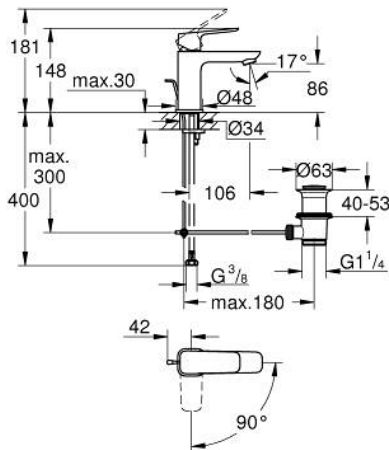

10 173 100 00 **GROHE CUBE0 BASIN MIXER 1/2"**  
**S-SIZE**

**PRODUCT DESCRIPTION**

- Colour: chrome
- single hole installation
- metal lever
- GROHE SilkMove 28 mm ceramic cartridge
- EcoMode - cold water flow in mid-lever position saves energy
- adjustable flow rate limiter
- with temperature limiter
- GROHE LongLife finish
- Low Flow Rate for exceptional efficiency
- maximum flow rate (at 3 bar): 3.5 l/min
- GROHE FastFixation installation system
- pop-up waste set 1 1/4"
- flexible connection hoses

10 173 100 00 **GROHE CUBEO BASIN MIXER 1/2"**  
**S-SIZE**

**SPARE PARTS**

- 1: Cubeo Lever (Spare part-nr. 1060180000)
  - 2: Cap (Spare part-nr. 46581000)
  - 3: retaining ring (Spare part-nr. 07419000)
  - 4: cartridge (Spare part-nr. 1150639990)
  - 5: Mousseur (Spare part-nr. 42604000)
  - 6: Lift rod (Spare part-nr. 65936PD0)
  - 7: Cubeo Rosette (Spare part-nr. 1060150000)
  - 8: Shank mounting kit (Spare part-nr. 46249000)
  - 9: Waste set 1 1/4" (Spare part-nr. 28910000)
  - 9.1: Plug (Spare part-nr. 07182000)
  - 9.2: Eccentric rod (Spare part-nr. 07052000)
  - 10: Mounting wrench (Spare part-nr. 19017000)\*
  - 11: Eccentric rod (Spare part-nr. 07341000)\*
- \* Optional accessories