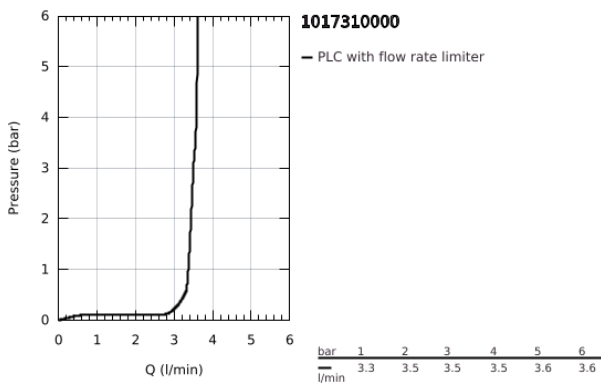

10 173 100 00 **GROHE CUBE0 BASIN MIXER 1/2"**  
**S-SIZE**

**PRODUCT DESCRIPTION**

- Colour: chrome
- single hole installation
- metal lever
- GROHE SilkMove 28 mm ceramic cartridge
- EcoMode - cold water flow in mid-lever position saves energy
- adjustable flow rate limiter
- with temperature limiter
- GROHE LongLife finish
- Low Flow Rate for exceptional efficiency
- maximum flow rate (at 3 bar): 3.5 l/min
- GROHE FastFixation installation system
- pop-up waste set 1 1/4"
- flexible connection hoses

10 173 100 00 **GROHE CUBEO BASIN MIXER 1/2"**  
**S-SIZE**

**SPARE PARTS**

- 1: Cubeo Lever (Spare part-nr. 1060180000)
  - 2: Cap (Spare part-nr. 46581000)
  - 3: retaining ring (Spare part-nr. 07419000)
  - 4: cartridge (Spare part-nr. 1150639990)
  - 5: Mousseur (Spare part-nr. 42604000)
  - 6: Lift rod (Spare part-nr. 65936PD0)
  - 7: Cubeo Rosette (Spare part-nr. 1060150000)
  - 8: Shank mounting kit (Spare part-nr. 46249000)
  - 9: Waste set 1 1/4" (Spare part-nr. 28910000)
  - 9.1: Plug (Spare part-nr. 07182000)
  - 9.2: Eccentric rod (Spare part-nr. 07052000)
  - 10: Mounting wrench (Spare part-nr. 19017000)\*
  - 11: Eccentric rod (Spare part-nr. 07341000)\*
- \* Optional accessories