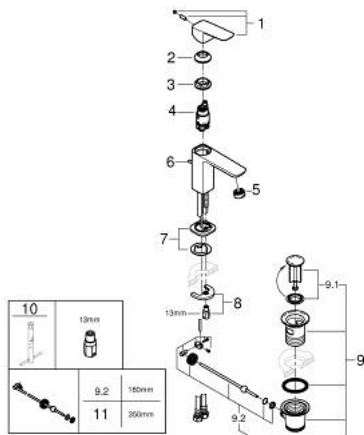

10 173 100 00 **GROHE CUBE0 BASIN MIXER 1/2"**  
**S-SIZE**

**PRODUCT DESCRIPTION**

- Colour: chrome
- single hole installation
- metal lever
- GROHE SilkMove 28 mm ceramic cartridge
- EcoMode - cold water flow in mid-lever position saves energy
- adjustable flow rate limiter
- with temperature limiter
- GROHE LongLife finish
- Low Flow Rate for exceptional efficiency
- maximum flow rate (at 3 bar): 3.5 l/min
- GROHE FastFixation installation system
- pop-up waste set 1 1/4"
- flexible connection hoses

10 173 100 00 **GROHE CUBEO BASIN MIXER 1/2"**  
**S-SIZE**

**SPARE PARTS**

- 1: Cubeo Lever (Spare part-nr. 1060180000)
  - 2: Cap (Spare part-nr. 46581000)
  - 3: retaining ring (Spare part-nr. 07419000)
  - 4: cartridge (Spare part-nr. 1150639990)
  - 5: Mousseur (Spare part-nr. 42604000)
  - 6: Lift rod (Spare part-nr. 65936PD0)
  - 7: Cubeo Rosette (Spare part-nr. 1060150000)
  - 8: Shank mounting kit (Spare part-nr. 46249000)
  - 9: Waste set 1 1/4" (Spare part-nr. 28910000)
  - 9.1: Plug (Spare part-nr. 07182000)
  - 9.2: Eccentric rod (Spare part-nr. 07052000)
  - 10: Mounting wrench (Spare part-nr. 19017000)\*
  - 11: Eccentric rod (Spare part-nr. 07341000)\*
- \* Optional accessories