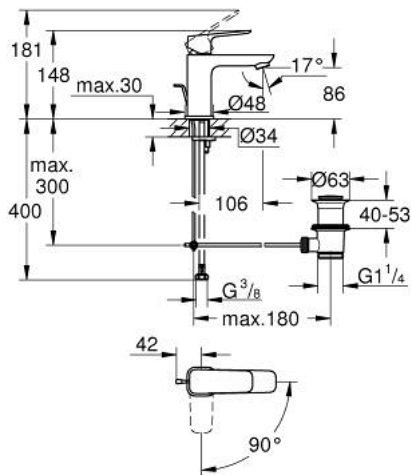

10 173 100 00 **GROHE CUBE BASIN MIXER 1/2"**
S-SIZE

PRODUCT DESCRIPTION

- Tyc: Chrome
- single hole installation
- metal lever
- GROHE SilkMove 28 mm ceramic cartridge
- EcoMode - cold water flow in mid-lever position saves energy
- adjustable flow rate limiter
- with temperature limiter
- GROHE LongLife finish
- Low Flow Rate for exceptional efficiency
- maximum flow rate (at 3 bar): 3.5 l/min
- GROHE FastFixation installation system
- pop-up waste set 1 1/4"
- flexible connection hoses

10 173 100 00 **GROHE CUBEO BASIN MIXER 1/2"**
S-SIZE

SPARE PARTS

- 1: Cubeo Lever (Spare part-nr. 1060180000)
 - 2: Cap (Spare part-nr. 46581000)
 - 3: Fitting ring (Spare part-nr. 07419000)
 - 4: cartridge (Spare part-nr. 1150639990)
 - 5: Mousseur (Spare part-nr. 42604000)
 - 6: Lift rod (Spare part-nr. 65936PD0)
 - 7: Cubeo Rosette (Spare part-nr. 1060150000)
 - 8: Shank mounting kit (Spare part-nr. 46249000)
 - 9: Waste set 1 1/4" (Spare part-nr. 28910000)
 - 9.1: Plug (Spare part-nr. 07182000)
 - 9.2: Eccentric rod (Spare part-nr. 07052000)
 - 10: Mounting wrench (Spare part-nr. 19017000)*
 - 11: Eccentric rod (Spare part-nr. 07341000)*
- * Optional accessories