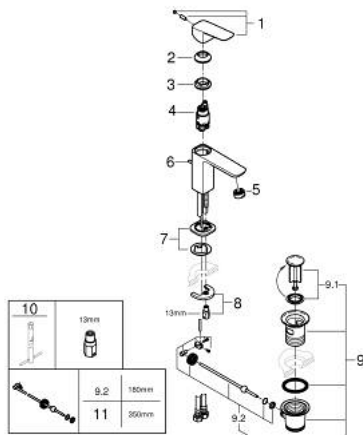

10 173 100 00 **GROHE CUBE BASIN MIXER 1/2"**
S-SIZE

PRODUCT DESCRIPTION

- Tyc: Chrome
- single hole installation
- metal lever
- GROHE SilkMove 28 mm ceramic cartridge
- EcoMode - cold water flow in mid-lever position saves energy
- adjustable flow rate limiter
- with temperature limiter
- GROHE LongLife finish
- Low Flow Rate for exceptional efficiency
- maximum flow rate (at 3 bar): 3.5 l/min
- GROHE FastFixation installation system
- pop-up waste set 1 1/4"
- flexible connection hoses

10 173 100 00 **GROHE CUBEO BASIN MIXER 1/2"**
S-SIZE

SPARE PARTS

- 1: Cubeo Lever (Spare part-nr. 1060180000)
 - 2: Cap (Spare part-nr. 46581000)
 - 3: Fitting ring (Spare part-nr. 07419000)
 - 4: cartridge (Spare part-nr. 1150639990)
 - 5: Mousseur (Spare part-nr. 42604000)
 - 6: Lift rod (Spare part-nr. 65936PD0)
 - 7: Cubeo Rosette (Spare part-nr. 1060150000)
 - 8: Shank mounting kit (Spare part-nr. 46249000)
 - 9: Waste set 1 1/4" (Spare part-nr. 28910000)
 - 9.1: Plug (Spare part-nr. 07182000)
 - 9.2: Eccentric rod (Spare part-nr. 07052000)
 - 10: Mounting wrench (Spare part-nr. 19017000)*
 - 11: Eccentric rod (Spare part-nr. 07341000)*
- * Optional accessories