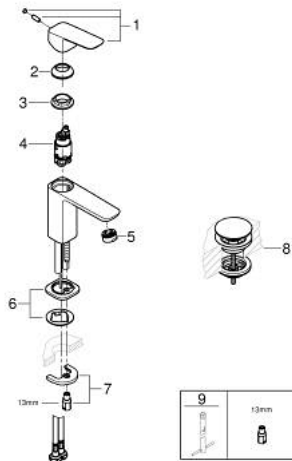

10 173 200 00 **GROHE CUBE0 BASIN MIXER 1/2"**
S-SIZE

PRODUCT DESCRIPTION

- Colour: chrome
- single hole installation
- metal lever
- GROHE SilkMove 28 mm ceramic cartridge
- OpenCold - cold water flow in mid-lever position
- adjustable flow rate limiter
- with temperature limiter
- GROHE LongLife finish
- AquaCalibrator
- maximum flow rate (at 3 bar): 5 l/min
- FastFixation installation system
- smooth body with push-open waste set 1 1/4"
- flexible connection hoses

10 173 200 00 **GROHE CUBEO BASIN MIXER 1/2"**
S-SIZE

SPARE PARTS

- 1: Cubeo Lever (Spare part-nr. 1060180000)
 - 2: Cap (Spare part-nr. 46581000)
 - 3: retaining ring (Spare part-nr. 07419000)
 - 4: Cubeo Cartridge (Spare part-nr. 1060179990)
 - 5: Mousseur (Spare part-nr. 48159000)
 - 6: Cubeo Rosette (Spare part-nr. 1060150000)
 - 7: Shank mounting kit (Spare part-nr. 46249000)
 - 8: Waste set with push-open plug (Spare part-nr. 65807000)
 - 9: Mounting wrench (Spare part-nr. 19017000)*
- * Optional accessories