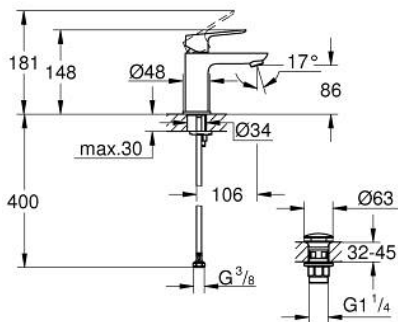

10 173 200 00 **GROHE CUBE0 BASIN MIXER 1/2"**
S-SIZE

PRODUCT DESCRIPTION

- Colour: chrome
- single hole installation
- metal lever
- GROHE SilkMove 28 mm ceramic cartridge
- OpenCold - cold water flow in mid-lever position
- adjustable flow rate limiter
- with temperature limiter
- GROHE LongLife finish
- AquaCalibrator
- maximum flow rate (at 3 bar): 5 l/min
- FastFixation installation system
- smooth body with push-open waste set 1 1/4"
- flexible connection hoses

10 173 200 00 **GROHE CUBEO BASIN MIXER 1/2"**
S-SIZE

SPARE PARTS

- 1: Cubeo Lever (Spare part-nr. 1060180000)
 - 2: Cap (Spare part-nr. 46581000)
 - 3: retaining ring (Spare part-nr. 07419000)
 - 4: Cubeo Cartridge (Spare part-nr. 1060179990)
 - 5: Mousseur (Spare part-nr. 48159000)
 - 6: Cubeo Rosette (Spare part-nr. 1060150000)
 - 7: Shank mounting kit (Spare part-nr. 46249000)
 - 8: Waste set with push-open plug (Spare part-nr. 65807000)
 - 9: Mounting wrench (Spare part-nr. 19017000)*
- * Optional accessories