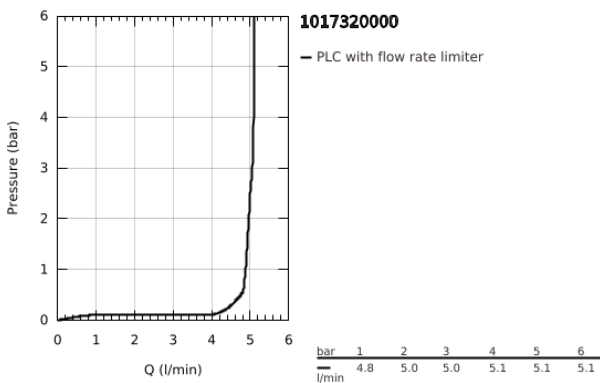

10 173 200 00 **GROHE CUBE0 BASIN MIXER 1/2"**
S-SIZE

PRODUCT DESCRIPTION

- Colour: chrome
- single hole installation
- metal lever
- GROHE SilkMove 28 mm ceramic cartridge
- OpenCold - cold water flow in mid-lever position
- adjustable flow rate limiter
- with temperature limiter
- GROHE LongLife finish
- AquaCalibrator
- maximum flow rate (at 3 bar): 5 l/min
- FastFixation installation system
- smooth body with push-open waste set 1 1/4"
- flexible connection hoses

10 173 200 00 **GROHE CUBEO BASIN MIXER 1/2"**
S-SIZE

SPARE PARTS

- 1: Cubeo Lever (Spare part-nr. 1060180000)
 - 2: Cap (Spare part-nr. 46581000)
 - 3: retaining ring (Spare part-nr. 07419000)
 - 4: Cubeo Cartridge (Spare part-nr. 1060179990)
 - 5: Mousseur (Spare part-nr. 48159000)
 - 6: Cubeo Rosette (Spare part-nr. 1060150000)
 - 7: Shank mounting kit (Spare part-nr. 46249000)
 - 8: Waste set with push-open plug (Spare part-nr. 65807000)
 - 9: Mounting wrench (Spare part-nr. 19017000)*
- * Optional accessories