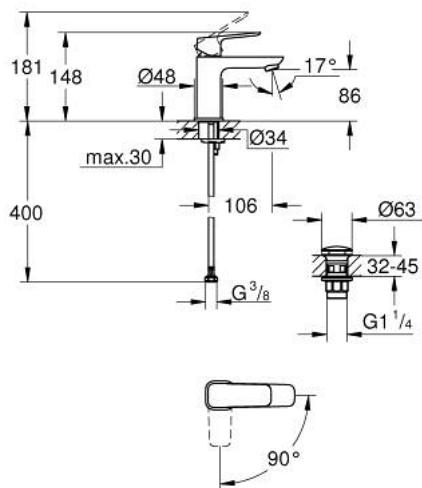

10 173 200 00 **GROHE CUBE BASIN MIXER 1/2"**
S-SIZE

PRODUCT DESCRIPTION

- Tyc: Chrome
- single hole installation
- metal lever
- GROHE SilkMove 28 mm ceramic cartridge
- OpenCold - cold water flow in mid-lever position
- adjustable flow rate limiter
- with temperature limiter
- GROHE LongLife finish
- AquaCalibrator
- maximum flow rate (at 3 bar): 5 l/min
- FastFixation installation system
- smooth body with push-open waste set 1 1/4"
- flexible connection hoses

10 173 200 00 **GROHE CUBEO BASIN MIXER 1/2"**
S-SIZE

SPARE PARTS

- 1: Cubeo Lever (Spare part-nr. 1060180000)
 - 2: Cap (Spare part-nr. 46581000)
 - 3: Fitting ring (Spare part-nr. 07419000)
 - 4: Cubeo Cartridge (Spare part-nr. 1060179990)
 - 5: Mousseur (Spare part-nr. 48159000)
 - 6: Cubeo Rosette (Spare part-nr. 1060150000)
 - 7: Shank mounting kit (Spare part-nr. 46249000)
 - 8: Waste set with push-open plug (Spare part-nr. 65807000)
 - 9: Mounting wrench (Spare part-nr. 19017000)*
- * Optional accessories