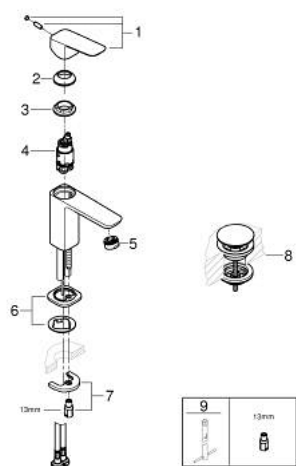

10 173 200 00 **GROHE CUBE BASIN MIXER 1/2"**
S-SIZE

PRODUCT DESCRIPTION

- Tyc: Chrome
- single hole installation
- metal lever
- GROHE SilkMove 28 mm ceramic cartridge
- OpenCold - cold water flow in mid-lever position
- adjustable flow rate limiter
- with temperature limiter
- GROHE LongLife finish
- AquaCalibrator
- maximum flow rate (at 3 bar): 5 l/min
- FastFixation installation system
- smooth body with push-open waste set 1 1/4"
- flexible connection hoses

10 173 200 00 **GROHE CUBEO BASIN MIXER 1/2"**
S-SIZE

SPARE PARTS

- 1: Cubeo Lever (Spare part-nr. 1060180000)
 - 2: Cap (Spare part-nr. 46581000)
 - 3: Fitting ring (Spare part-nr. 07419000)
 - 4: Cubeo Cartridge (Spare part-nr. 1060179990)
 - 5: Mousseur (Spare part-nr. 48159000)
 - 6: Cubeo Rosette (Spare part-nr. 1060150000)
 - 7: Shank mounting kit (Spare part-nr. 46249000)
 - 8: Waste set with push-open plug (Spare part-nr. 65807000)
 - 9: Mounting wrench (Spare part-nr. 19017000)*
- * Optional accessories