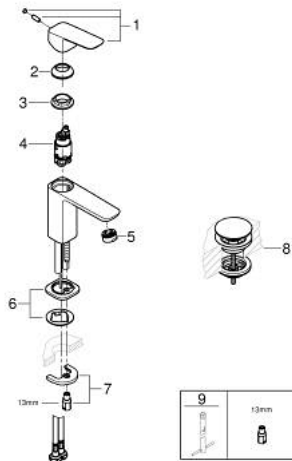

10 173 200 00 **GROHE CUBEO BASIN MIXER 1/2"**
S-SIZE

SPARE PARTS

- 1: Cubeo Lever (Spare part-nr. 1060180000)
 - 2: Cap (Spare part-nr. 46581000)
 - 3: Fitting ring (Spare part-nr. 07419000)
 - 4: Cubeo Cartridge (Spare part-nr. 1060179990)
 - 5: Mousseur (Spare part-nr. 48159000)
 - 6: Cubeo Rosette (Spare part-nr. 1060150000)
 - 7: Shank mounting kit (Spare part-nr. 46249000)
 - 8: Waste set with push-open plug (Spare part-nr. 65807000)
 - 9: Mounting wrench (Spare part-nr. 19017000)*
- * Optional accessories