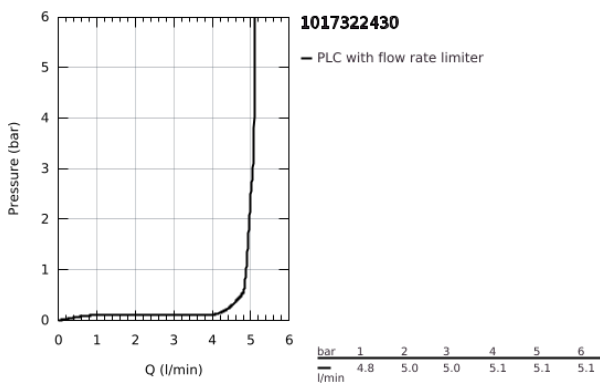

10 173 224 30 **GROHE CUBE0 BASIN MIXER 1/2"**  
**S-SIZE**

**PRODUCT DESCRIPTION**

- Colour: matte black
- single hole installation
- metal lever
- GROHE SilkMove 28 mm ceramic cartridge
- EcoMode - cold water flow in mid-lever position saves energy
- adjustable flow rate limiter
- with temperature limiter
- GROHE EcoJoy - less water, perfect flow
- maximum flow rate (at 3 bar): 5 l/min
- GROHE FastFixation installation system
- smooth body with push-open waste set 1 1/4"
- flexible connection hoses

## 10 173 224 30 GROHE CUBE0 BASIN MIXER 1/2" S-SIZE