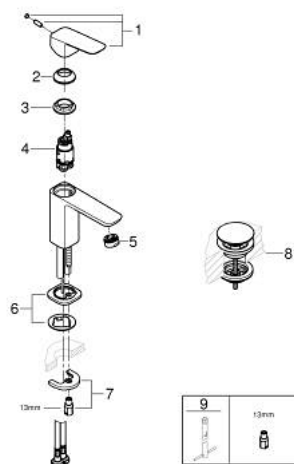

10 173 224 30 **GROHE CUBE0 BASIN MIXER 1/2"**  
**S-SIZE**

**PRODUCT DESCRIPTION**

- Colour: matte black
- single hole installation
- metal lever
- GROHE SilkMove 28 mm ceramic cartridge
- OpenCold - cold water flow in mid-lever position
- adjustable flow rate limiter
- with temperature limiter
- AquaCalibrator
- maximum flow rate (at 3 bar): 5 l/min
- FastFixation installation system
- smooth body with push-open waste set 1 1/4"
- flexible connection hoses

## 10 173 224 30 GROHE CUBEO BASIN MIXER 1/2" S-SIZE

### SPARE PARTS

- 1: lever (Spare part-nr. 1060182430)
  - 2: Cap (Spare part-nr. 465812430)
  - 3: retaining ring (Spare part-nr. 07419000)
  - 4: Cubeo Cartridge (Spare part-nr. 1060179990)
  - 5: Mousseur (Spare part-nr. 481592430)
  - 6: Cubeo Rosette (Spare part-nr. 1060152430)
  - 7: Shank mounting kit (Spare part-nr. 46249000)
  - 8: Waste set with push-open plug (Spare part-nr. 658072430)
  - 9: Mounting wrench (Spare part-nr. 19017000)\*
- \* Optional accessories