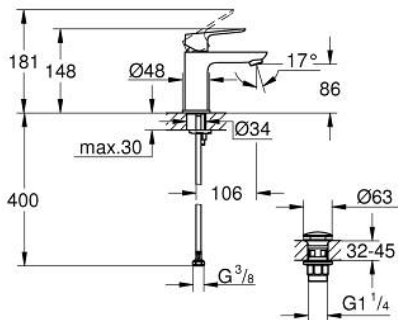

10 173 224 30 **GROHE CUBE0 BASIN MIXER 1/2"**  
**S-SIZE**

**PRODUCT DESCRIPTION**

- Colour: matte black
- single hole installation
- metal lever
- GROHE SilkMove 28 mm ceramic cartridge
- EcoMode - cold water flow in mid-lever position saves energy
- adjustable flow rate limiter
- with temperature limiter
- GROHE EcoJoy - less water, perfect flow
- maximum flow rate (at 3 bar): 5 l/min
- GROHE FastFixation installation system
- smooth body with push-open waste set 1 1/4"
- flexible connection hoses

## 10 173 224 30 GROHE CUBE0 BASIN MIXER 1/2" S-SIZE

### SPARE PARTS

- 1: lever (Spare part-nr. 1060182430)
  - 2: Cap (Spare part-nr. 465812430)
  - 3: retaining ring (Spare part-nr. 07419000)
  - 4: Cubeo Cartridge (Spare part-nr. 1060179990)
  - 5: Mousseur (Spare part-nr. 481592430)
  - 6: Cubeo Rosette (Spare part-nr. 1060152430)
  - 7: Shank mounting kit (Spare part-nr. 46249000)
  - 8: Waste set with push-open plug (Spare part-nr. 658072430)
  - 9: Mounting wrench (Spare part-nr. 19017000)\*
- \* Optional accessories