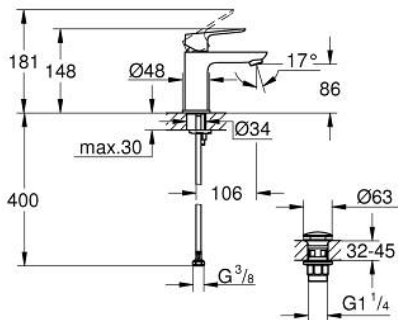

10 173 224 30 **GROHE CUBE0 BASIN MIXER 1/2"**  
**S-SIZE**

**PRODUCT DESCRIPTION**

- Colour: matte black
- single hole installation
- metal lever
- GROHE SilkMove 28 mm ceramic cartridge
- OpenCold - cold water flow in mid-lever position
- adjustable flow rate limiter
- with temperature limiter
- AquaCalibrator
- maximum flow rate (at 3 bar): 5 l/min
- FastFixation installation system
- smooth body with push-open waste set 1 1/4"
- flexible connection hoses

## 10 173 224 30 GROHE CUBEO BASIN MIXER 1/2" S-SIZE

### SPARE PARTS

- 1: lever (Spare part-nr. 1060182430)
  - 2: Cap (Spare part-nr. 465812430)
  - 3: retaining ring (Spare part-nr. 07419000)
  - 4: Cubeo Cartridge (Spare part-nr. 1060179990)
  - 5: Mousseur (Spare part-nr. 481592430)
  - 6: Cubeo Rosette (Spare part-nr. 1060152430)
  - 7: Shank mounting kit (Spare part-nr. 46249000)
  - 8: Waste set with push-open plug (Spare part-nr. 658072430)
  - 9: Mounting wrench (Spare part-nr. 19017000)\*
- \* Optional accessories