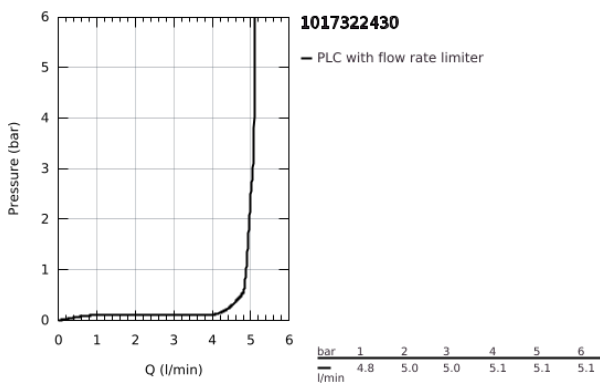

10 173 224 30 **GROHE CUBE0 BASIN MIXER 1/2"**  
**S-SIZE**

**PRODUCT DESCRIPTION**

- Colour: matte black
- single hole installation
- metal lever
- GROHE SilkMove 28 mm ceramic cartridge
- OpenCold - cold water flow in mid-lever position
- adjustable flow rate limiter
- with temperature limiter
- AquaCalibrator
- maximum flow rate (at 3 bar): 5 l/min
- FastFixation installation system
- smooth body with push-open waste set 1 1/4"
- flexible connection hoses

## 10 173 224 30 GROHE CUBEO BASIN MIXER 1/2" S-SIZE