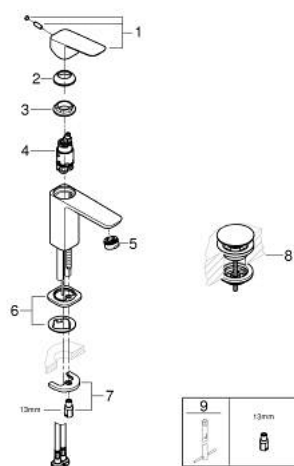

10 173 224 30 **GROHE CUBE0 BASIN MIXER 1/2"**  
**S-SIZE**

**PRODUCT DESCRIPTION**

- Colour: matte black
- single hole installation
- metal lever
- GROHE SilkMove 28 mm ceramic cartridge
- EcoMode - cold water flow in mid-lever position saves energy
- adjustable flow rate limiter
- with temperature limiter
- GROHE EcoJoy - less water, perfect flow
- maximum flow rate (at 3 bar): 5 l/min
- GROHE FastFixation installation system
- smooth body with push-open waste set 1 1/4"
- flexible connection hoses

## 10 173 224 30 GROHE CUBE0 BASIN MIXER 1/2" S-SIZE

### SPARE PARTS

- 1: lever (Spare part-nr. 1060182430)
  - 2: Cap (Spare part-nr. 465812430)
  - 3: retaining ring (Spare part-nr. 07419000)
  - 4: Cubeo Cartridge (Spare part-nr. 1060179990)
  - 5: Mousseur (Spare part-nr. 481592430)
  - 6: Cubeo Rosette (Spare part-nr. 1060152430)
  - 7: Shank mounting kit (Spare part-nr. 46249000)
  - 8: Waste set with push-open plug (Spare part-nr. 658072430)
  - 9: Mounting wrench (Spare part-nr. 19017000)\*
- \* Optional accessories