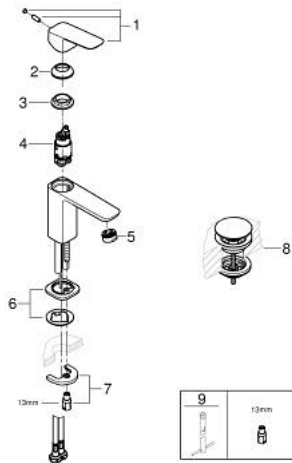

10 173 224 30 GROHE CUBE BASIN MIXER 1/2" S-SIZE

PRODUCT DESCRIPTION

- Tyc: matte black
- single hole installation
- metal lever
- GROHE SilkMove 28 mm ceramic cartridge
- EcoMode - cold water flow in mid-lever position saves energy
- adjustable flow rate limiter
- with temperature limiter
- GROHE EcoJoy - Less water, perfect flow
- maximum flow rate (at 3 bar): 5 l/min
- GROHE FastFixation installation system
- smooth body with push-open waste set 1 1/4"
- flexible connection hoses

10 173 224 30 GROHE CUBE0 BASIN MIXER 1/2" S-SIZE

SPARE PARTS

- 1: lever (Spare part-nr. 1060182430)
 - 2: Cap (Spare part-nr. 465812430)
 - 3: Fitting ring (Spare part-nr. 07419000)
 - 4: Cubeo Cartridge (Spare part-nr. 1060179990)
 - 5: Mousseur (Spare part-nr. 481592430)
 - 6: Cubeo Rosette (Spare part-nr. 1060152430)
 - 7: Shank mounting kit (Spare part-nr. 46249000)
 - 8: Waste set with push-open plug (Spare part-nr. 658072430)
 - 9: Mounting wrench (Spare part-nr. 19017000)*
- * Optional accessories