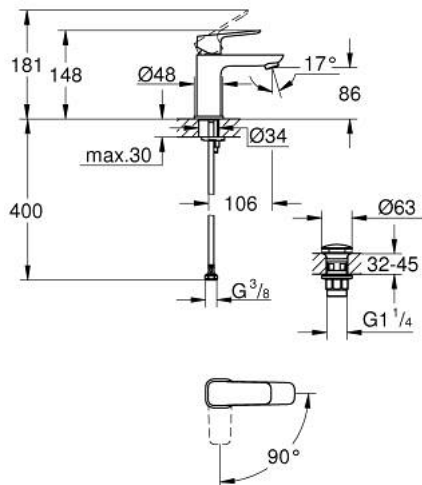

10 173 224 30 GROHE CUBE BASIN MIXER 1/2" S-SIZE

PRODUCT DESCRIPTION

- Tyc: matte black
- single hole installation
- metal lever
- GROHE SilkMove 28 mm ceramic cartridge
- EcoMode - cold water flow in mid-lever position saves energy
- adjustable flow rate limiter
- with temperature limiter
- GROHE EcoJoy - Less water, perfect flow
- maximum flow rate (at 3 bar): 5 l/min
- GROHE FastFixation installation system
- smooth body with push-open waste set 1 1/4"
- flexible connection hoses

10 173 224 30 GROHE CUBE0 BASIN MIXER 1/2" S-SIZE

SPARE PARTS

- 1: lever (Spare part-nr. 1060182430)
 - 2: Cap (Spare part-nr. 465812430)
 - 3: Fitting ring (Spare part-nr. 07419000)
 - 4: Cubeo Cartridge (Spare part-nr. 1060179990)
 - 5: Mousseur (Spare part-nr. 481592430)
 - 6: Cubeo Rosette (Spare part-nr. 1060152430)
 - 7: Shank mounting kit (Spare part-nr. 46249000)
 - 8: Waste set with push-open plug (Spare part-nr. 658072430)
 - 9: Mounting wrench (Spare part-nr. 19017000)*
- * Optional accessories