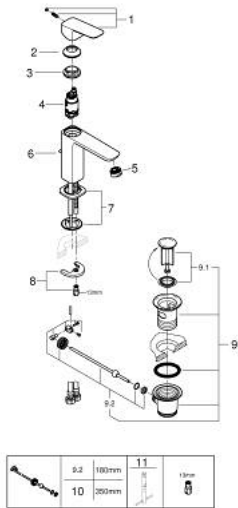

10 174 900 00 **GROHE CUBE0 BASIN MIXER 1/2"**
M-SIZE

PRODUCT DESCRIPTION

- Colour: chrome
- single hole installation
- metal lever
- GROHE SilkMove 28 mm ceramic cartridge
- adjustable flow rate limiter
- with temperature limiter
- AquaCalibrator
- maximum flow rate (at 3 bar): 5 l/min
- FastFixation installation system
- pop-up waste set 1 1/4"
- flexible connection hoses

10 174 900 00 **GROHE CUBEO BASIN MIXER 1/2"**
M-SIZE

SPARE PARTS

- 1: Cubeo Lever (Spare part-nr. 1060130000)
 - 2: Cap (Spare part-nr. 46581000)
 - 3: retaining ring (Spare part-nr. 07419000)
 - 4: Cartridge (Spare part-nr. 46580000)
 - 5: Mousseur (Spare part-nr. 48159000)
 - 6: Lift rod (Spare part-nr. 65936PD0)
 - 7: Cubeo Rosette (Spare part-nr. 1060150000)
 - 8: Shank mounting kit (Spare part-nr. 46249000)
 - 9: Waste set 1 1/4" (Spare part-nr. 28910000)
 - 9.1: Plug (Spare part-nr. 07182000)
 - 9.2: Eccentric rod (Spare part-nr. 07052000)
 - 10: Eccentric rod (Spare part-nr. 07341000)*
 - 11: Mounting wrench (Spare part-nr. 19017000)*
- * Optional accessories