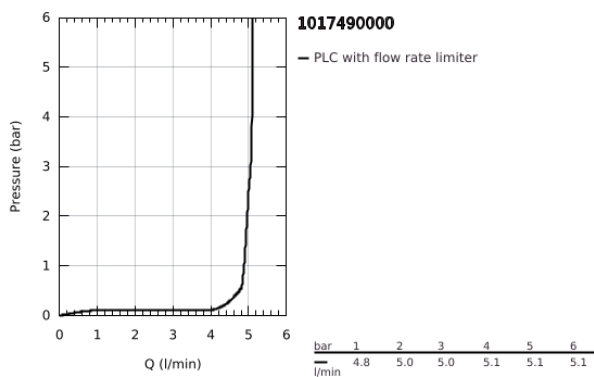

10 174 900 00 **GROHE CUBE0 BASIN MIXER 1/2"**
M-SIZE

PRODUCT DESCRIPTION

- Colour: chrome
- single hole installation
- metal lever
- GROHE SilkMove 28 mm ceramic cartridge
- adjustable flow rate limiter
- with temperature limiter
- AquaCalibrator
- maximum flow rate (at 3 bar): 5 l/min
- FastFixation installation system
- pop-up waste set 1 1/4"
- flexible connection hoses

10 174 900 00 **GROHE CUBEO BASIN MIXER 1/2"**
M-SIZE

SPARE PARTS

- 1: Cubeo Lever (Spare part-nr. 1060130000)
 - 2: Cap (Spare part-nr. 46581000)
 - 3: retaining ring (Spare part-nr. 07419000)
 - 4: Cartridge (Spare part-nr. 46580000)
 - 5: Mousseur (Spare part-nr. 48159000)
 - 6: Lift rod (Spare part-nr. 65936PD0)
 - 7: Cubeo Rosette (Spare part-nr. 1060150000)
 - 8: Shank mounting kit (Spare part-nr. 46249000)
 - 9: Waste set 1 1/4" (Spare part-nr. 28910000)
 - 9.1: Plug (Spare part-nr. 07182000)
 - 9.2: Eccentric rod (Spare part-nr. 07052000)
 - 10: Eccentric rod (Spare part-nr. 07341000)*
 - 11: Mounting wrench (Spare part-nr. 19017000)*
- * Optional accessories