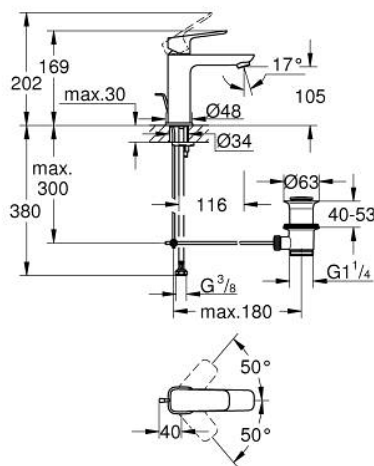

10 174 900 00 **GROHE CUBE0 BASIN MIXER 1/2"**  
**M-SIZE**

**PRODUCT DESCRIPTION**

- Colour: chrome
- single hole installation
- metal lever
- GROHE SilkMove 28 mm ceramic cartridge
- adjustable flow rate limiter
- with temperature limiter
- GROHE EcoJoy - less water, perfect flow
- maximum flow rate (at 3 bar): 5 l/min
- GROHE FastFixation installation system
- pop-up waste set 1 1/4"
- flexible connection hoses

10 174 900 00 **GROHE CUBEO BASIN MIXER 1/2"**  
**M-SIZE**

**SPARE PARTS**

- 1: Cubeo Lever (Spare part-nr. 1060130000)
  - 2: Cap (Spare part-nr. 46581000)
  - 3: retaining ring (Spare part-nr. 07419000)
  - 4: Cartridge (Spare part-nr. 46580000)
  - 5: Mousseur (Spare part-nr. 48159000)
  - 6: Lift rod (Spare part-nr. 65936PD0)
  - 7: Cubeo Rosette (Spare part-nr. 1060150000)
  - 8: Shank mounting kit (Spare part-nr. 46249000)
  - 9: Waste set 1 1/4" (Spare part-nr. 28910000)
  - 9.1: Plug (Spare part-nr. 07182000)
  - 9.2: Eccentric rod (Spare part-nr. 07052000)
  - 10: Eccentric rod (Spare part-nr. 07341000)\*
  - 11: Mounting wrench (Spare part-nr. 19017000)\*
- \* Optional accessories