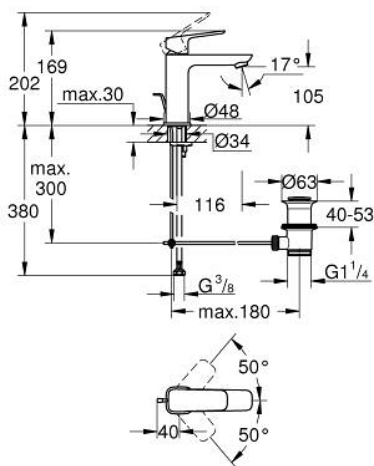

10 174 900 00 **GROHE CUBE0 BASIN MIXER 1/2"**
M-SIZE

PRODUCT DESCRIPTION

- Colour: chrome
- single hole installation
- metal lever
- GROHE SilkMove 28 mm ceramic cartridge
- adjustable flow rate limiter
- with temperature limiter
- AquaCalibrator
- maximum flow rate (at 3 bar): 5 l/min
- FastFixation installation system
- pop-up waste set 1 1/4"
- flexible connection hoses

10 174 900 00 **GROHE CUBEO BASIN MIXER 1/2"**
M-SIZE

SPARE PARTS

- 1: Cubeo Lever (Spare part-nr. 1060130000)
 - 2: Cap (Spare part-nr. 46581000)
 - 3: retaining ring (Spare part-nr. 07419000)
 - 4: Cartridge (Spare part-nr. 46580000)
 - 5: Mousseur (Spare part-nr. 48159000)
 - 6: Lift rod (Spare part-nr. 65936PD0)
 - 7: Cubeo Rosette (Spare part-nr. 1060150000)
 - 8: Shank mounting kit (Spare part-nr. 46249000)
 - 9: Waste set 1 1/4" (Spare part-nr. 28910000)
 - 9.1: Plug (Spare part-nr. 07182000)
 - 9.2: Eccentric rod (Spare part-nr. 07052000)
 - 10: Eccentric rod (Spare part-nr. 07341000)*
 - 11: Mounting wrench (Spare part-nr. 19017000)*
- * Optional accessories