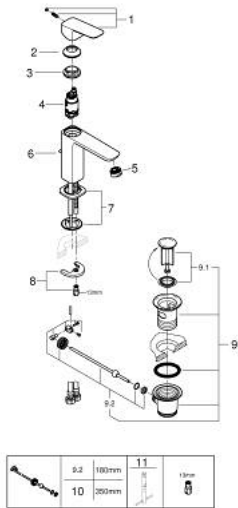

10 174 900 00 **GROHE CUBE0 BASIN MIXER 1/2"**  
**M-SIZE**

**PRODUCT DESCRIPTION**

- Colour: chrome
- single hole installation
- metal lever
- GROHE SilkMove 28 mm ceramic cartridge
- adjustable flow rate limiter
- with temperature limiter
- GROHE EcoJoy - less water, perfect flow
- maximum flow rate (at 3 bar): 5 l/min
- GROHE FastFixation installation system
- pop-up waste set 1 1/4"
- flexible connection hoses

10 174 900 00 **GROHE CUBEO BASIN MIXER 1/2"**  
**M-SIZE**

**SPARE PARTS**

- 1: Cubeo Lever (Spare part-nr. 1060130000)
  - 2: Cap (Spare part-nr. 46581000)
  - 3: retaining ring (Spare part-nr. 07419000)
  - 4: Cartridge (Spare part-nr. 46580000)
  - 5: Mousseur (Spare part-nr. 48159000)
  - 6: Lift rod (Spare part-nr. 65936PD0)
  - 7: Cubeo Rosette (Spare part-nr. 1060150000)
  - 8: Shank mounting kit (Spare part-nr. 46249000)
  - 9: Waste set 1 1/4" (Spare part-nr. 28910000)
  - 9.1: Plug (Spare part-nr. 07182000)
  - 9.2: Eccentric rod (Spare part-nr. 07052000)
  - 10: Eccentric rod (Spare part-nr. 07341000)\*
  - 11: Mounting wrench (Spare part-nr. 19017000)\*
- \* Optional accessories