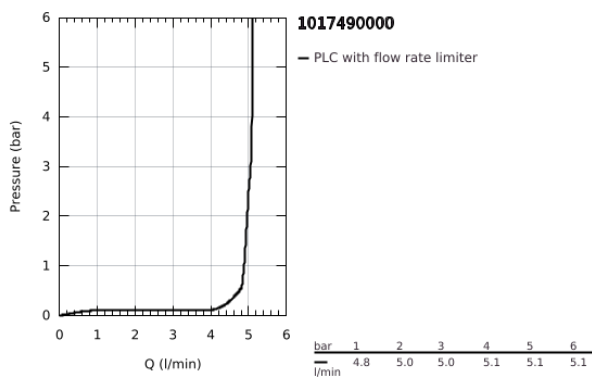

10 174 900 00 **GROHE CUBE0 BASIN MIXER 1/2"**  
**M-SIZE**

**PRODUCT DESCRIPTION**

- Colour: chrome
- single hole installation
- metal lever
- GROHE SilkMove 28 mm ceramic cartridge
- adjustable flow rate limiter
- with temperature limiter
- GROHE EcoJoy - less water, perfect flow
- maximum flow rate (at 3 bar): 5 l/min
- GROHE FastFixation installation system
- pop-up waste set 1 1/4"
- flexible connection hoses

10 174 900 00 **GROHE CUBEO BASIN MIXER 1/2"**  
**M-SIZE**

**SPARE PARTS**

- 1: Cubeo Lever (Spare part-nr. 1060130000)
  - 2: Cap (Spare part-nr. 46581000)
  - 3: retaining ring (Spare part-nr. 07419000)
  - 4: Cartridge (Spare part-nr. 46580000)
  - 5: Mousseur (Spare part-nr. 48159000)
  - 6: Lift rod (Spare part-nr. 65936PD0)
  - 7: Cubeo Rosette (Spare part-nr. 1060150000)
  - 8: Shank mounting kit (Spare part-nr. 46249000)
  - 9: Waste set 1 1/4" (Spare part-nr. 28910000)
  - 9.1: Plug (Spare part-nr. 07182000)
  - 9.2: Eccentric rod (Spare part-nr. 07052000)
  - 10: Eccentric rod (Spare part-nr. 07341000)\*
  - 11: Mounting wrench (Spare part-nr. 19017000)\*
- \* Optional accessories