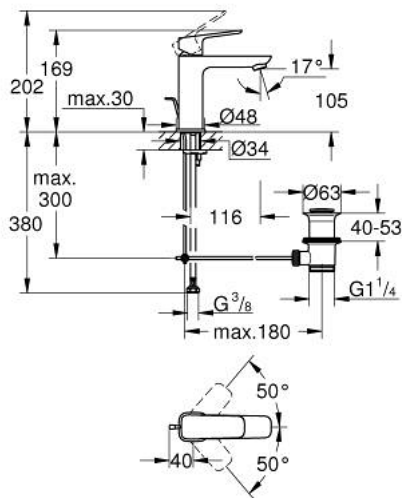

10 174 900 00 **GROHE CUBE BASIN MIXER 1/2"**  
**M-SIZE**

**PRODUCT DESCRIPTION**

- Tyc: Chrome
- single hole installation
- metal lever
- GROHE SilkMove 28 mm ceramic cartridge
- adjustable flow rate limiter
- with temperature limiter
- GROHE EcoJoy - Less water, perfect flow
- maximum flow rate (at 3 bar): 5 l/min
- GROHE FastFixation installation system
- pop-up waste set 1 1/4"
- flexible connection hoses

10 174 900 00 **GROHE CUBEO BASIN MIXER 1/2"**  
**M-SIZE**

**SPARE PARTS**

- 1: Cubeo Lever (Spare part-nr. 1060130000)
  - 2: Cap (Spare part-nr. 46581000)
  - 3: Fitting ring (Spare part-nr. 07419000)
  - 4: Cartridge (Spare part-nr. 46580000)
  - 5: Mousseur (Spare part-nr. 48159000)
  - 6: Lift rod (Spare part-nr. 65936PD0)
  - 7: Cubeo Rosette (Spare part-nr. 1060150000)
  - 8: Shank mounting kit (Spare part-nr. 46249000)
  - 9: Waste set 1 1/4" (Spare part-nr. 28910000)
  - 9.1: Plug (Spare part-nr. 07182000)
  - 9.2: Eccentric rod (Spare part-nr. 07052000)
  - 10: Eccentric rod (Spare part-nr. 07341000)\*
  - 11: Mounting wrench (Spare part-nr. 19017000)\*
- \* Optional accessories