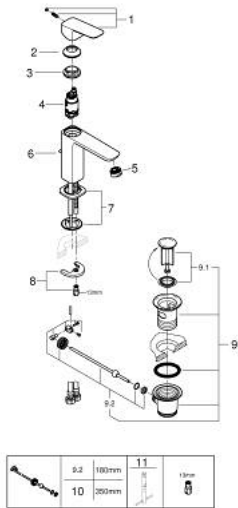

10 174 900 00 **GROHE CUBE BASIN MIXER 1/2"**  
**M-SIZE**

**PRODUCT DESCRIPTION**

- Tyc: Chrome
- single hole installation
- metal lever
- GROHE SilkMove 28 mm ceramic cartridge
- adjustable flow rate limiter
- with temperature limiter
- GROHE EcoJoy - Less water, perfect flow
- maximum flow rate (at 3 bar): 5 l/min
- GROHE FastFixation installation system
- pop-up waste set 1 1/4"
- flexible connection hoses

10 174 900 00 **GROHE CUBEO BASIN MIXER 1/2"**  
**M-SIZE**

**SPARE PARTS**

- 1: Cubeo Lever (Spare part-nr. 1060130000)
  - 2: Cap (Spare part-nr. 46581000)
  - 3: Fitting ring (Spare part-nr. 07419000)
  - 4: Cartridge (Spare part-nr. 46580000)
  - 5: Mousseur (Spare part-nr. 48159000)
  - 6: Lift rod (Spare part-nr. 65936PD0)
  - 7: Cubeo Rosette (Spare part-nr. 1060150000)
  - 8: Shank mounting kit (Spare part-nr. 46249000)
  - 9: Waste set 1 1/4" (Spare part-nr. 28910000)
  - 9.1: Plug (Spare part-nr. 07182000)
  - 9.2: Eccentric rod (Spare part-nr. 07052000)
  - 10: Eccentric rod (Spare part-nr. 07341000)\*
  - 11: Mounting wrench (Spare part-nr. 19017000)\*
- \* Optional accessories