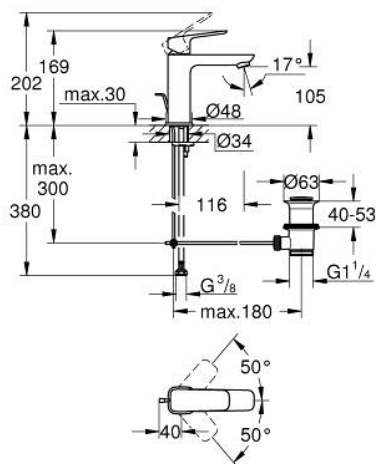

10 174 924 30 **GROHE CUBE0 BASIN MIXER 1/2"**
M-SIZE

PRODUCT DESCRIPTION

- Colour: matte black
- single hole installation
- metal lever
- GROHE SilkMove 28 mm ceramic cartridge
- adjustable flow rate limiter
- with temperature limiter
- GROHE EcoJoy - less water, perfect flow
- maximum flow rate (at 3 bar): 5 l/min
- GROHE FastFixation installation system
- pop-up waste set 1 1/4"
- flexible connection hoses

10 174 924 30 **GROHE CUBEO BASIN MIXER 1/2"**
M-SIZE

SPARE PARTS

- 1: Cubeo Lever (Spare part-nr. 1060132430)
 - 2: Cap (Spare part-nr. 465812430)
 - 3: retaining ring (Spare part-nr. 07419000)
 - 4: Cartridge (Spare part-nr. 46580000)
 - 5: Mousseur (Spare part-nr. 481592430)
 - 6: lift rod (Spare part-nr. 659362430)
 - 7: Cubeo Rosette (Spare part-nr. 1060152430)
 - 8: Shank mounting kit (Spare part-nr. 46249000)
 - 9: Waste set 1 1/4" (Spare part-nr. 289102430)
 - 9.1: Plug (Spare part-nr. 071822430)
 - 9.2: Eccentric rod (Spare part-nr. 07052000)
 - 10: Eccentric rod (Spare part-nr. 07341000)*
 - 11: Mounting wrench (Spare part-nr. 19017000)*
- * Optional accessories