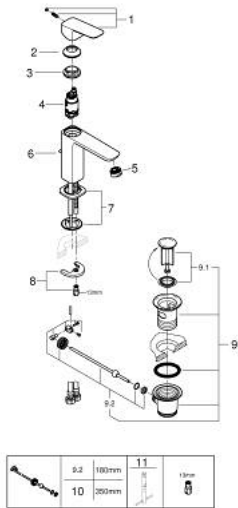

10 174 924 30 **GROHE CUBE0 BASIN MIXER 1/2"**
M-SIZE

PRODUCT DESCRIPTION

- Colour: matte black
- single hole installation
- metal lever
- GROHE SilkMove 28 mm ceramic cartridge
- adjustable flow rate limiter
- with temperature limiter
- GROHE EcoJoy - less water, perfect flow
- maximum flow rate (at 3 bar): 5 l/min
- GROHE FastFixation installation system
- pop-up waste set 1 1/4"
- flexible connection hoses

10 174 924 30 **GROHE CUBEO BASIN MIXER 1/2"**
M-SIZE

SPARE PARTS

- 1: Cubeo Lever (Spare part-nr. 1060132430)
 - 2: Cap (Spare part-nr. 465812430)
 - 3: retaining ring (Spare part-nr. 07419000)
 - 4: Cartridge (Spare part-nr. 46580000)
 - 5: Mousseur (Spare part-nr. 481592430)
 - 6: lift rod (Spare part-nr. 659362430)
 - 7: Cubeo Rosette (Spare part-nr. 1060152430)
 - 8: Shank mounting kit (Spare part-nr. 46249000)
 - 9: Waste set 1 1/4" (Spare part-nr. 289102430)
 - 9.1: Plug (Spare part-nr. 071822430)
 - 9.2: Eccentric rod (Spare part-nr. 07052000)
 - 10: Eccentric rod (Spare part-nr. 07341000)*
 - 11: Mounting wrench (Spare part-nr. 19017000)*
- * Optional accessories