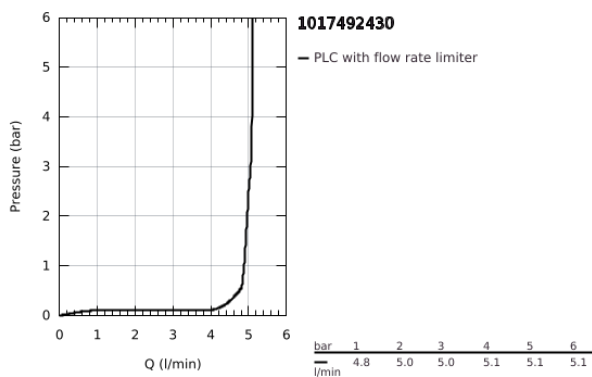

10 174 924 30 **GROHE CUBE0 BASIN MIXER 1/2"**
M-SIZE

PRODUCT DESCRIPTION

- Colour: matte black
- single hole installation
- metal lever
- GROHE SilkMove 28 mm ceramic cartridge
- adjustable flow rate limiter
- with temperature limiter
- GROHE EcoJoy - less water, perfect flow
- maximum flow rate (at 3 bar): 5 l/min
- GROHE FastFixation installation system
- pop-up waste set 1 1/4"
- flexible connection hoses

10 174 924 30 **GROHE CUBEO BASIN MIXER 1/2"**
M-SIZE

SPARE PARTS

- 1: Cubeo Lever (Spare part-nr. 1060132430)
 - 2: Cap (Spare part-nr. 465812430)
 - 3: retaining ring (Spare part-nr. 07419000)
 - 4: Cartridge (Spare part-nr. 46580000)
 - 5: Mousseur (Spare part-nr. 481592430)
 - 6: lift rod (Spare part-nr. 659362430)
 - 7: Cubeo Rosette (Spare part-nr. 1060152430)
 - 8: Shank mounting kit (Spare part-nr. 46249000)
 - 9: Waste set 1 1/4" (Spare part-nr. 289102430)
 - 9.1: Plug (Spare part-nr. 071822430)
 - 9.2: Eccentric rod (Spare part-nr. 07052000)
 - 10: Eccentric rod (Spare part-nr. 07341000)*
 - 11: Mounting wrench (Spare part-nr. 19017000)*
- * Optional accessories