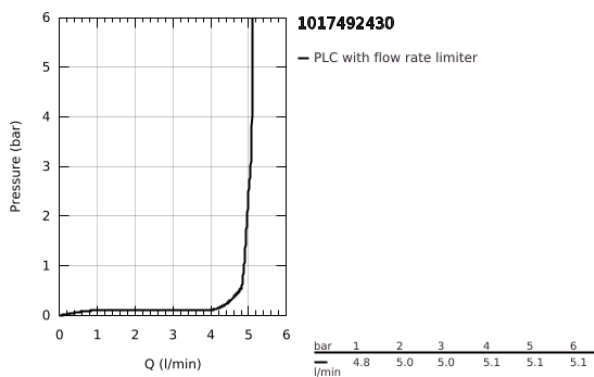

10 174 924 30 **GROHE CUBE0 BASIN MIXER 1/2"**  
**M-SIZE**

**PRODUCT DESCRIPTION**

- Colour: matte black
- single hole installation
- metal lever
- GROHE SilkMove 28 mm ceramic cartridge
- adjustable flow rate limiter
- with temperature limiter
- AquaCalibrator
- maximum flow rate (at 3 bar): 5 l/min
- FastFixation installation system
- pop-up waste set 1 1/4"
- flexible connection hoses

10 174 924 30 **GROHE CUBEO BASIN MIXER 1/2"**  
**M-SIZE**

**SPARE PARTS**

- 1: Cubeo Lever (Spare part-nr. 1060132430)
  - 2: Cap (Spare part-nr. 465812430)
  - 3: retaining ring (Spare part-nr. 07419000)
  - 4: Cartridge (Spare part-nr. 46580000)
  - 5: Mousseur (Spare part-nr. 481592430)
  - 6: lift rod (Spare part-nr. 659362430)
  - 7: Cubeo Rosette (Spare part-nr. 1060152430)
  - 8: Shank mounting kit (Spare part-nr. 46249000)
  - 9: Waste set 1 1/4" (Spare part-nr. 289102430)
  - 9.1: Plug (Spare part-nr. 071822430)
  - 9.2: Eccentric rod (Spare part-nr. 07052000)
  - 10: Eccentric rod (Spare part-nr. 07341000)\*
  - 11: Mounting wrench (Spare part-nr. 19017000)\*
- \* Optional accessories