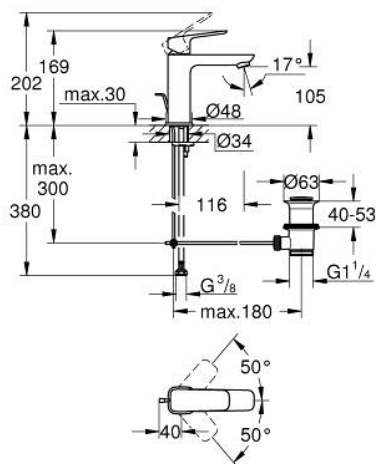

10 174 924 30 **GROHE CUBE0 BASIN MIXER 1/2"**  
**M-SIZE**

**PRODUCT DESCRIPTION**

- Colour: matte black
- single hole installation
- metal lever
- GROHE SilkMove 28 mm ceramic cartridge
- adjustable flow rate limiter
- with temperature limiter
- AquaCalibrator
- maximum flow rate (at 3 bar): 5 l/min
- FastFixation installation system
- pop-up waste set 1 1/4"
- flexible connection hoses

10 174 924 30 **GROHE CUBEO BASIN MIXER 1/2"**  
**M-SIZE**

**SPARE PARTS**

- 1: Cubeo Lever (Spare part-nr. 1060132430)
  - 2: Cap (Spare part-nr. 465812430)
  - 3: retaining ring (Spare part-nr. 07419000)
  - 4: Cartridge (Spare part-nr. 46580000)
  - 5: Mousseur (Spare part-nr. 481592430)
  - 6: lift rod (Spare part-nr. 659362430)
  - 7: Cubeo Rosette (Spare part-nr. 1060152430)
  - 8: Shank mounting kit (Spare part-nr. 46249000)
  - 9: Waste set 1 1/4" (Spare part-nr. 289102430)
  - 9.1: Plug (Spare part-nr. 071822430)
  - 9.2: Eccentric rod (Spare part-nr. 07052000)
  - 10: Eccentric rod (Spare part-nr. 07341000)\*
  - 11: Mounting wrench (Spare part-nr. 19017000)\*
- \* Optional accessories