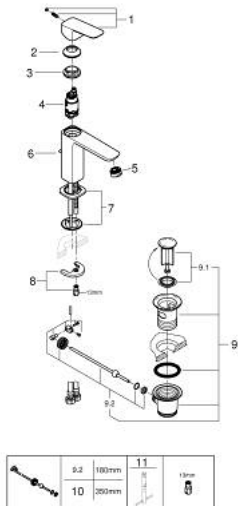

10 174 924 30 **GROHE CUBE0 BASIN MIXER 1/2"**  
**M-SIZE**

**PRODUCT DESCRIPTION**

- Colour: matte black
- single hole installation
- metal lever
- GROHE SilkMove 28 mm ceramic cartridge
- adjustable flow rate limiter
- with temperature limiter
- AquaCalibrator
- maximum flow rate (at 3 bar): 5 l/min
- FastFixation installation system
- pop-up waste set 1 1/4"
- flexible connection hoses

10 174 924 30 **GROHE CUBEO BASIN MIXER 1/2"**  
**M-SIZE**

**SPARE PARTS**

- 1: Cubeo Lever (Spare part-nr. 1060132430)
  - 2: Cap (Spare part-nr. 465812430)
  - 3: retaining ring (Spare part-nr. 07419000)
  - 4: Cartridge (Spare part-nr. 46580000)
  - 5: Mousseur (Spare part-nr. 481592430)
  - 6: lift rod (Spare part-nr. 659362430)
  - 7: Cubeo Rosette (Spare part-nr. 1060152430)
  - 8: Shank mounting kit (Spare part-nr. 46249000)
  - 9: Waste set 1 1/4" (Spare part-nr. 289102430)
  - 9.1: Plug (Spare part-nr. 071822430)
  - 9.2: Eccentric rod (Spare part-nr. 07052000)
  - 10: Eccentric rod (Spare part-nr. 07341000)\*
  - 11: Mounting wrench (Spare part-nr. 19017000)\*
- \* Optional accessories