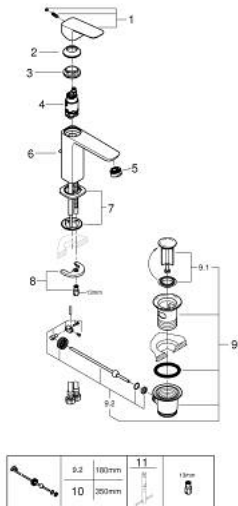

10 174 924 30 **GROHE CUBE BASIN MIXER 1/2"**
M-SIZE

PRODUCT DESCRIPTION

- Tyc: matte black
- single hole installation
- metal lever
- GROHE SilkMove 28 mm ceramic cartridge
- adjustable flow rate limiter
- with temperature limiter
- GROHE EcoJoy - Less water, perfect flow
- maximum flow rate (at 3 bar): 5 l/min
- GROHE FastFixation installation system
- pop-up waste set 1 1/4"
- flexible connection hoses

10 174 924 30 **GROHE CUBEO BASIN MIXER 1/2"**
M-SIZE

SPARE PARTS

- 1: Cubeo Lever (Spare part-nr. 1060132430)
 - 2: Cap (Spare part-nr. 465812430)
 - 3: Fitting ring (Spare part-nr. 07419000)
 - 4: Cartridge (Spare part-nr. 46580000)
 - 5: Mousseur (Spare part-nr. 481592430)
 - 6: lift rod (Spare part-nr. 659362430)
 - 7: Cubeo Rosette (Spare part-nr. 1060152430)
 - 8: Shank mounting kit (Spare part-nr. 46249000)
 - 9: Waste set 1 1/4" (Spare part-nr. 289102430)
 - 9.1: Plug (Spare part-nr. 071822430)
 - 9.2: Eccentric rod (Spare part-nr. 07052000)
 - 10: Eccentric rod (Spare part-nr. 07341000)*
 - 11: Mounting wrench (Spare part-nr. 19017000)*
- * Optional accessories