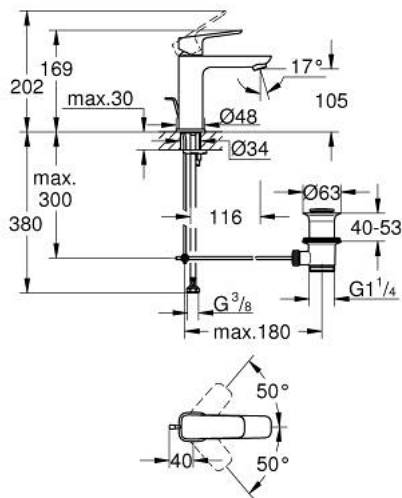

10 174 924 30 **GROHE CUBE BASIN MIXER 1/2"**
M-SIZE

PRODUCT DESCRIPTION

- Tyc: matte black
- single hole installation
- metal lever
- GROHE SilkMove 28 mm ceramic cartridge
- adjustable flow rate limiter
- with temperature limiter
- GROHE EcoJoy - Less water, perfect flow
- maximum flow rate (at 3 bar): 5 l/min
- GROHE FastFixation installation system
- pop-up waste set 1 1/4"
- flexible connection hoses

10 174 924 30 **GROHE CUBEO BASIN MIXER 1/2"**
M-SIZE

SPARE PARTS

- 1: Cubeo Lever (Spare part-nr. 1060132430)
 - 2: Cap (Spare part-nr. 465812430)
 - 3: Fitting ring (Spare part-nr. 07419000)
 - 4: Cartridge (Spare part-nr. 46580000)
 - 5: Mousseur (Spare part-nr. 481592430)
 - 6: lift rod (Spare part-nr. 659362430)
 - 7: Cubeo Rosette (Spare part-nr. 1060152430)
 - 8: Shank mounting kit (Spare part-nr. 46249000)
 - 9: Waste set 1 1/4" (Spare part-nr. 289102430)
 - 9.1: Plug (Spare part-nr. 071822430)
 - 9.2: Eccentric rod (Spare part-nr. 07052000)
 - 10: Eccentric rod (Spare part-nr. 07341000)*
 - 11: Mounting wrench (Spare part-nr. 19017000)*
- * Optional accessories