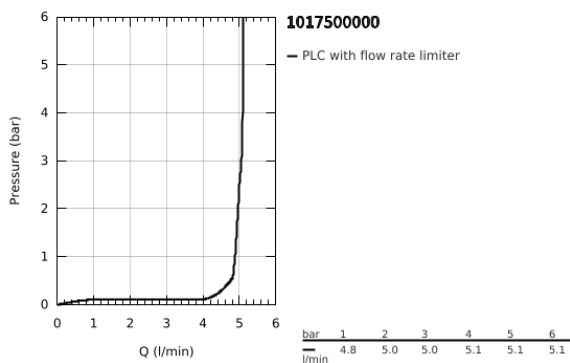

10 175 000 00 **GROHE CUBE BASIN MIXER 1/2"**
M-SIZE

PRODUCT DESCRIPTION

- Colour: chrome
- pull out spout
- single hole installation
- metal lever
- GROHE SilkMove 28 mm ceramic cartridge
- adjustable flow rate limiter
- with temperature limiter
- GROHE LongLife finish
- maximum flow rate (at 3 bar): 5 l/min
- rapid installation system
- MagneticDocking guarantees easy retraction and smooth docking of the spray head back to the starting position
- smooth body
- flexible connection hoses

10 175 000 00 **GROHE CUBE BASIN MIXER 1/2"**
M-SIZE

SPARE PARTS

- 1: lever (Spare part-nr. 1106830000)
 - 2: cap (Spare part-nr. 1106840000)
 - 3: retaining ring (Spare part-nr. 46715000)
 - 4: Cartridge (Spare part-nr. 46963000)
 - 5: pull out spray (Spare part-nr. 1106850000)
 - 5.1: flow control (Spare part-nr. 1106860000)
 - 6: escutcheon (Spare part-nr. 1106870000)
 - 7: Shank fastening assembly (Spare part-nr. 48384000)
 - 8: Waste set with push-open plug (Spare part-nr. 65807000)*
- * Optional accessories