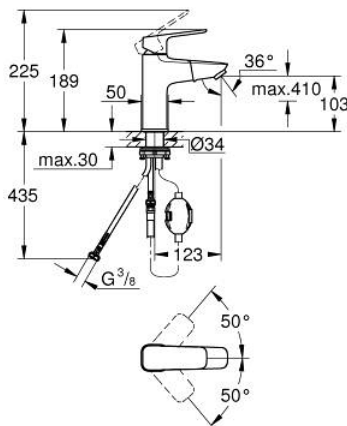

10 175 000 00 **GROHE CUBE BASIN MIXER 1/2"**
M-SIZE

PRODUCT DESCRIPTION

- Colour: chrome
- pull out spout
- single hole installation
- metal lever
- GROHE SilkMove 28 mm ceramic cartridge
- adjustable flow rate limiter
- with temperature limiter
- GROHE LongLife finish
- maximum flow rate (at 3 bar): 5 l/min
- rapid installation system
- MagneticDocking guarantees easy retraction and smooth docking of the spray head back to the starting position
- smooth body
- flexible connection hoses

10 175 000 00 **GROHE CUBE BASIN MIXER 1/2"**
M-SIZE

SPARE PARTS

- 1: lever (Spare part-nr. 1106830000)
 - 2: cap (Spare part-nr. 1106840000)
 - 3: retaining ring (Spare part-nr. 46715000)
 - 4: Cartridge (Spare part-nr. 46963000)
 - 5: pull out spray (Spare part-nr. 1106850000)
 - 5.1: flow control (Spare part-nr. 1106860000)
 - 6: escutcheon (Spare part-nr. 1106870000)
 - 7: Shank fastening assembly (Spare part-nr. 48384000)
 - 8: Waste set with push-open plug (Spare part-nr. 65807000)*
- * Optional accessories