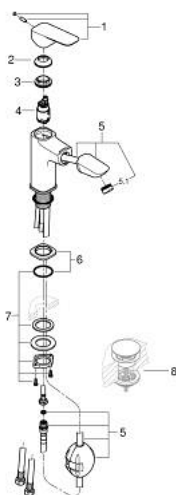

10 175 000 00 **GROHE CUBE BASIN MIXER 1/2"**
M-SIZE

PRODUCT DESCRIPTION

- Colour: chrome
- pull out spout
- single hole installation
- metal lever
- GROHE SilkMove 28 mm ceramic cartridge
- adjustable flow rate limiter
- with temperature limiter
- GROHE LongLife finish
- maximum flow rate (at 3 bar): 5 l/min
- rapid installation system
- MagneticDocking guarantees easy retraction and smooth docking of the spray head back to the starting position
- smooth body
- flexible connection hoses

10 175 000 00 **GROHE CUBE BASIN MIXER 1/2"**
M-SIZE

SPARE PARTS

- 1: lever (Spare part-nr. 1106830000)
 - 2: cap (Spare part-nr. 1106840000)
 - 3: retaining ring (Spare part-nr. 46715000)
 - 4: Cartridge (Spare part-nr. 46963000)
 - 5: pull out spray (Spare part-nr. 1106850000)
 - 5.1: flow control (Spare part-nr. 1106860000)
 - 6: escutcheon (Spare part-nr. 1106870000)
 - 7: Shank fastening assembly (Spare part-nr. 48384000)
 - 8: Waste set with push-open plug (Spare part-nr. 65807000)*
- * Optional accessories