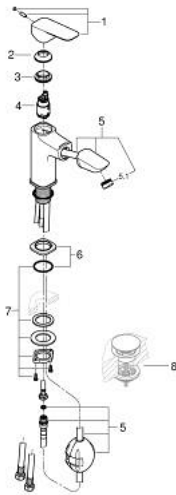

10 175 000 00 **GROHE CUBE BASIN MIXER 1/2"**  
**M-SIZE**

**PRODUCT DESCRIPTION**

- Tyc: Chrome
- pull out spout
- single hole installation
- metal lever
- GROHE SilkMove 28 mm ceramic cartridge
- adjustable flow rate limiter
- with temperature limiter
- GROHE LongLife finish
- maximum flow rate (at 3 bar): 5 l/min
- rapid installation system
- MagneticDocking guarantees easy retraction and smooth docking of the spray head back to the starting position
- smooth body
- flexible connection hoses

10 175 000 00 **GROHE CUBE BASIN MIXER 1/2"**  
**M-SIZE**

**SPARE PARTS**

- 1: lever (Spare part-nr. 1106830000)
  - 2: cap (Spare part-nr. 1106840000)
  - 3: Fitting ring (Spare part-nr. 46715000)
  - 4: Cartridge (Spare part-nr. 46963000)
  - 5: pull out spray (Spare part-nr. 1106850000)
  - 5.1: flow control (Spare part-nr. 1106860000)
  - 6: escutcheon (Spare part-nr. 1106870000)
  - 7: Shank fastening assembly (Spare part-nr. 48384000)
  - 8: Waste set with push-open plug (Spare part-nr. 65807000)\*
- \* Optional accessories