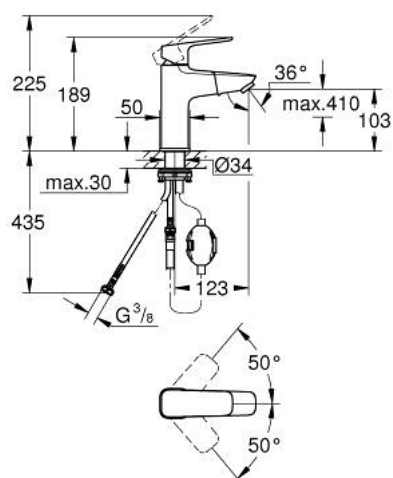

10 175 000 00 **GROHE CUBE BASIN MIXER 1/2"**  
**M-SIZE**

**PRODUCT DESCRIPTION**

- Tyc: Chrome
- pull out spout
- single hole installation
- metal lever
- GROHE SilkMove 28 mm ceramic cartridge
- adjustable flow rate limiter
- with temperature limiter
- GROHE LongLife finish
- maximum flow rate (at 3 bar): 5 l/min
- rapid installation system
- MagneticDocking guarantees easy retraction and smooth docking of the spray head back to the starting position
- smooth body
- flexible connection hoses

10 175 000 00 **GROHE CUBE BASIN MIXER 1/2"**  
**M-SIZE**

**SPARE PARTS**

- 1: lever (Spare part-nr. 1106830000)
  - 2: cap (Spare part-nr. 1106840000)
  - 3: Fitting ring (Spare part-nr. 46715000)
  - 4: Cartridge (Spare part-nr. 46963000)
  - 5: pull out spray (Spare part-nr. 1106850000)
  - 5.1: flow control (Spare part-nr. 1106860000)
  - 6: escutcheon (Spare part-nr. 1106870000)
  - 7: Shank fastening assembly (Spare part-nr. 48384000)
  - 8: Waste set with push-open plug (Spare part-nr. 65807000)\*
- \* Optional accessories