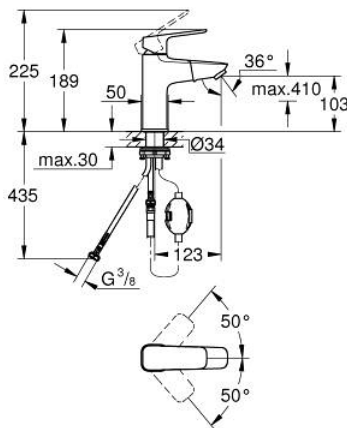

10 175 024 30 **GROHE CUBE BASIN MIXER 1/2"**
M-SIZE

PRODUCT DESCRIPTION

- Colour: matte black
- pull out spout
- single hole installation
- metal lever
- GROHE SilkMove 28 mm ceramic cartridge
- adjustable flow rate limiter
- with temperature limiter
- maximum flow rate (at 3 bar): 5 l/min
- rapid installation system
- MagneticDocking guarantees easy retraction and smooth docking of the spray head back to the starting position
- smooth body
- flexible connection hoses

10 175 024 30 **GROHE CUBE BASIN MIXER 1/2"**
M-SIZE

SPARE PARTS

- 1: lever (Spare part-nr. 1106832430)
 - 2: cap (Spare part-nr. 1106842430)
 - 3: retaining ring (Spare part-nr. 46715000)
 - 4: Cartridge (Spare part-nr. 46963000)
 - 5: pull out spray (Spare part-nr. 1106852430)
 - 5.1: flow control (Spare part-nr. 1106862430)
 - 6: escutcheon (Spare part-nr. 1106872430)
 - 7: Shank fastening assembly (Spare part-nr. 48384000)
 - 8: Waste set with push-open plug (Spare part-nr. 658072430)*
- * Optional accessories