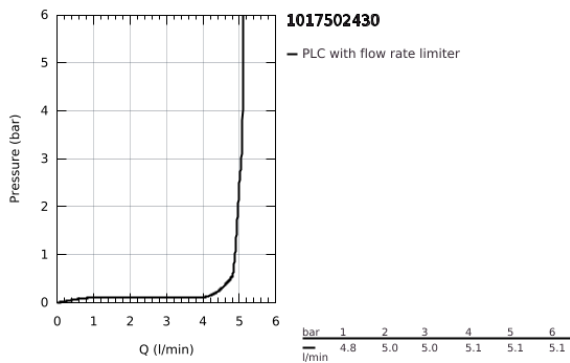

10 175 024 30 **GROHE CUBE BASIN MIXER 1/2"**
M-SIZE

PRODUCT DESCRIPTION

- Colour: matte black
- pull out spout
- single hole installation
- metal lever
- GROHE SilkMove 28 mm ceramic cartridge
- adjustable flow rate limiter
- with temperature limiter
- maximum flow rate (at 3 bar): 5 l/min
- rapid installation system
- MagneticDocking guarantees easy retraction and smooth docking of the spray head back to the starting position
- smooth body
- flexible connection hoses

10 175 024 30 **GROHE CUBE BASIN MIXER 1/2"**
M-SIZE

SPARE PARTS

- 1: lever (Spare part-nr. 1106832430)
 - 2: cap (Spare part-nr. 1106842430)
 - 3: retaining ring (Spare part-nr. 46715000)
 - 4: Cartridge (Spare part-nr. 46963000)
 - 5: pull out spray (Spare part-nr. 1106852430)
 - 5.1: flow control (Spare part-nr. 1106862430)
 - 6: escutcheon (Spare part-nr. 1106872430)
 - 7: Shank fastening assembly (Spare part-nr. 48384000)
 - 8: Waste set with push-open plug (Spare part-nr. 658072430)*
- * Optional accessories