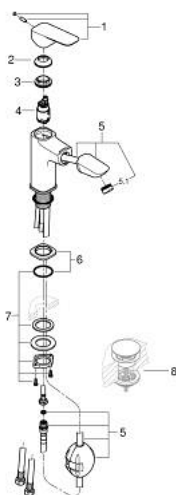

10 175 024 30 **GROHE CUBE BASIN MIXER 1/2"**
M-SIZE

PRODUCT DESCRIPTION

- Colour: matte black
- pull out spout
- single hole installation
- metal lever
- GROHE SilkMove 28 mm ceramic cartridge
- adjustable flow rate limiter
- with temperature limiter
- maximum flow rate (at 3 bar): 5 l/min
- rapid installation system
- MagneticDocking guarantees easy retraction and smooth docking of the spray head back to the starting position
- smooth body
- flexible connection hoses

10 175 024 30 **GROHE CUBE BASIN MIXER 1/2"**
M-SIZE

SPARE PARTS

- 1: lever (Spare part-nr. 1106832430)
 - 2: cap (Spare part-nr. 1106842430)
 - 3: retaining ring (Spare part-nr. 46715000)
 - 4: Cartridge (Spare part-nr. 46963000)
 - 5: pull out spray (Spare part-nr. 1106852430)
 - 5.1: flow control (Spare part-nr. 1106862430)
 - 6: escutcheon (Spare part-nr. 1106872430)
 - 7: Shank fastening assembly (Spare part-nr. 48384000)
 - 8: Waste set with push-open plug (Spare part-nr. 658072430)*
- * Optional accessories