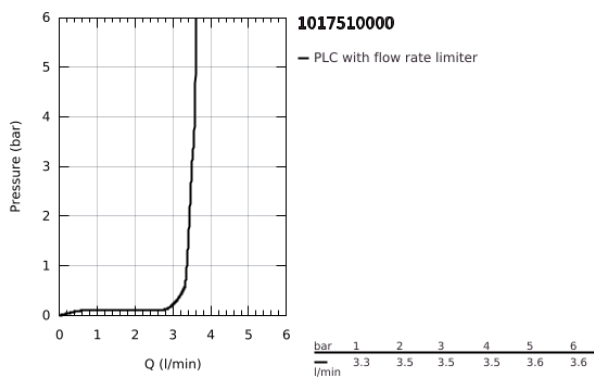

10 175 100 00 **GROHE CUBE BASIN MIXER 1/2"**
M-SIZE

PRODUCT DESCRIPTION

- Colour: chrome
- single hole installation
- metal lever
- GROHE SilkMove 28 mm ceramic cartridge
- adjustable flow rate limiter
- with temperature limiter
- GROHE LongLife finish
- Low Flow Rate for exceptional efficiency
- maximum flow rate (at 3 bar): 3.5 l/min
- GROHE FastFixation installation system
- pop-up waste set 1 1/4"
- flexible connection hoses

10 175 100 00 **GROHE CUBEO BASIN MIXER 1/2"**
M-SIZE

SPARE PARTS

- 1: Cubeo Lever (Spare part-nr. 1060130000)
 - 2: Cap (Spare part-nr. 46581000)
 - 3: retaining ring (Spare part-nr. 07419000)
 - 4: cartridge (Spare part-nr. 1150629990)
 - 5: Mousseur (Spare part-nr. 48159000)
 - 6: Lift rod (Spare part-nr. 65936PD0)
 - 7: Cubeo Rosette (Spare part-nr. 1060150000)
 - 8: Shank mounting kit (Spare part-nr. 46249000)
 - 9: Waste set 1 1/4" (Spare part-nr. 28910000)
 - 9.1: Plug (Spare part-nr. 07182000)
 - 9.2: Eccentric rod (Spare part-nr. 07052000)
 - 10: Eccentric rod (Spare part-nr. 07341000)*
 - 11: Mounting wrench (Spare part-nr. 19017000)*
- * Optional accessories