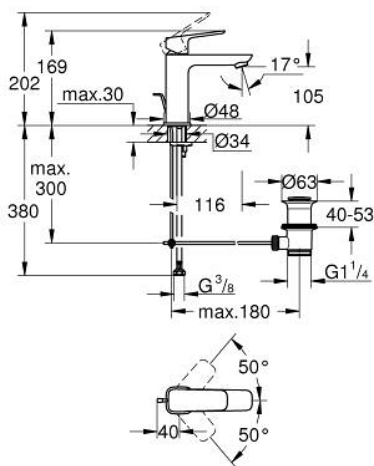

10 175 100 00 **GROHE CUBE BASIN MIXER 1/2"**
M-SIZE

PRODUCT DESCRIPTION

- Colour: chrome
- single hole installation
- metal lever
- GROHE SilkMove 28 mm ceramic cartridge
- adjustable flow rate limiter
- with temperature limiter
- GROHE LongLife finish
- Low Flow Rate for exceptional efficiency
- maximum flow rate (at 3 bar): 3.5 l/min
- GROHE FastFixation installation system
- pop-up waste set 1 1/4"
- flexible connection hoses

10 175 100 00 **GROHE CUBEO BASIN MIXER 1/2"**
M-SIZE

SPARE PARTS

- 1: Cubeo Lever (Spare part-nr. 1060130000)
 - 2: Cap (Spare part-nr. 46581000)
 - 3: retaining ring (Spare part-nr. 07419000)
 - 4: cartridge (Spare part-nr. 1150629990)
 - 5: Mousseur (Spare part-nr. 48159000)
 - 6: Lift rod (Spare part-nr. 65936PD0)
 - 7: Cubeo Rosette (Spare part-nr. 1060150000)
 - 8: Shank mounting kit (Spare part-nr. 46249000)
 - 9: Waste set 1 1/4" (Spare part-nr. 28910000)
 - 9.1: Plug (Spare part-nr. 07182000)
 - 9.2: Eccentric rod (Spare part-nr. 07052000)
 - 10: Eccentric rod (Spare part-nr. 07341000)*
 - 11: Mounting wrench (Spare part-nr. 19017000)*
- * Optional accessories