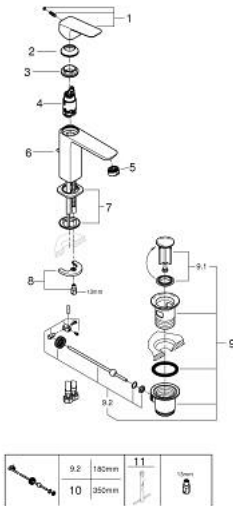

10 175 100 00 **GROHE CUBE BASIN MIXER 1/2"**
M-SIZE

PRODUCT DESCRIPTION

- Colour: chrome
- single hole installation
- metal lever
- GROHE SilkMove 28 mm ceramic cartridge
- adjustable flow rate limiter
- with temperature limiter
- GROHE LongLife finish
- Low Flow Rate for exceptional efficiency
- maximum flow rate (at 3 bar): 3.5 l/min
- GROHE FastFixation installation system
- pop-up waste set 1 1/4"
- flexible connection hoses

10 175 100 00 **GROHE CUBEO BASIN MIXER 1/2"**
M-SIZE

SPARE PARTS

- 1: Cubeo Lever (Spare part-nr. 1060130000)
 - 2: Cap (Spare part-nr. 46581000)
 - 3: retaining ring (Spare part-nr. 07419000)
 - 4: cartridge (Spare part-nr. 1150629990)
 - 5: Mousseur (Spare part-nr. 48159000)
 - 6: Lift rod (Spare part-nr. 65936PD0)
 - 7: Cubeo Rosette (Spare part-nr. 1060150000)
 - 8: Shank mounting kit (Spare part-nr. 46249000)
 - 9: Waste set 1 1/4" (Spare part-nr. 28910000)
 - 9.1: Plug (Spare part-nr. 07182000)
 - 9.2: Eccentric rod (Spare part-nr. 07052000)
 - 10: Eccentric rod (Spare part-nr. 07341000)*
 - 11: Mounting wrench (Spare part-nr. 19017000)*
- * Optional accessories